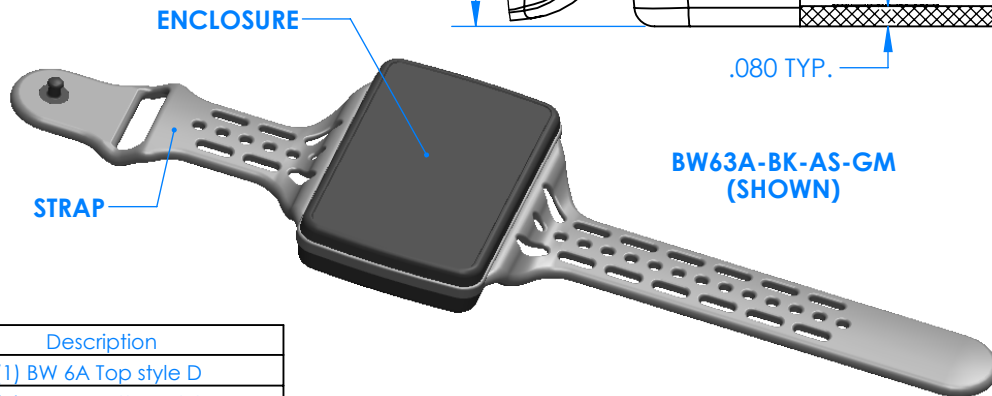

SERPAC BW63D-YY-CS-ZZ

Electronic Enclosures

BW63A-BK-AS-GM (SHOWN)

Enclosure color (YY)

Top-Bottom combinations available

- BK=black
- CL=clear
- TRGY=translucent gray
- TRRD=translucent red

Strap color (ZZ)

- BK=black
- BL=blue
- GM=gunmetal
- NG=neon green
- NO=neon orange
- OR=orange
- YL=yellow
- WH=white

PN	Description
5531D	(1) BW 6A Top style D
5534D	(1) BW 6B Bottom style D
5538C	(1) BW 6C Small Strap style D
6057	(4) #2 X 3/8" SS PH HD screw TORQUE 35-60 in-oz.

Watertight enclosure meets or exceeds:
IP67
NEMA 4

4/17/2025
2009 Wright Ave. La Verne, CA 91750
Ph. (626) 331-0517 Fx. (626) 331-8584 serpac.com