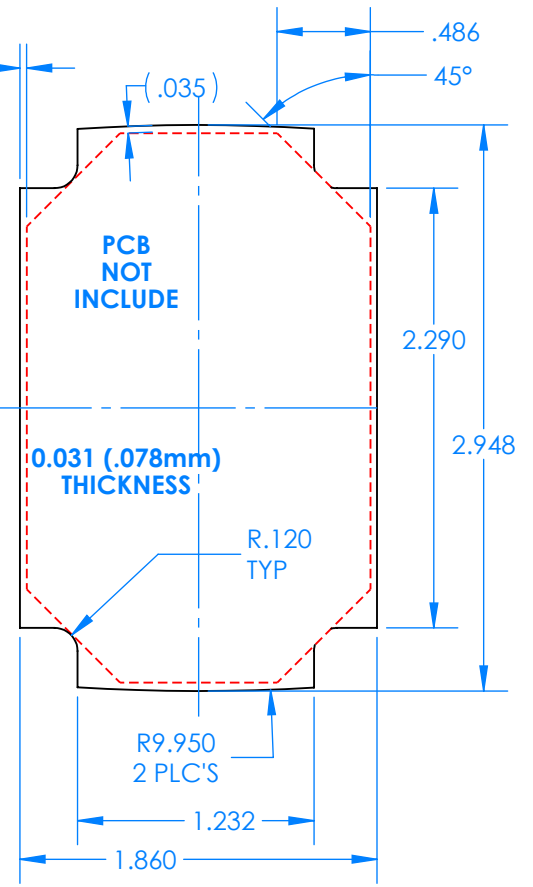

SERPAC BW63D-YY-CS-ZZ

Electronic Enclosures

BW63A-BK-AS-GM (SHOWN)

Enclosure color (YY)

Top-Bottom combinations available

- BK=black
- CL=clear
- TRGY=translucent gray
- TRRD=translucent red

Strap color (ZZ)

- BK=black
- BL=blue
- GM=gunmetal
- NG=neon green
- NO=neon orange
- OR=orange
- YL=yellow
- WH=white

PN	Description
5531D	(1) BW 6A Top style D
5534D	(1) BW 6B Bottom style D
5538C	(1) BW 6C Small Strap style D
6057	(4) #2 X 3/8" SS PH HD screw TORQUE 35-60 in-oz.

Watertight enclosure meets or exceeds:
IP67
NEMA 4

4/17/2025
2009 Wright Ave. La Verne, CA 91750
Ph. (626) 331-0517 Fx. (626) 331-8584 serpac.com