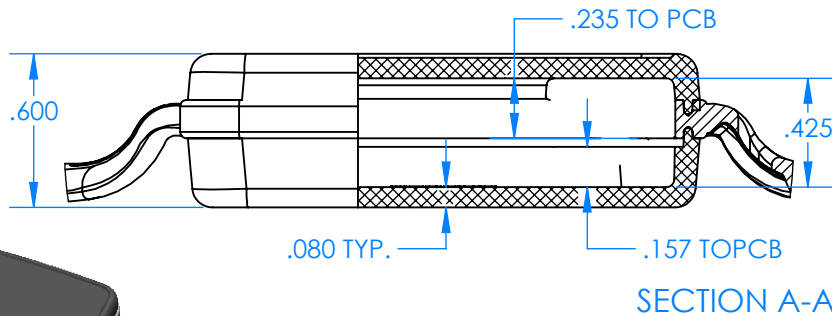

SERPAC BW63D-YY-CS-ZZ

Electronic Enclosures

BW63A-BK-AS-GM (SHOWN)

Enclosure color (YY)

Top-Bottom combinations available

- BK=black
- CL=clear
- TRGY=translucent gray
- TRRD=translucent red

Strap color (ZZ)

- BK=black
- BL=blue
- GM=gunmetal
- NG=neon green
- NO=neon orange
- OR=orange
- YL=yellow
- WH=white

PN	Description
5531D	(1) BW 6A Top style D
5534D	(1) BW 6B Bottom style D
5538C	(1) BW 6C Small Strap style D
6057	(4) #2 X 3/8" SS PH HD screw TORQUE 35-60 in-oz.

Watertight enclosure meets or exceeds:
IP67
NEMA 4

4/17/2025
2009 Wright Ave. La Verne, CA 91750
Ph. (626) 331-0517 Fx. (626) 331-8584 serpac.com