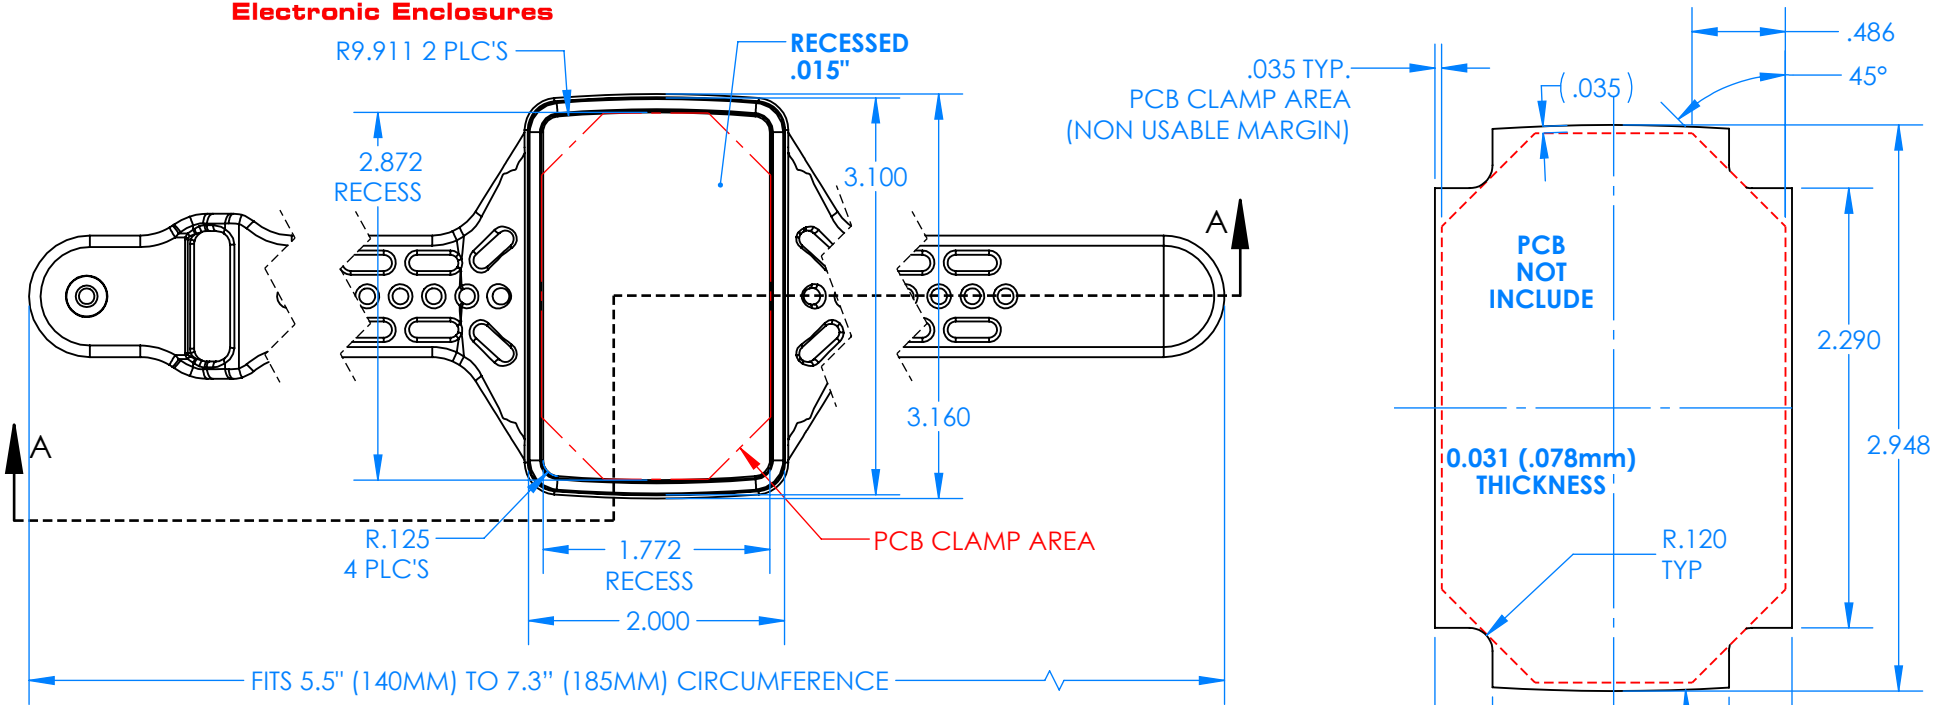

SERPAC BW63D-YY-CS-ZZ

Electronic Enclosures

BW63A-BK-AS-GM (SHOWN)

Enclosure color (YY)

Top-Bottom combinations available

- BK=black
- CL=clear
- TRGY=translucent gray
- TRRD=translucent red

Strap color (ZZ)

- BK=black
- BL=blue
- GM=gunmetal
- NG=neon green
- NO=neon orange
- OR=orange
- YL=yellow
- WH=white

PN	Description
5531D	(1) BW 6A Top style D
5534D	(1) BW 6B Bottom style D
5538C	(1) BW 6C Small Strap style D
6057	(4) #2 X 3/8" SS PH HD screw TORQUE 35-60 in-oz.

Watertight enclosure meets or exceeds:
IP67
NEMA 4

4/17/2025
2009 Wright Ave. La Verne, CA 91750
Ph. (626) 331-0517 Fx. (626) 331-8584 serpac.com