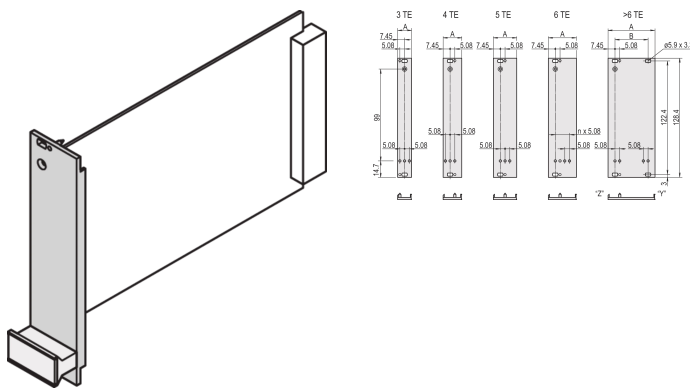

Plug-In Unit U-Profile Front Panel for Static Trapezoid Handle, 3 U, 12 HP, 2.5 mm, Al, Front Anodized, Rear Conductive

CATALOG NUMBER

30849-093

U-profile front panel. Enables the assembly of a plastic or Alu-profile static trapezoid handle. The front panel can be shielded with a textile gasket.

CERTIFICATIONS

FEATURES

Al extrusion, front anodized, rear conductive, alignment pin pressed-in, stainless steel

Front panel, U-profile, shieldable

PRODUCT ATTRIBUTES

Rack Height: 3U

Rack Width: 12HP

Package Quantity: 1

Accessory Type: Front panel

Handle Type: Trapezoid, Static; Aluminum Profile

Mounting: Screw-on Front

Gasket Type: Textile EMC

Front Finish: Anodized

Rear Finish: Conductive

Treated Edges: No

Complies With: IEC 60297-3-101