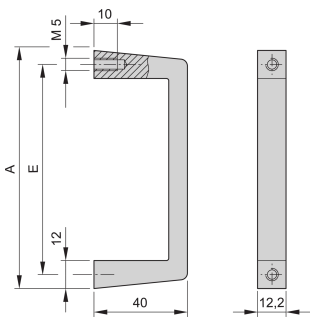

Front Handle One-Piece, Width 12.2 mm, Clear Anodized, 69 mm

CATALOG NUMBER

10501-004

The handle can be assembled to a subrack or 19" front panel. Available with clear or black anodized surface. Handles will be bolted from the rear side.

CERTIFICATIONS

FEATURES

Static load-carrying capacity 30 kg/pair

Bolted from rear

PRODUCT ATTRIBUTES

Rack Height: 2U

Finish: Anodized

Package Quantity: 1

Handle Type: Straight

Color: Silver

Material: Aluminum

Product Family: EuropacPRO

Product Type: Handle

Works With: Subracks

Gross Weight: 0.037kg

ADDITIONAL PRODUCT DETAILS