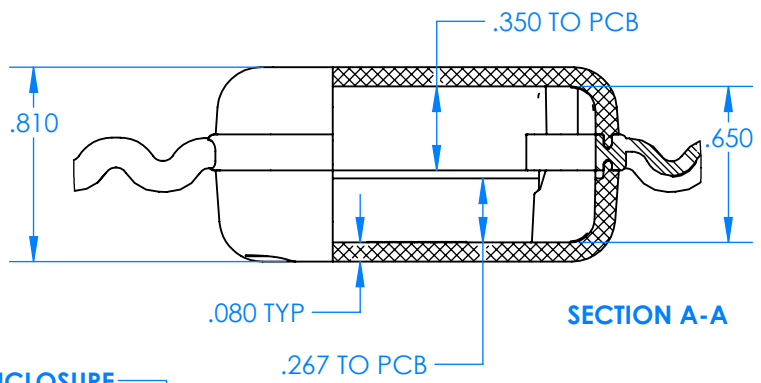

# SERPAC BW27A-YY-AS-ZZ

Electronic Enclosures

**Enclosure color (YY)**  
 Top-Bottom combinations available  
 BK=black  
 CL=clear  
 TRGY=translucent gray  
 TRRD=translucent red

**Strap color (ZZ)**  
 BK=black  
 BL=blue  
 GM=gunmetal  
 NG=neon green  
 NO=neon orange  
 OR=orange  
 YL=yellow  
 WH=white

PN	Description
5512A	(1) BW2B Top style A
5515A	(1) BW2C Bottom style A
5517A	(1) BW2AS Small Strap style A
6057	(4) #2 X 3/8" SS PH HD screw. TORQUE 35-60 in-oz

**Watertight enclosure meets or exceeds:**  
 IP67  
 NEMA 4X, 12, 13