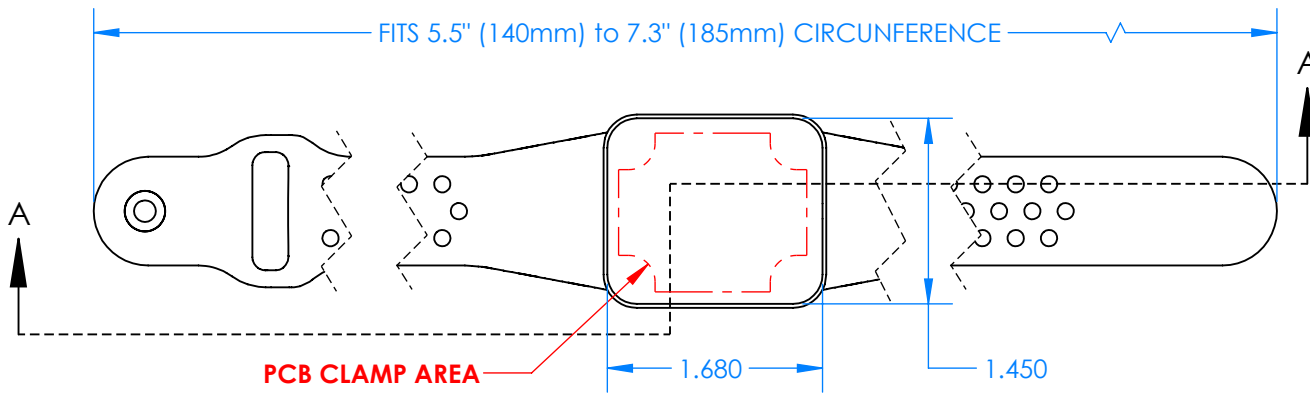

# SERPAC BW27A-YY-AS-ZZ

Electronic Enclosures

**Enclosure color (YY)**  
 Top-Bottom combinations available  
 BK=black  
 CL=clear  
 TRGY=translucent gray  
 TRRD=translucent red

**Strap color (ZZ)**  
 BK=black  
 BL=blue  
 GM=gunmetal  
 NG=neon green  
 NO=neon orange  
 OR=orange  
 YL=yellow  
 WH=white

PN	Description
5512A	(1) BW2B Top style A
5515A	(1) BW2C Bottom style A
5517A	(1) BW2AS Small Strap style A
6057	(4) #2 X 3/8" SS PH HD screw. TORQUE 35-60 in-oz

**Watertight enclosure meets or exceeds:**  
 IP67  
 NEMA 4X, 12, 13