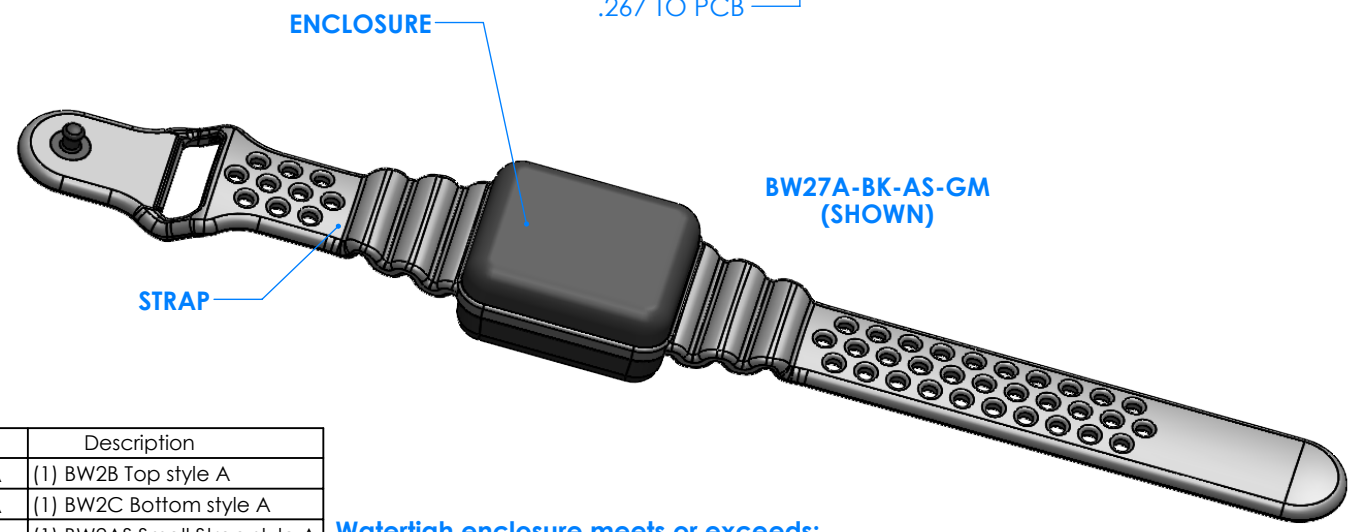

# SERPAC BW27A-YY-AS-ZZ

Electronic Enclosures

**Enclosure color (YY)**  
 Top-Bottom combinations available  
 BK=black  
 CL=clear  
 TRGY=translucent gray  
 TRRD=translucent red

**Strap color (ZZ)**  
 BK=black  
 BL=blue  
 GM=gunmetal  
 NG=neon green  
 NO=neon orange  
 OR=orange  
 YL=yellow  
 WH=white

PN	Description
5512A	(1) BW2B Top style A
5515A	(1) BW2C Bottom style A
5517A	(1) BW2AS Small Strap style A
6057	(4) #2 X 3/8" SS PH HD screw. TORQUE 35-60 in-oz

**Watertight enclosure meets or exceeds:**  
 IP67  
 NEMA 4X, 12, 13