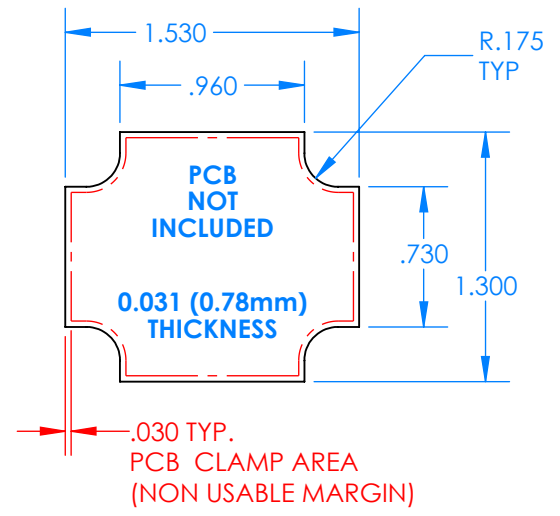

# SERPAC BW27A-YY-AS-ZZ

Electronic Enclosures

**Enclosure color (YY)**  
 Top-Bottom combinations available  
 BK=black  
 CL=clear  
 TRGY=translucent gray  
 TRRD=translucent red

**Strap color (ZZ)**  
 BK=black  
 BL=blue  
 GM=gunmetal  
 NG=neon green  
 NO=neon orange  
 OR=orange  
 YL=yellow  
 WH=white

PN	Description
5512A	(1) BW2B Top style A
5515A	(1) BW2C Bottom style A
5517A	(1) BW2AS Small Strap style A
6057	(4) #2 X 3/8" SS PH HD screw. TORQUE 35-60 in-oz

**Watertight enclosure meets or exceeds:**  
 IP67  
 NEMA 4X, 12, 13