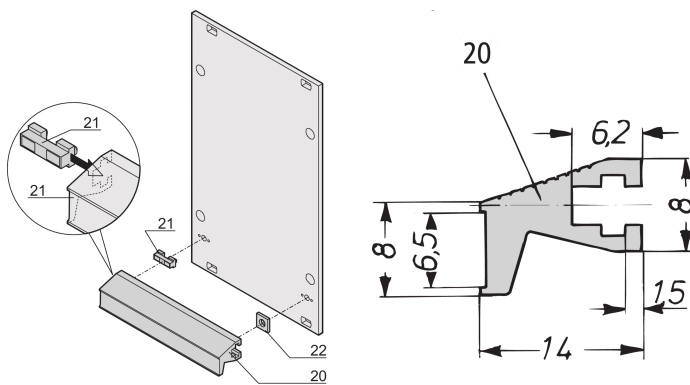

Static Handle Alu-Profile in Trapezoid Form, 1000 mm

CATALOG NUMBER

30809-428

The static Alu-profile handle, trapezoid form can be mounted to a front panel for extraction of the PCB.

CERTIFICATIONS

FEATURES

Type: Static

Works With: Front Panels

Net Weight: 0.185kg

ADDITIONAL PRODUCT DETAILS

Please take into consideration that deliveries may be carried out in the stated SPQs (SPQ, e.g. 5 pieces, 10 pieces, 50 pieces, etc.). Differing order quantities (e.g. 2 pieces) may be changed to the next possible delivery quantity = Standard Pack Quantity.