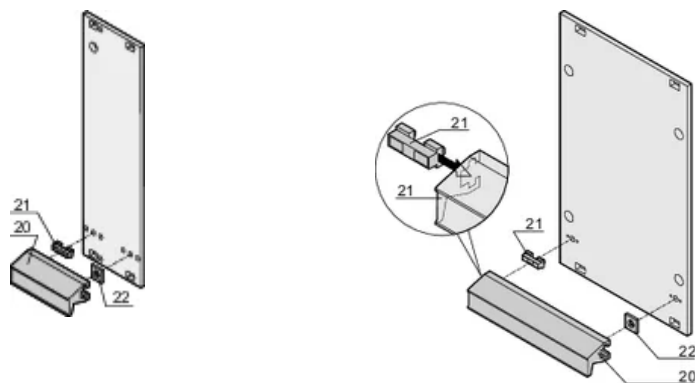

Works With: Front Panels

Net Weight: 0.185kg

ADDITIONAL PRODUCT DETAILS

Please take into consideration that deliveries may be carried out in the stated SPQs (SPQ, e.g. 5 pieces, 10 pieces, 50 pieces, etc.). Differing order quantities (e.g. 2 pieces) may be changed to the next possible delivery quantity = Standard Pack Quantity.

DIAGRAMS

WARNING

nVent products shall be installed and used only as indicated in nVent's product instruction sheets and training materials. Instruction sheets are available at www.nvent.com and from your nVent customer service representative. Improper installation, misuse, misapplication or other failure to completely follow nVent's instructions and warnings may cause product malfunction, property damage, serious bodily injury and death and/or void your warranty.

North America

All locations
+1.763.422.2661
Chat with us:
nvent.com/schroff

Europe

Straubenhardt, Germany
+49.7082.794.0
Betschdorf, France
+33.3.88.90.64.90
Warsaw, Poland
+48.22.209.98.35
Assago, Italy
+39.02.932.7141
Chat with us:
nvent.com/schroff

Asia

Shanghai, China
+86.21.2412.6943
Qingdao, China
+86.532.8771.6101
Singapore
+65.6768.5800
Shin-Yokohama, Japan
+81.45.476.0271
Chat with us:
nvent.com/schroff

Middle East & India

Dubai, United Arab Emirates
+971.4.378.1700
Bangalore, India
+91.80.6715.2001
Istanbul, Turkey
+90.216.250.7374
Chat with us:
nvent.com/schroff

Our powerful portfolio of brands:

CADDY ERICO HOFFMAN ILSCO SCHROFF TRACHTE