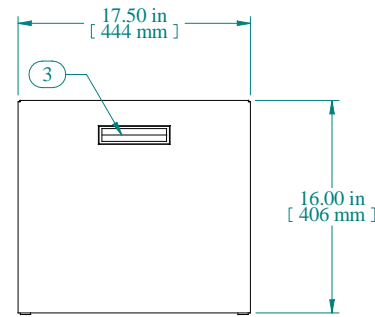

SECTION A-A

TOP VIEW

L.S. VIEW

FRONT VIEW

R.S. VIEW

BOTTOM VIEW

Item Number	Title	Quantity
1	RCBS - BOTTOM	1
2	RCBS - TOP & SIDES	1
3	BLACK PLASTIC HANDLE	2
4	PLUG BUMPER	4

PART NUMBERS

Data subject to change without notice. Isometric drawing not to scale.

**HAMMOND
MANUFACTURING™**

www.hammondmfg.com

PART NO. RCBS1901417