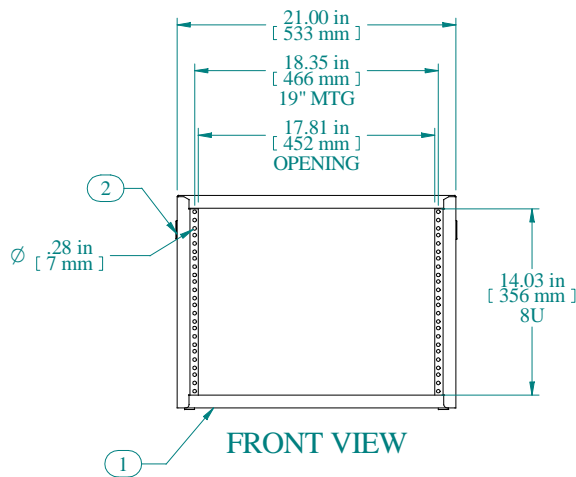

SECTION A-A

TOP VIEW

L.S. VIEW

FRONT VIEW

R.S. VIEW

BOTTOM VIEW

Item Number	Title	Quantity
1	RCBS - BOTTOM	1
2	RCBS - TOP & SIDES	1
3	BLACK PLASTIC HANDLE	2
4	PLUG BUMPER	4

PART NUMBERS

Data subject to change without notice. Isometric drawing not to scale.

**HAMMOND
MANUFACTURING™**

www.hammondmfg.com

PART NO. RCBS1901417