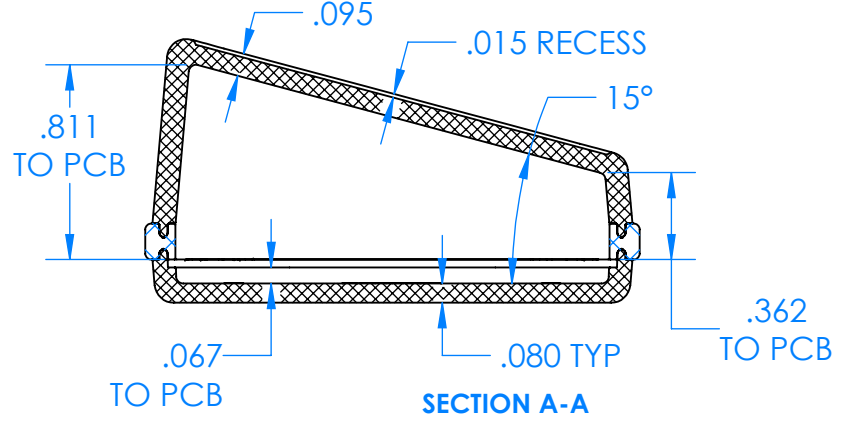

SERPAC CXL6 1SD-YY-A-ZZ

Electronic Enclosures

Enclosure color (YY)
Top-Bottom combinations available
 BK=black
 CL=clear
 TRGY=translucent gray
 TRRD=translucent red

Seal color (ZZ)
 BK=black
 BL=blue
 GM=gunmetal
 NG=neon green
 NO=neon orange
 OR=orange
 YL=yellow
 WH=white

PN	Description
5537D	(1) BW 6C Slanted Top
5532D	(1) BW 6A Bottom
5541A	(1) CXL6A Perimeter seal style A
6057	(4) #2 X 3/8" SS PH HD screw TORQUE 35-60 in-oz.

Wateright enclosure meets or exceeds:
IP67
NEMA 4X, 12, 13

ALL DIMENSIONS ARE ± .010"
 2009 Wright Ave. La Verne, CA 91750
 Ph. (626) 331-0517 Fx. (626) 331-8584 serpac.com