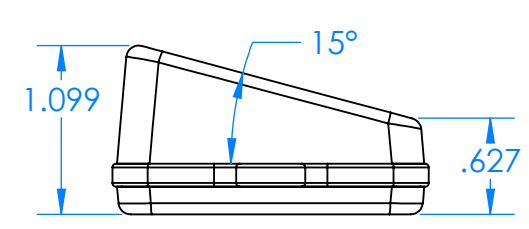

SERPAC CXL6 1SD-YY-A-ZZ

Electronic Enclosures

Enclosure color (YY)
Top-Bottom combinations available
 BK=black
 CL=clear
 TRGY=translucent gray
 TRRD=translucent red

Seal color (ZZ)
 BK=black
 BL=blue
 GM=gunmetal
 NG=neon green
 NO=neon orange
 OR=orange
 YL=yellow
 WH=white

PN	Description
5537D	(1) BW 6C Slanted Top
5532D	(1) BW 6A Bottom
5541A	(1) CXL6A Perimeter seal style A
6057	(4) #2 X 3/8" SS PH HD screw TORQUE 35-60 in-oz.

Wateright enclosure meets or exceeds:
IP67
NEMA 4X, 12, 13