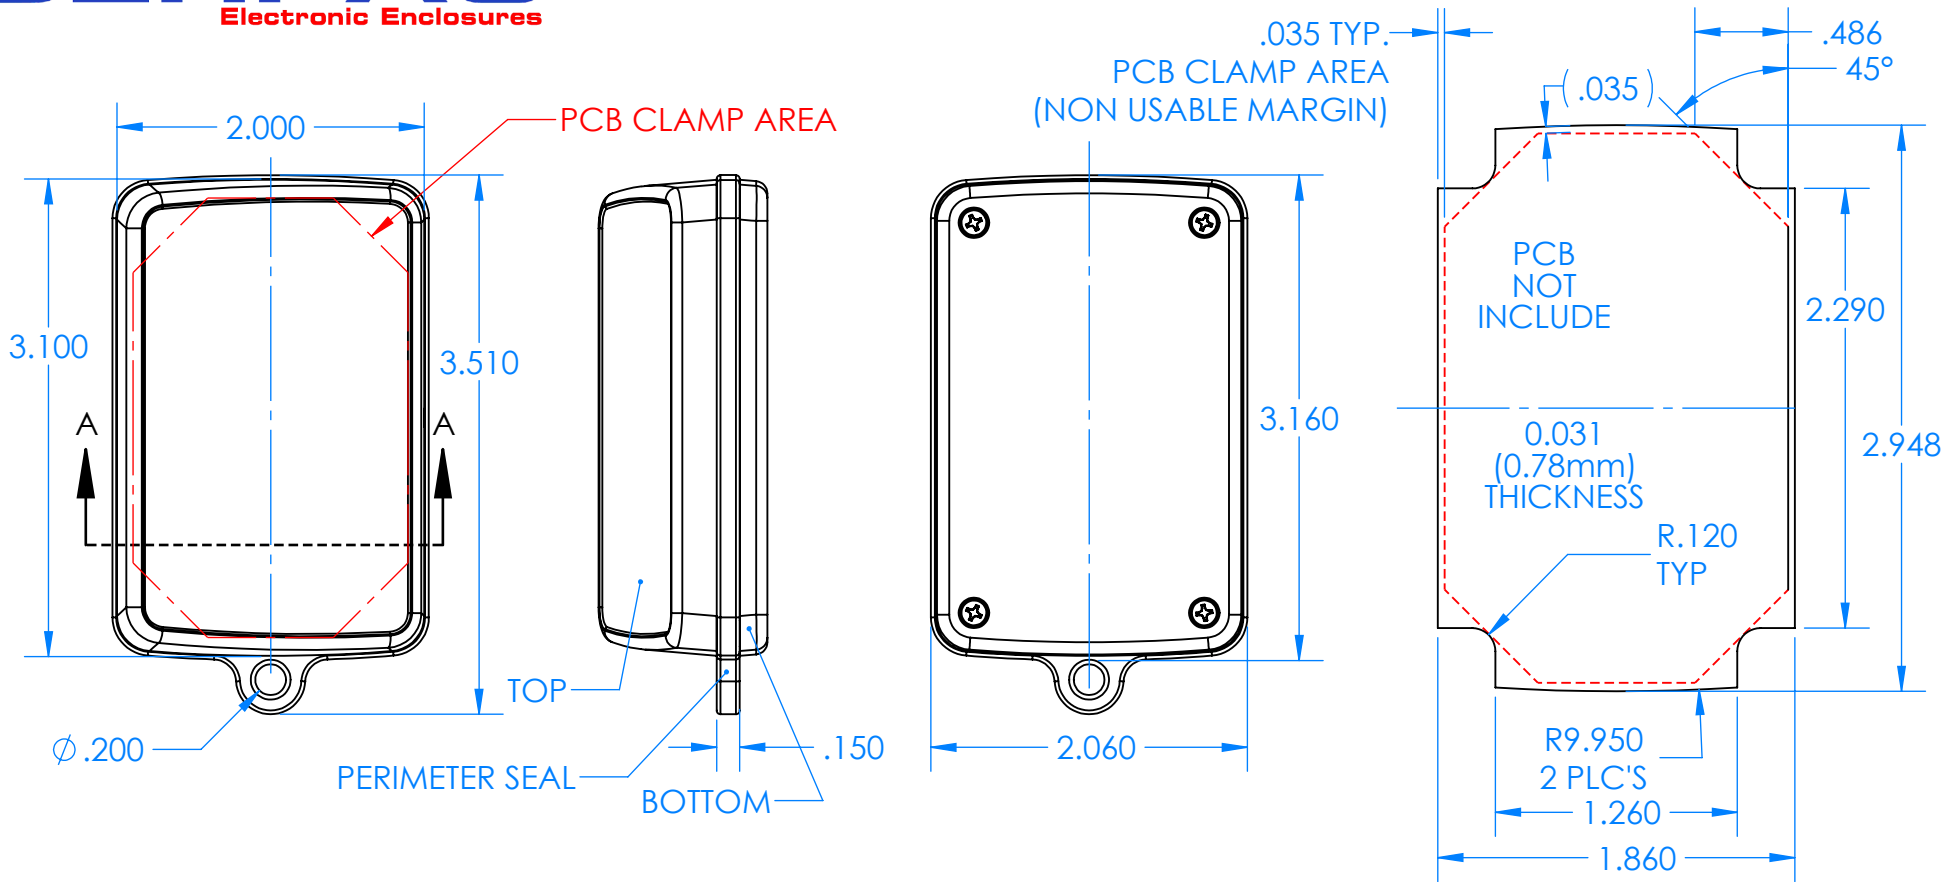

SERPAC CXL6 1SD-YY-A-ZZ

Electronic Enclosures

Enclosure color (YY)
Top-Bottom combinations available
 BK=black
 CL=clear
 TRGY=translucent gray
 TRRD=translucent red

Seal color (ZZ)
 BK=black
 BL=blue
 GM=gunmetal
 NG=neon green
 NO=neon orange
 OR=orange
 YL=yellow
 WH=white

PN	Description
5537D	(1) BW 6C Slanted Top
5532D	(1) BW 6A Bottom
5541A	(1) CXL6A Perimeter seal style A
6057	(4) #2 X 3/8" SS PH HD screw TORQUE 35-60 in-oz.

Wateright enclosure meets or exceeds:
IP67
NEMA 4X, 12, 13

ALL DIMENSIONS ARE ± .010"
 2009 Wright Ave. La Verne, CA 91750
 Ph. (626) 331-0517 Fx. (626) 331-8584 serpac.com