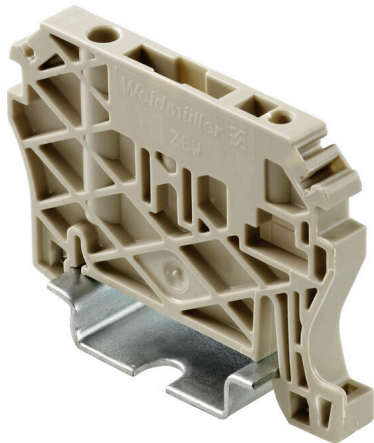

ZEW 35

Weidmüller Interface GmbH & Co. KG
Klingenbergstraße 26
D-32758 Detmold
Germany

www.weidmueller.com

Product image

Weidmüller's range of products includes end brackets that guarantee a permanent, reliable mounting on the terminal rail and prevent sliding. Versions with and without screws are available. The end brackets include marking options, also for group markers, and also a test plug holder.

General ordering data

Version	End bracket, dark beige, TS 35, V-2, Wemid, Width: 6 mm, 100 °C
Order No.	9540000000
Type	ZEW 35
GTIN (EAN)	4008 190956264
Qty.	20 items

ZEW 35

Weidmüller Interface GmbH & Co. KG
 Klingenbergstraße 26
 D-32758 Detmold
 Germany

www.weidmueller.com

Technical data

Approvals

ROHS	Conform
------	---------

Dimensions and weights

Depth	40 mm	Depth (inches)	1.5748 inch
Height	55 mm	Height (inches)	2.1654 inch
Width	6 mm	Width (inches)	0.2362 inch
Net weight	6.69 g		

Material data

Basic material	Wemid	Colour	dark beige
UL 94 flammability rating	V-2		

System specifications

Version	For the terminals	Mounting rail	TS 35
---------	-------------------	---------------	-------