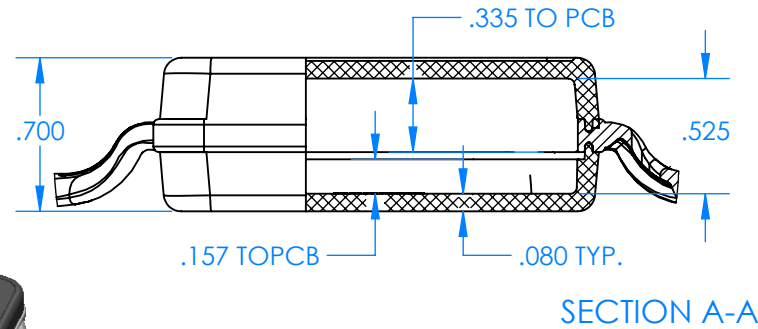

SERPAC BW64D-YY-CS-ZZ

Electronic Enclosures

Enclosure color (YY)

Top-Bottom combinations available

- BK=black
- CL=clear
- TRGY=translucent gray
- TRRD=translucent red

Strap color (ZZ)

- BK=black
- BL=blue
- GM=gunmetal
- NG=neon green
- NO=neon orange
- OR=orange
- YL=yellow
- WH=white

PN	Description
5533D	(1) BW 6B Top style D
5534D	(1) BW 6B Bottom style D
5538C	(1) BW 6C Small Strap style D
6057	(4) #2 X 3/8" SS PH HD screw TORQUE 35-60 in-oz.

Watertight enclosure meets or exceeds:
IP67
NEMA 4