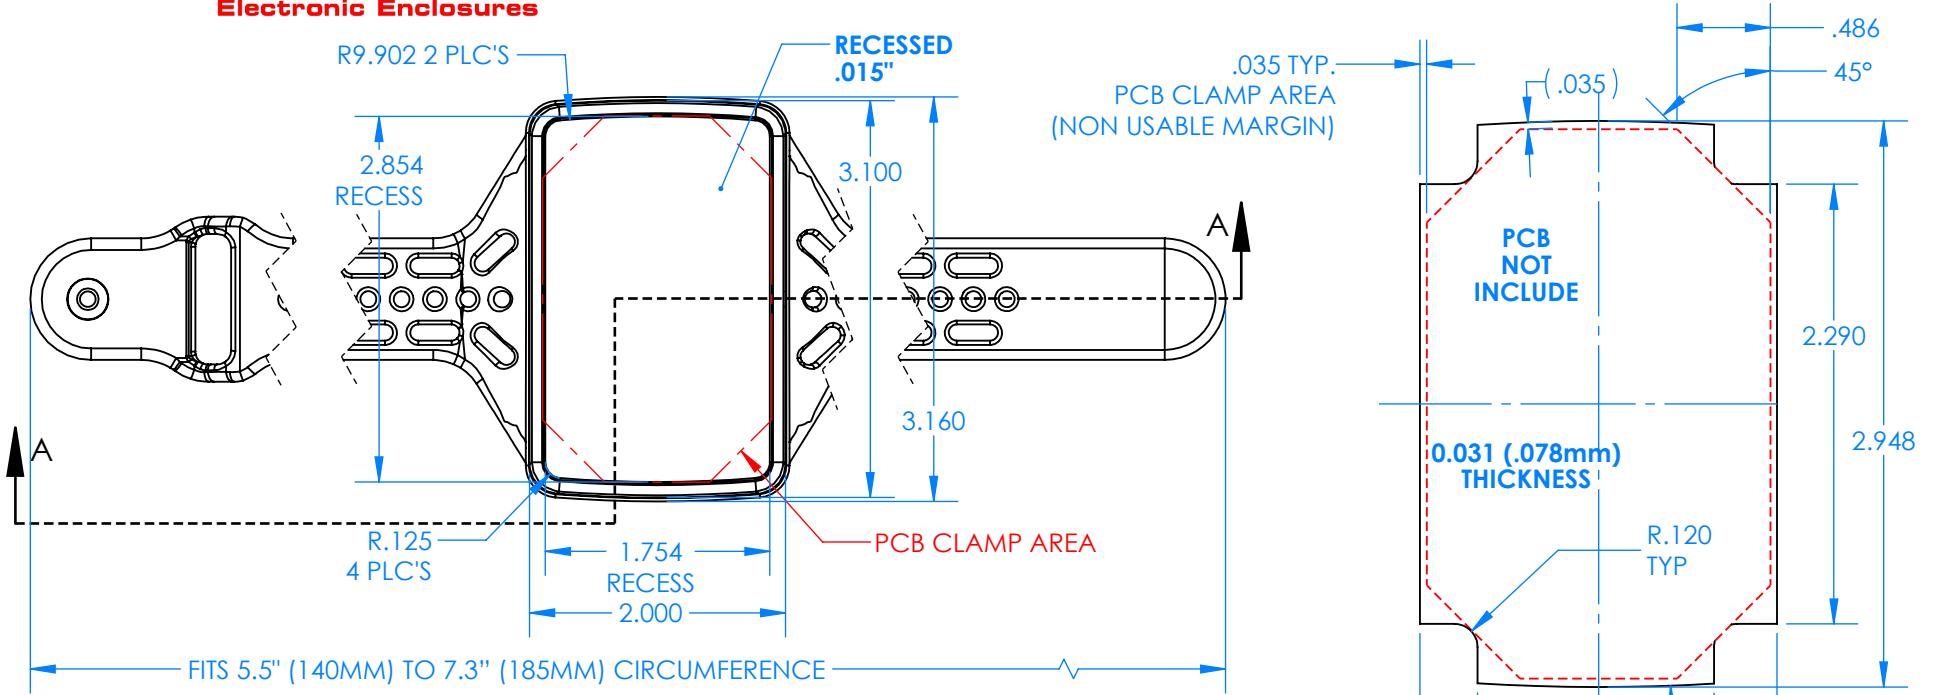

SERPAC BW64D-YY-CS-ZZ

Electronic Enclosures

Enclosure color (YY)

Top-Bottom combinations available

- BK=black
- CL=clear
- TRGY=translucent gray
- TRRD=translucent red

Strap color (ZZ)

- BK=black
- BL=blue
- GM=gunmetal
- NG=neon green
- NO=neon orange
- OR=orange
- YL=yellow
- WH=white

PN	Description
5533D	(1) BW 6B Top style D
5534D	(1) BW 6B Bottom style D
5538C	(1) BW 6C Small Strap style D
6057	(4) #2 X 3/8" SS PH HD screw TORQUE 35-60 in-oz.

Watertight enclosure meets or exceeds:
IP67
NEMA 4