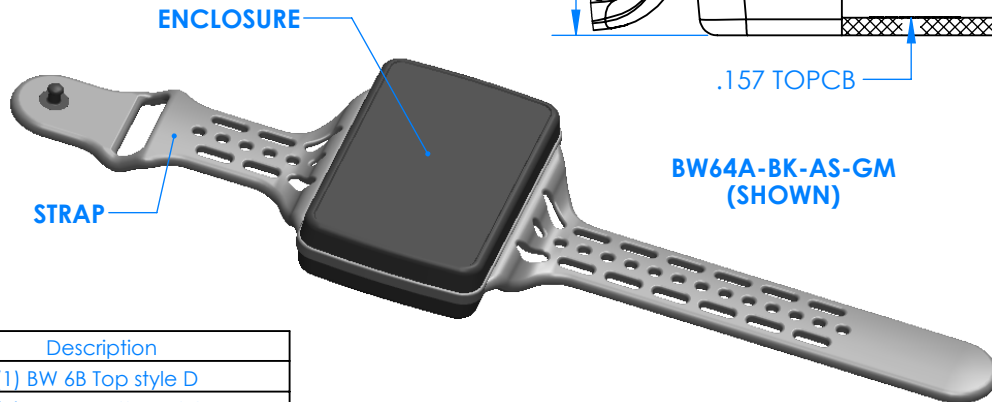

SERPAC BW64D-YY-CS-ZZ

Electronic Enclosures

Enclosure color (YY)

Top-Bottom combinations available

- BK=black
- CL=clear
- TRGY=translucent gray
- TRRD=translucent red

Strap color (ZZ)

- BK=black
- BL=blue
- GM=gunmetal
- NG=neon green
- NO=neon orange
- OR=orange
- YL=yellow
- WH=white

PN	Description
5533D	(1) BW 6B Top style D
5534D	(1) BW 6B Bottom style D
5538C	(1) BW 6C Small Strap style D
6057	(4) #2 X 3/8" SS PH HD screw TORQUE 35-60 in-oz.

Watertight enclosure meets or exceeds:
IP67
NEMA 4