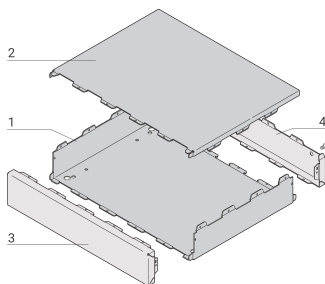

Interscale Desktop Case, Non-Perforated, 88 mm, 221 mm, 177 mm

CATALOG NUMBER

14820-254

Flexible desktop case with integrated EMC protection. Based on the nVent SCHROFF Interscale platform and developed in accordance with IEC 60297-3-109.

CERTIFICATIONS

FEATURES

Modular desktop case consisting of 4 assembled parts

Developed according to IEC 60297-3-109 (under progress at IEC)

Integrated EMC protection

Ingress protection up to IP 30