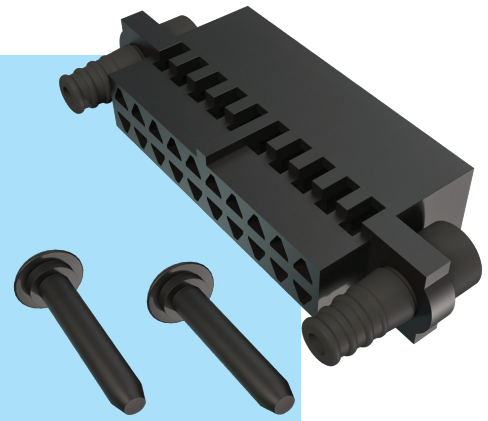

# M225 Connectors

M225 SERIES

## Female Crimp Housings

- Female crimp housing kits - contacts are ordered separately (shown on following page).
- Housings are supplied fitted with the rubber locking collars, and supplied with loose fixing pins. Collars and pins only needed to be ordered separately if spares are required.

HOUSING	CALCULATION	SPARE RUBBER LOCKING COLLAR						
	<table border="1"> <tr> <td><b>A</b></td> <td><math>B + 12</math></td> </tr> <tr> <td><b>B</b></td> <td>Total no. of contacts - 2</td> </tr> <tr> <td><b>C</b></td> <td><math>B + 7</math></td> </tr> </table>	<b>A</b>	$B + 12$	<b>B</b>	Total no. of contacts - 2	<b>C</b>	$B + 7$	<div style="background-color: #0070C0; color: white; padding: 2px; text-align: center; font-weight: bold;">ORDER CODE</div> <div style="background-color: #0070C0; color: white; padding: 2px; text-align: center; font-weight: bold;">M225-0500098</div>
	<b>A</b>	$B + 12$						
	<b>B</b>	Total no. of contacts - 2						
<b>C</b>	$B + 7$							
<div style="background-color: #0070C0; color: white; padding: 2px; text-align: center; font-weight: bold;">ORDER CODE</div> <div style="background-color: #0070C0; color: white; padding: 2px; text-align: center; font-weight: bold;">M225-0600098</div>	<div style="background-color: #0070C0; color: white; padding: 2px; text-align: center; font-weight: bold;">SPARE RUBBER LOCKING COLLAR</div>							
<ul style="list-style-type: none"> <li>Housing Kit includes 2 x Rubber Locking Collars (fitted) and 2 x Fixing Pins (loose).</li> </ul>	<div style="background-color: #0070C0; color: white; padding: 2px; text-align: center; font-weight: bold;">SPARE FIXING PIN</div>							
HOW TO ORDER								
M225 - 455 XX 98								
SERIES CODE	M225 - 455	XX 98						
	NO. OF CONTACTS							
	10, 20, 26, 34, 50							