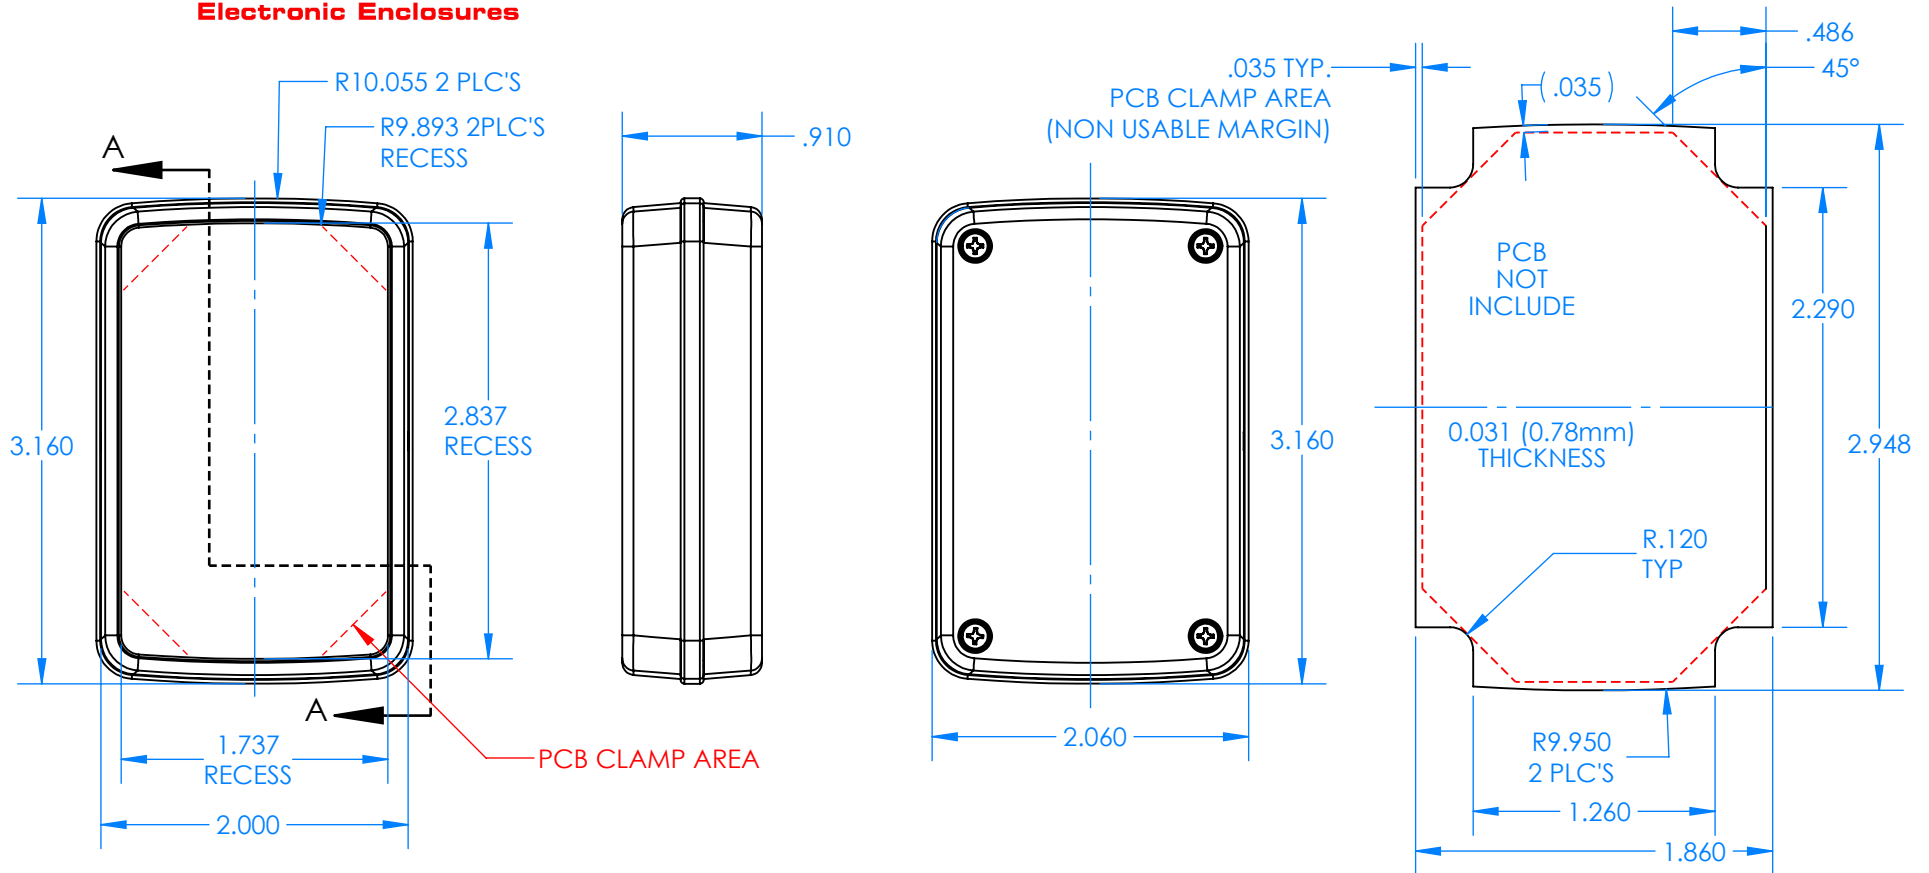

SERPAC CX68D-YY-A-ZZ

Electronic Enclosures

Enclosure color (YY)

Top-Bottom combinations available

- BK=black
- CL=clear
- TRGY=translucent gray
- TRRD=translucent red

Seal color (ZZ)

- BK=black
- BL=blue
- GM=gunmetal
- NG=neon green
- NO=neon orange
- OR=orange
- YL=yellow
- WH=white

PN	Description
5535D	(1) BW 6C Top style D
5536D	(1) BW 6C Bottom style D
5540A	(1) CX6A Series perimeter seal style A
6057	(4) #2 X 3/8" SS PH HD screw TORQUE 35-60 in-oz.

Wateright enclosure meets or exceeds:
IP67
NEMA 4X, 12, 13