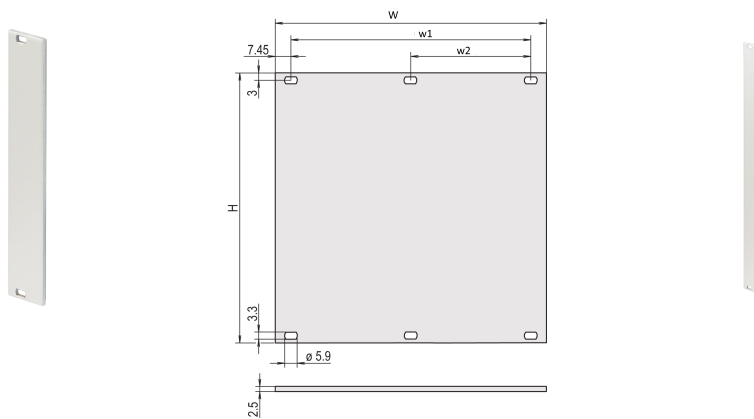

Front Panel, Unshielded, 6 U, 6 HP, 2.5 mm, Al, Front Anodized, Rear Conductive

CATALOG NUMBER

30838-126

Front panel, unshielded, front anodized and rear conductive.

CERTIFICATIONS

FEATURES

Partial width front panel, Al, 2.5 mm

Al, front anodized, conductive

PRODUCT ATTRIBUTES

Rack Height: 6U

Package Quantity: 1

Accessory Type: Front panel

Mounting: Screw-on Front

Front Finish: Anodized

Rear Finish: Conductive

Treated Edges: No

Complies With: IEC 60297-3-101; IEEE 1101.1/10

EMC Shielding: No

Finish: Anodized; Passivated

Material: Aluminum

Product Type: Front Panel

Type: Front Panel without Handle

Net Weight: 0.05kg