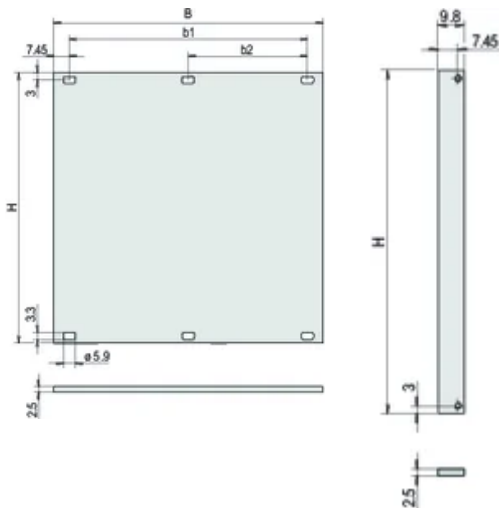

Rear Finish: Conductive

Treated Edges: No

Complies With: IEC 60297-3-101; IEEE 1101.1/10

EMC Shielding: No

Finish: Anodized; Passivated

Material: Aluminum

Product Type: Front Panel

Type: Front Panel without Handle

Net Weight: 0.05kg

ADDITIONAL PRODUCT DETAILS

Please order fixing material (sleeves, collar screws) separately.

DIAGRAMS

WARNING

---

nVent products shall be installed and used only as indicated in nVent's product instruction sheets and training materials. Instruction sheets are available at www.nvent.com and from your nVent customer service representative. Improper installation, misuse, misapplication or other failure to completely follow nVent's instructions and warnings may cause product malfunction, property damage, serious bodily injury and death and/or void your warranty.