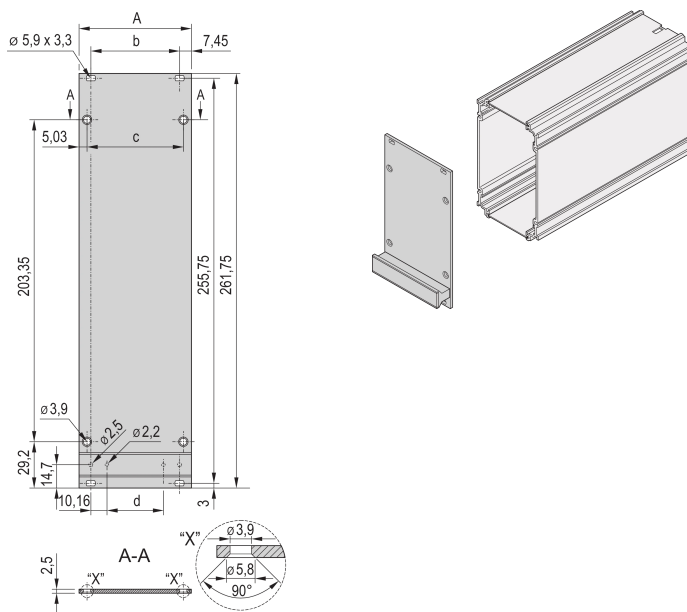

Frame Type Plug-In Unit Front Panel, Unshielded, 6 U, 14 HP, 2.5 mm, Al, Front Anodized, Rear Conductive

CATALOG NUMBER

34812-614

Front Panel for frame type plug-in unit, shieldable.

CERTIFICATIONS

FEATURES

Al, 2.5 mm, front anodized, rear anodized, cut edges blank

Front Panel for frame type plug-in units PRO