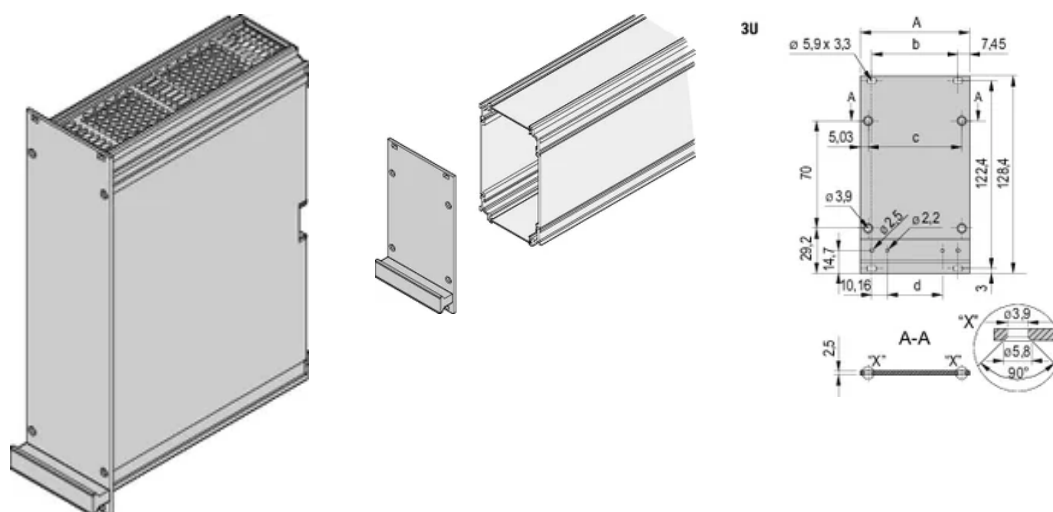

PRODUCT ATTRIBUTES

Rack Width: 14HP

Accessory Type: Front panel

Package Quantity: 1

Front Finish: Anodized

Rear Finish: Conductive

Treated Edges: No

Finish: Anodized

Material: Aluminum

Product Type: Front Panel

Rack Height: 6U

Net Weight: 0.125kg

ADDITIONAL PRODUCT DETAILS

Mounting kit to fix front Panel to plug-in unit, handle to bolt on, clip and screw with plastic sleeve for mounting plug-in unit in subrack or case are included in the item 'Mounting kit for five plug-in units', part number 24812-100. The handle is available in 2 colors (grey or black). Individual parts 100 pieces. Screw for fixing front Panel to plug-in unit, part no. 24812-501. Screw for mounting handle, part no. 24560-179 Clip - mounting aid for handle, part no. 21101-239. Screw for sleeve, threaded insert front inserted into horizontal rail, part no. 21100-748. Screw for sleeve, threaded insert rear inserted into horizontal rail, part no. 21101-101. Sleeve 21100-660, 21100-661, 21100 - 662, 21100-886, 21100-146.

Please take into consideration that deliveries may be carried out in the stated SPQs (SPQ, e.g. 5 pieces, 10 pieces, 50 pieces, etc.). Differing order quantities (e.g. 2 pieces) may be changed to the next possible delivery quantity = Standard Pack Quantity.

DIAGRAMS

WARNING

nVent products shall be installed and used only as indicated in nVent's product instruction sheets and training materials. Instruction sheets are available at www.nvent.com and from your nVent customer service representative. Improper