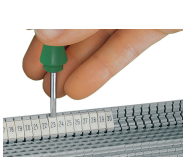

**Downloads**

**Environmental Product Compliance**

**Compliance Search**

Environmental Product Compliance 793-646 

**Installation Notes**

**Application**

- Separating a strip from the WMB or WMB marker card.
- Stretching a WMB marker strip.
- Separating an individual marker from the WMB marker strip – for larger terminal blocks.
- Snapping a marking strip into the marker slot.

**Marking**

- Snapping a WMB marker strip into the marker slot of the double marker carrier.
- Snapping a marking strip into the marker slot.

Subject to changes. Please also observe the further product documentation!