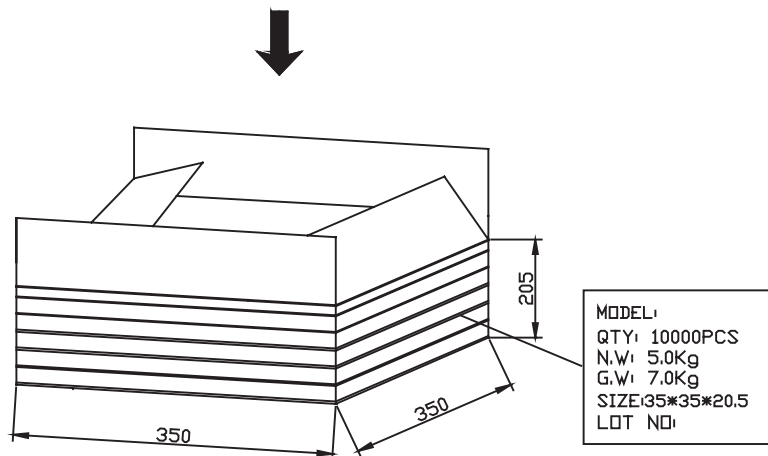

units: mm
tolerance: ±0.5 mm

FREQUENCY RESPONSE CURVE

APPLICATION CIRCUIT

PACKAGING

units: mm

Reel Size: $\varnothing 330$ mm
 Reel QTY: 2,000 pcs per reel
 Carton Size: 350 x 350 x 205 mm
 Carton QTY: 10,000 pcs per carton