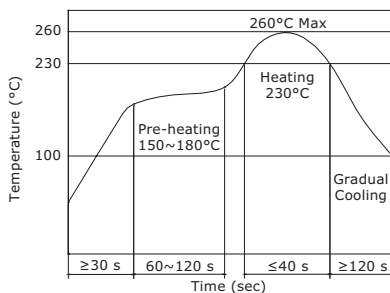

SOLDERABILITY

parameter	conditions/description	min	typ	max	units
reel storage	at relative humidity <60%			25	°C
reflow soldering²	see recommended reflow soldering profile			260	°C
drying conditions³	bake at 40°C for 24 hours				

Note: 2. It is recommended to reflow solder within 48 hours from opening vacuum packaging at a temperature <30°C & relative humidity <60%.
3. When out of packaging for more than 48 hours.