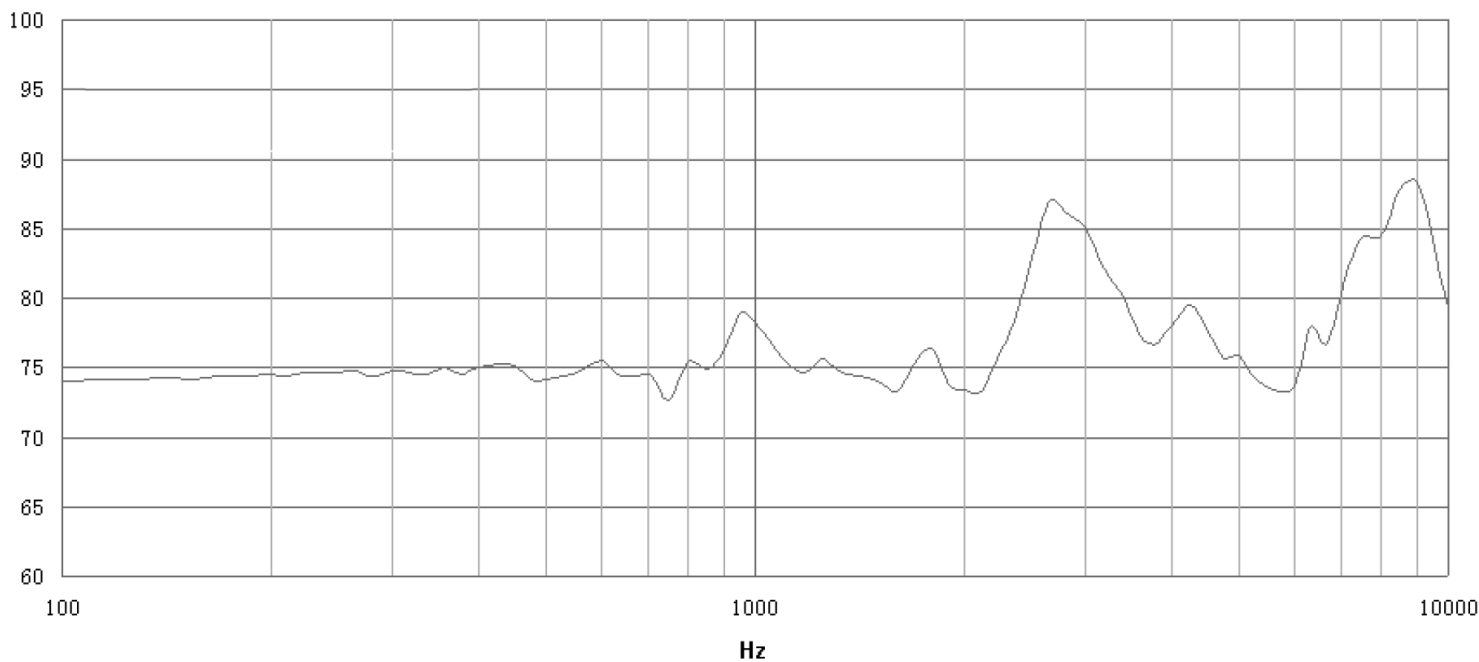

FREQUENCY RESPONSE CURVE