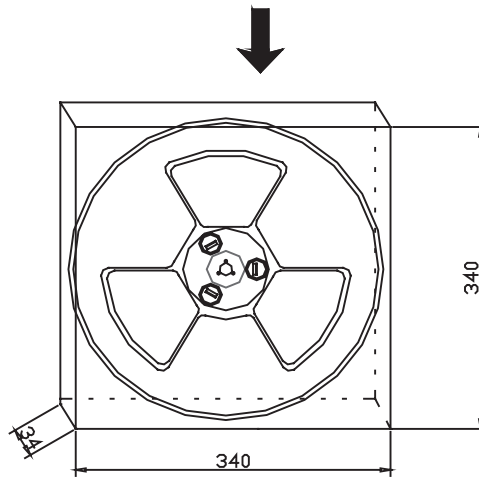

units: mm
tolerance: ±0.5 mm

FREQUENCY RESPONSE CURVE

APPLICATION CIRCUIT

PACKAGING

units: mm

Reel Size: $\varnothing 330$ mm
 Reel QTY: 2,000 pcs per reel
 Carton Size: 350 x 350 x 205 mm
 Carton QTY: 10,000 pcs per carton