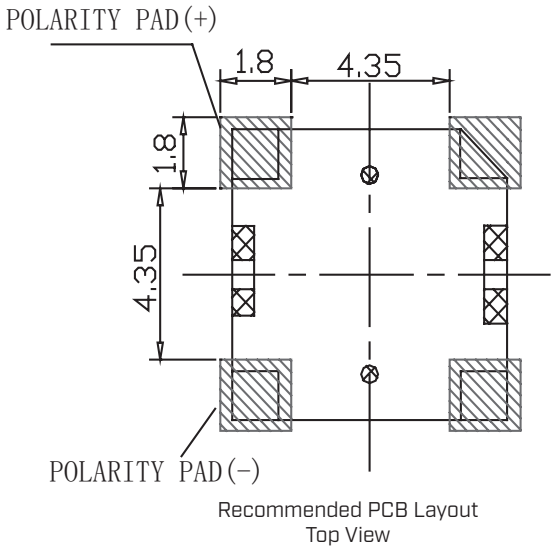

MODEL: CMT-7525-80-SMT-TR | **DESCRIPTION:** MAGNETIC BUZZER TRANSDUCER

FEATURES

- surface mount
- low profile
- magnetic
- externally driven

SPECIFICATIONS

parameter	conditions/description	min	typ	max	units
rated voltage			3.6		Vo-p
operating voltage	0V	2.5		4.5	Vo-p
current consumption	at rated voltage, 2,730 Hz, ½ duty square wave			100	mA
rated frequency			2,730		Hz
sound pressure level	at 10 cm, rated voltage, 2,730 Hz, ½ duty square wave	80			dB
coil resistance		12	15	18	Ω
dimensions	7.5 x 7.5 x 2.5				mm
weight			0.5		g
material	LCP				
terminal	surface mount (brass)				
operating temperature		-40		85	°C
storage temperature		-40		85	°C
RoHS	yes				

Notes: 1. All specifications measured at 25±3°C, humidity at 60-70%, under 86-106 kPa pressure, unless otherwise noted.

SOLDERABILITY

parameter	conditions/description	min	typ	max	units
reel storage	at relative humidity <60%			25	°C
reflow soldering ²	see recommended reflow soldering profile			260	°C
drying conditions ³	bake at 40°C for 24 hours				

units: mm
tolerance: ±0.5 mm

FREQUENCY RESPONSE CURVE

APPLICATION CIRCUIT

PACKAGING

units: mm

Reel Size: $\varnothing 330$ mm
 Reel QTY: 2,000 pcs per reel
 Carton Size: 350 x 350 x 205 mm
 Carton QTY: 10,000 pcs per carton