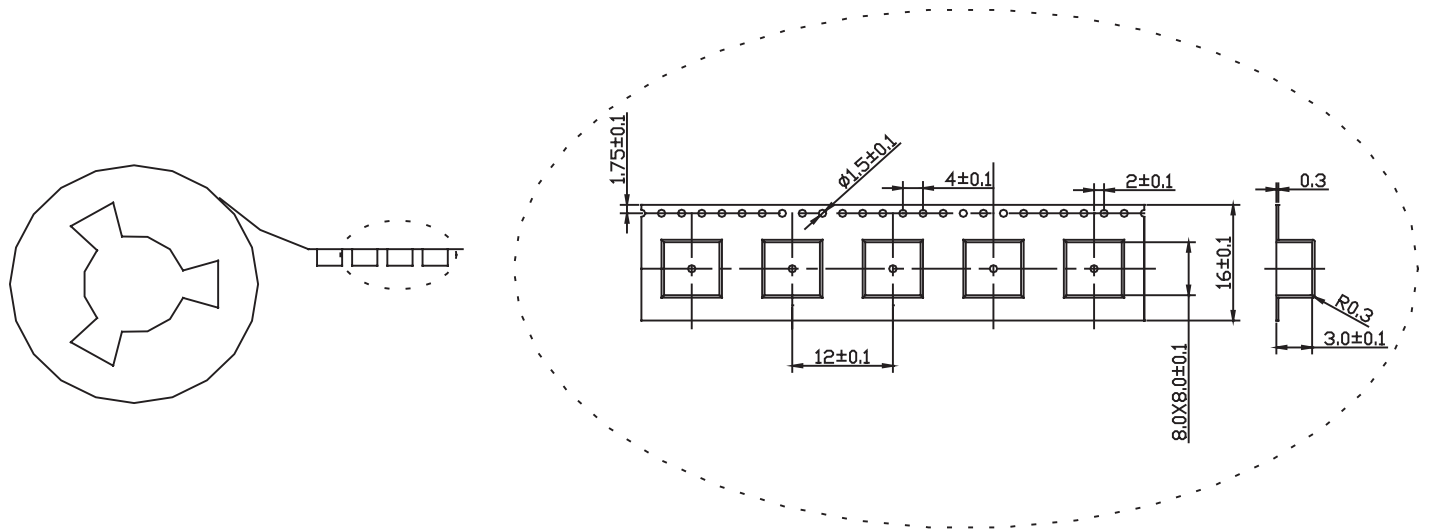

PACKAGING

units: mm

Reel Size: $\varnothing 330$ mm
Reel QTY: 2,000 pcs per reel
Carton Size: 350 x 350 x 205 mm
Carton QTY: 10,000 pcs per carton

REVISION HISTORY

rev.	description	date
1.0	initial release	07/15/2019
1.01	brand update	12/18/2019
1.02	logo, datasheet style update	08/05/2022
1.03	CUI Devices rebranded to Same Sky	09/11/2024

The revision history provided is for informational purposes only and is believed to be accurate.

The logo for Same Sky, featuring the words "same sky" in a lowercase, sans-serif font. "same" is in a dark purple color and "sky" is in a lighter purple color.

Same Sky offers a one (1) year limited warranty. Complete warranty information is listed on our website.

Same Sky reserves the right to make changes to the product at any time without notice. Information provided by Same Sky is believed to be accurate and reliable. However, no responsibility is assumed by Same Sky for its use, nor for any infringements of patents or other rights of third parties which may result from its use.

Same Sky products are not authorized or warranted for use as critical components in equipment that requires an extremely high level of reliability. A critical component is any component of a life support device or system whose failure to perform can be reasonably expected to cause the failure of the life support device or system, or to affect its safety or effectiveness.

[sameskydevices.com](https://www.sameskydevices.com)