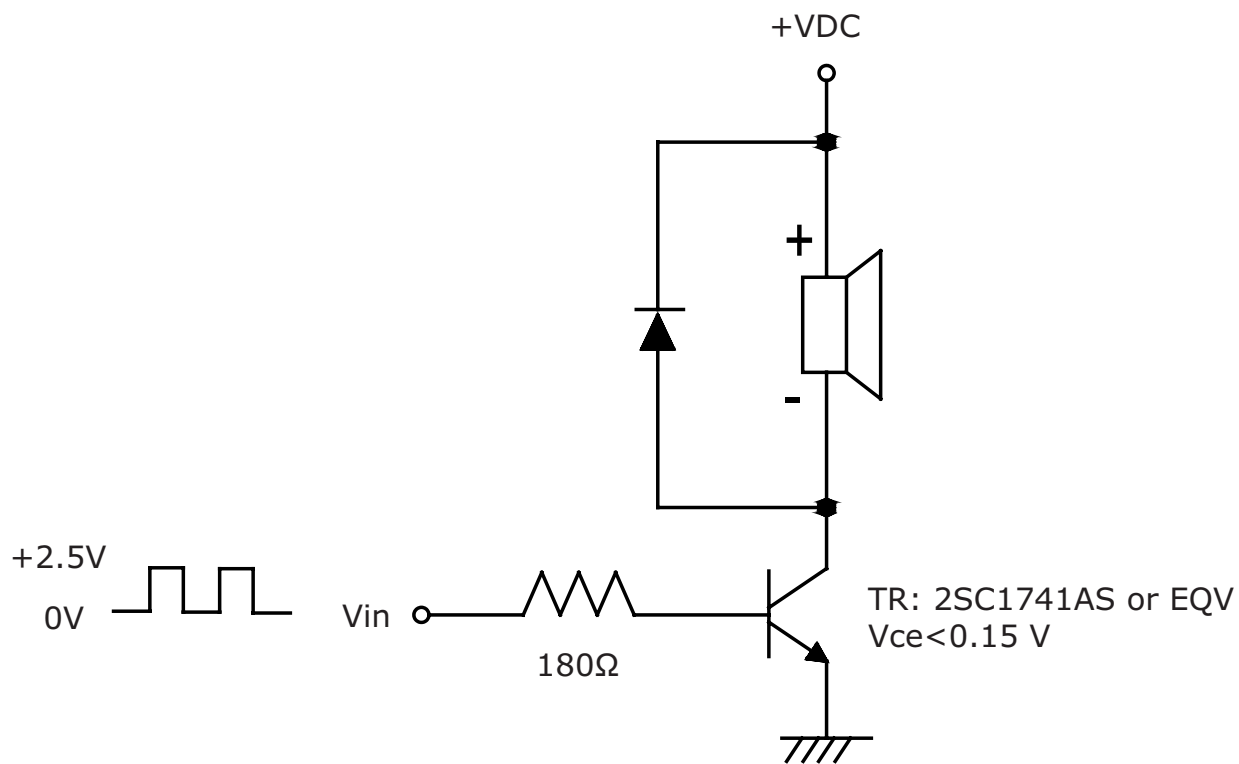

APPLICATION CIRCUIT