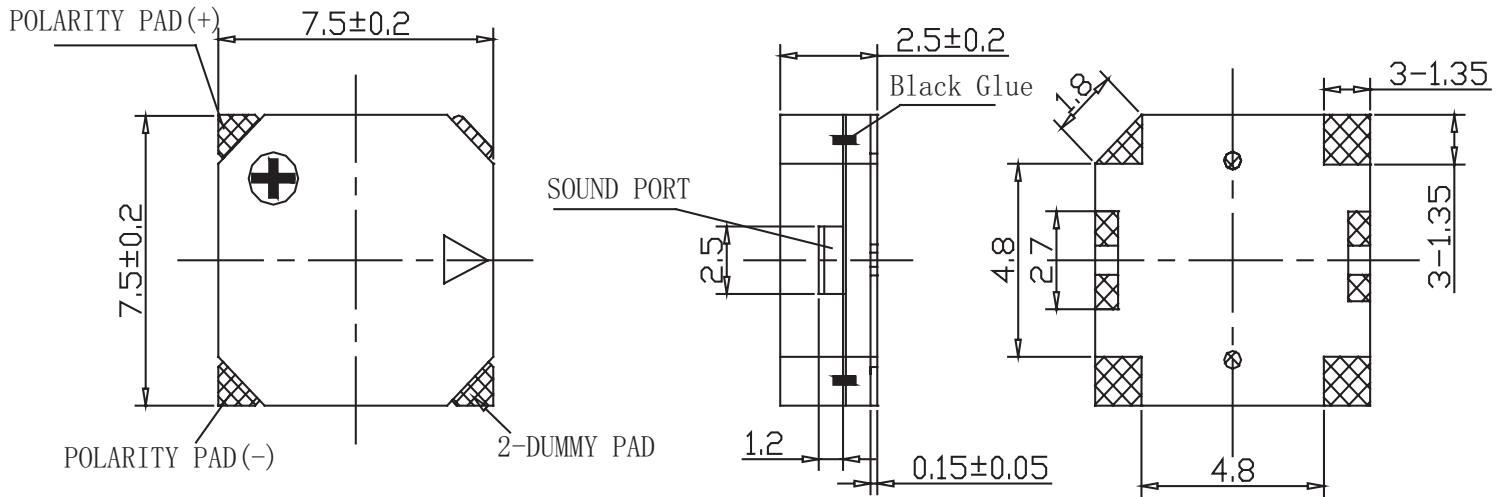

MODEL: CMT-7525-80-SMT-TR | **DESCRIPTION:** MAGNETIC BUZZER TRANSDUCER

FEATURES

- surface mount
- low profile
- magnetic
- externally driven

SPECIFICATIONS

parameter	conditions/description	min	typ	max	units
rated voltage			3.6		Vo-p
operating voltage	0V	2.5		4.5	Vo-p
current consumption	at rated voltage, 2,730 Hz, ½ duty square wave			100	mA
rated frequency			2,730		Hz
sound pressure level	at 10 cm, rated voltage, 2,730 Hz, ½ duty square wave	80			dB
coil resistance		12	15	18	Ω
dimensions	7.5 x 7.5 x 2.5				mm
weight			0.5		g
material	LCP				
terminal	surface mount (brass)				
operating temperature		-40		85	°C
storage temperature		-40		85	°C
RoHS	yes				

units: mm
tolerance: ±0.5 mm

FREQUENCY RESPONSE CURVE

APPLICATION CIRCUIT

PACKAGING

units: mm

Reel Size: $\varnothing 330$ mm
 Reel QTY: 2,000 pcs per reel
 Carton Size: 350 x 350 x 205 mm
 Carton QTY: 10,000 pcs per carton