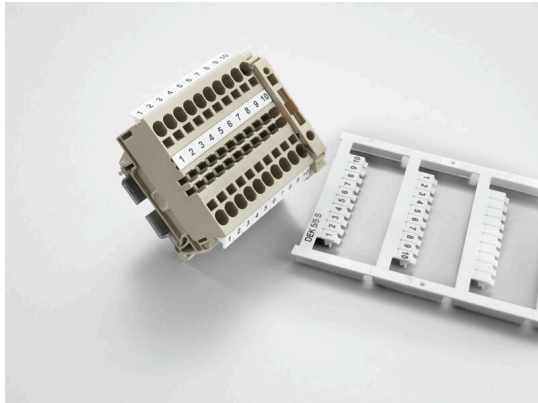

DEK 5 FWZ 21-30

Weidmüller Interface GmbH & Co. KG
Klingenbergstraße 26
D-32758 Detmold
Germany

www.weidmueller.com

Similar to illustration

The dekafix (DEK) marker is the universal marker for all conductor and plug-in connectors as well as for electronic sub-assemblies. The system is ideal for short number sequences and covers a large range of ready-printed markers. Strips for fast installation in one work step. The printing is easy to read, rich in contrast, and is available in five widths.

- Large range of ready-to-use markers
- Strips for fast installation
- Terminal markers, suitable for all Weidmüller cable connectors
- Available as blank cards, MultiCard or as cards with standard printing

General ordering data

Version	Dekafix, Terminal marker, 5 x 5 mm, Pitch in mm (P): 5.00 Weidmueller, white
Order No.	0523060021
Type	DEK 5 FWZ 21-30
GTIN (EAN)	4008190129897
Qty.	500 items

DEK 5 FWZ 21-30