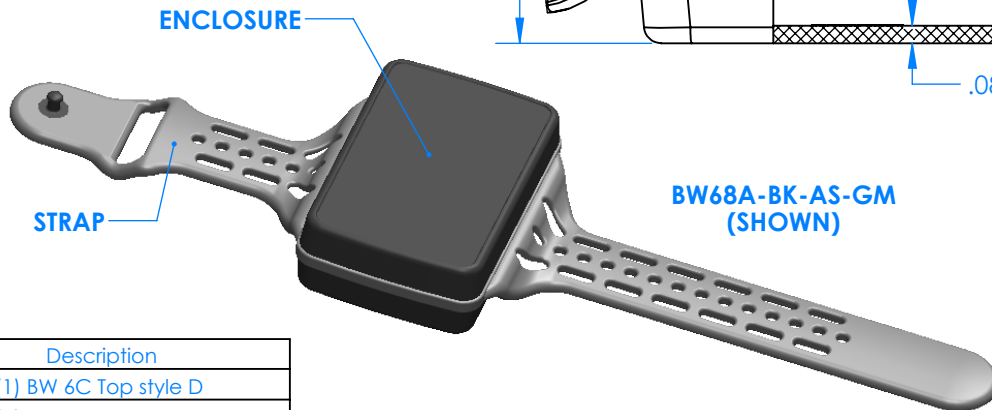

SERPAC BW68D-YY-CS-ZZ

Electronic Enclosures

BW68A-BK-AS-GM (SHOWN)

Enclosure color (YY)

Top-Bottom combinations available

- BK=black
- CL=clear
- TRGY=translucent gray
- TRRD=translucent red

Strap color (ZZ)

- BK=black
- BL=blue
- GM=gunmetal
- NG=neon green
- NO=neon orange
- OR=orange
- YL=yellow
- WH=white

| PN | Description |
|-------|---|
| 5535D | (1) BW 6C Top style D |
| 5536D | (1) BW 6C Bottom style D |
| 5538C | (1) BW 6C Small Strap style D |
| 6057 | (4) #2 X 3/8" SS PH HD screw TORQUE 35-60 in-oz. |

Watertight enclosure meets or exceeds:
IP67
NEMA 4