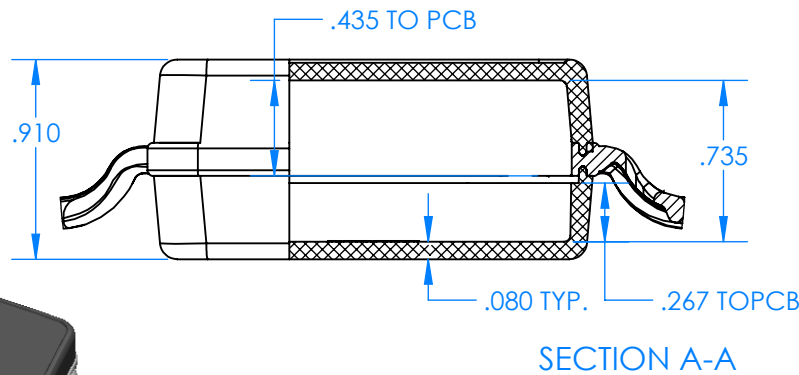

SERPAC BW68D-YY-CS-ZZ

Electronic Enclosures

BW68A-BK-AS-GM (SHOWN)

Enclosure color (YY)

Top-Bottom combinations available

- BK=black
- CL=clear
- TRGY=translucent gray
- TRRD=translucent red

Strap color (ZZ)

- BK=black
- BL=blue
- GM=gunmetal
- NG=neon green
- NO=neon orange
- OR=orange
- YL=yellow
- WH=white

| PN | Description |
|-------|---|
| 5535D | (1) BW 6C Top style D |
| 5536D | (1) BW 6C Bottom style D |
| 5538C | (1) BW 6C Small Strap style D |
| 6057 | (4) #2 X 3/8" SS PH HD screw TORQUE 35-60 in-oz. |