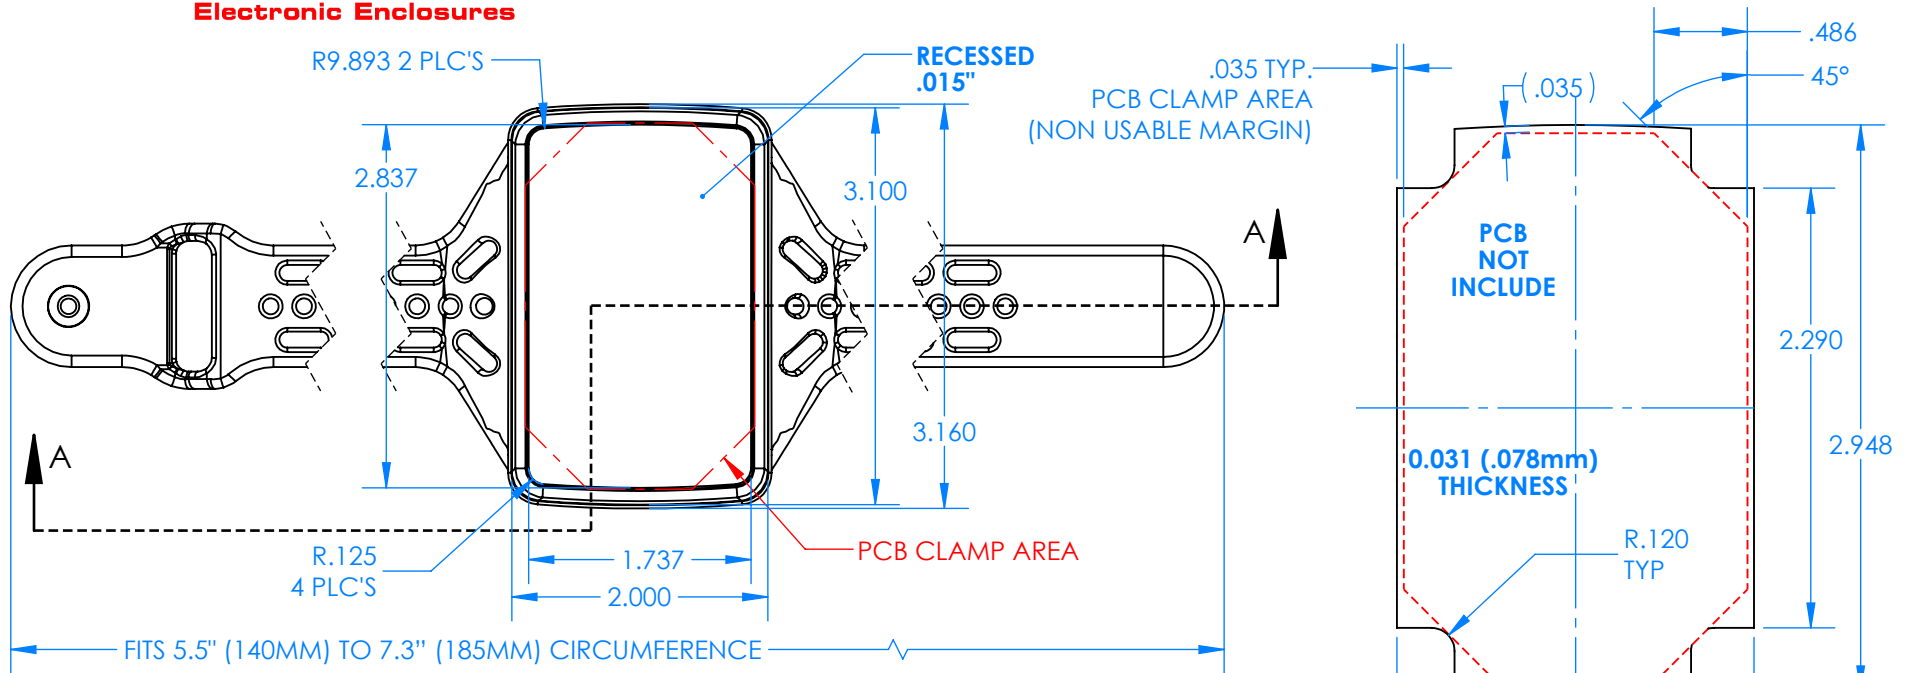

SERPAC BW68D-YY-CS-ZZ

Electronic Enclosures

BW68A-BK-AS-GM (SHOWN)

Enclosure color (YY)

Top-Bottom combinations available

- BK=black
- CL=clear
- TRGY=translucent gray
- TRRD=translucent red

Strap color (ZZ)

- BK=black
- BL=blue
- GM=gunmetal
- NG=neon green
- NO=neon orange
- OR=orange
- YL=yellow
- WH=white

| PN | Description |
|-------|---|
| 5535D | (1) BW 6C Top style D |
| 5536D | (1) BW 6C Bottom style D |
| 5538C | (1) BW 6C Small Strap style D |
| 6057 | (4) #2 X 3/8" SS PH HD screw TORQUE 35-60 in-oz. |

Watertight enclosure meets or exceeds:
IP67
NEMA 4