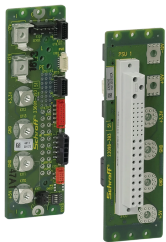

# CPCI Power Backplane With P 47 Connector, 3 U, 8 HP, 1x P47

## CATALOG NUMBER

**23098-393**

Power Backplane for CompactPCI Applications. With P47 Power Connector.

## PRODUCT ATTRIBUTES

Product Type: Backplane

Number of Slots: 1

Rack Height: 3U

Backplane Type: CompactPCI Power Backplane with P47

Slot Width: 8HP

Power Connector Type: (1) P47

Utility Connector Type: SMCQ, 12-pin; MicroMatch, 10-pin