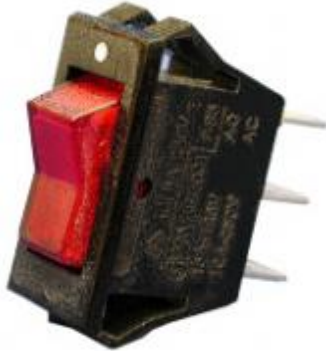

Quality Products. Service Excellence.

Replacement Power Switch *1584S Series*

Features

- Plastic construction
- 0.25 x 0.032 inch tabs

Part No.	Description	Amps	VAC
1584S3	Illuminated Rocker Switch	15	125
1584S10	Illuminated Rocker Switch	10	250
1584S20	Rocker Switch	20	125