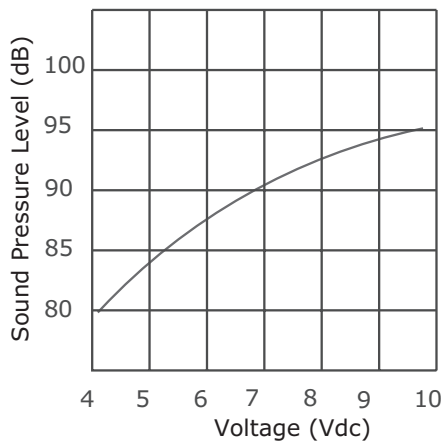

MODEL: CPI-137-83T | **DESCRIPTION:** PIEZO BUZZER INDICATOR**FEATURES**

- washable
- internally driven
- through hole

**SPECIFICATIONS**

parameter	conditions/description	min	typ	max	units
rated voltage			5		Vdc
operating voltage		4		10	Vdc
current consumption	at rated voltage			10	mA
rated frequency		3,800		4,800	Hz
sound pressure level	at 10 cm, rated voltage	83			dB
tone	continuous				
dimensions	Ø13.9 x 7.5				mm
weight				1.1	g
material	PBT				
terminal	pins (gold plating)				
operating temperature		-40		85	°C
storage temperature		-40		90	°C
washable	yes				
RoHS	yes				

Notes: 1. All specifications measured at 5-35°C, humidity at 45-85%, under 86-106 kPa pressure, unless otherwise noted.

SOLDERABILITY

parameter	conditions/description	min	typ	max	units
hand soldering	maximum 2 seconds	330		380	°C
wave soldering	see recommended wave soldering profile			250	°C

MECHANICAL DRAWING

units: mm
tolerance: ±0.5 mm

PERFORMANCE CURVES

Voltage vs. Sound Pressure Level
at 10 cm, 25°C

Voltage vs. Current Consumption
at 25°C

PACKAGING

units: mm

Inner Egg Tray Size: 184 x 180 x 23 mm
 Carton Size: 440 x 400 x 310 mm
 Carton QTY: 6,000 pcs per carton