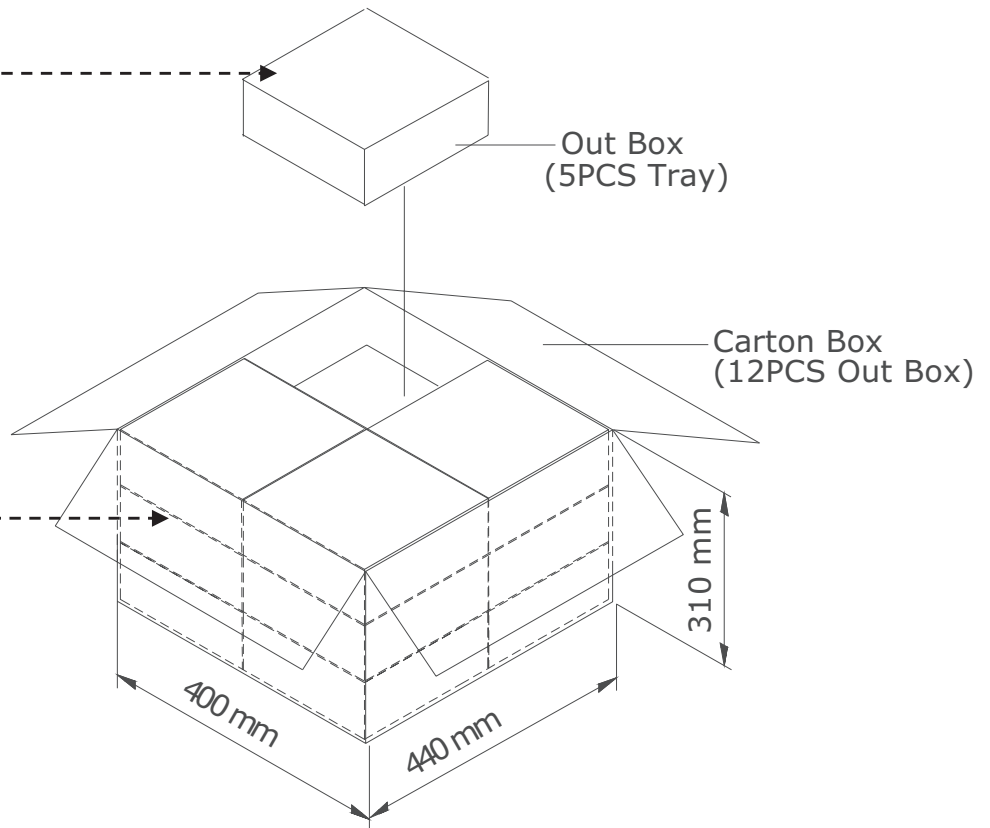

Lot No.	XXXXXXXXXX
Part No.	XXXXXXXXXX XXXXXXXXXX
Quantity	XXXX Pcs
Date:	DD MM YY
MADE IN CHINA	

RoHs Compliant