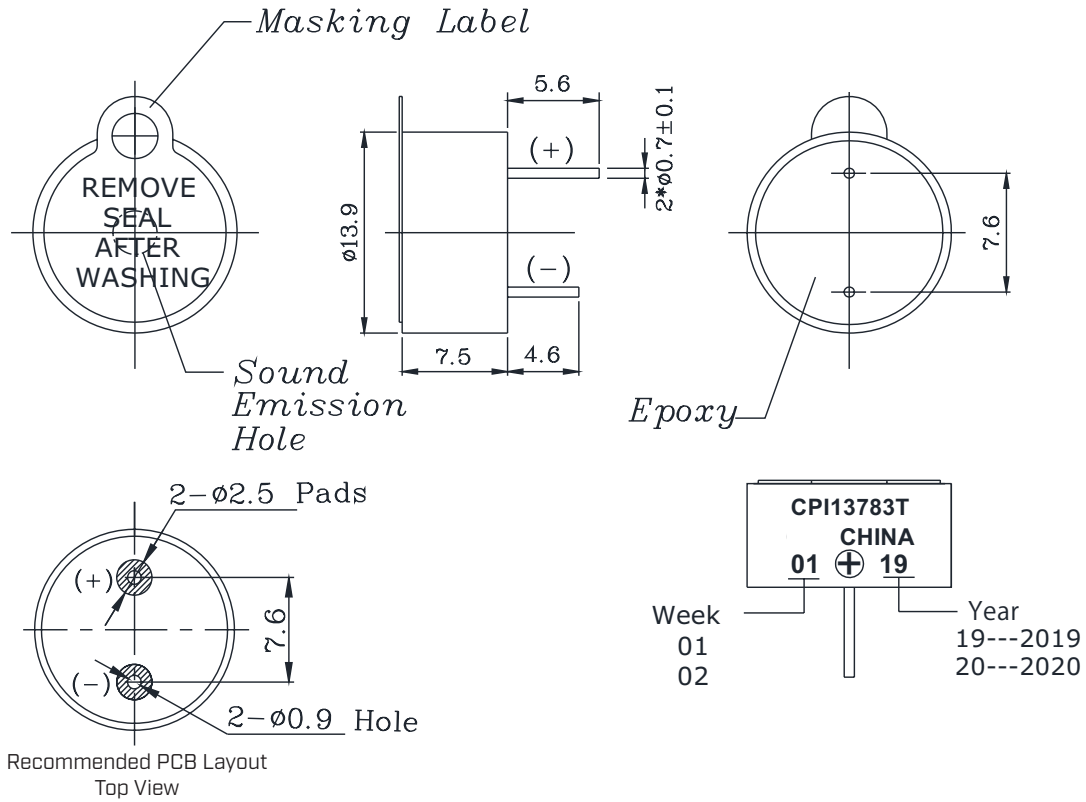

MODEL: CPI-137-83T | **DESCRIPTION:** PIEZO BUZZER INDICATOR**FEATURES**

- washable
- internally driven
- through hole

**SPECIFICATIONS**

parameter	conditions/description	min	typ	max	units
rated voltage			5		Vdc
operating voltage		4		10	Vdc
current consumption	at rated voltage			10	mA
rated frequency		3,800		4,800	Hz
sound pressure level	at 10 cm, rated voltage	83			dB
tone	continuous				
dimensions	Ø13.9 x 7.5				mm
weight				1.1	g
material	PBT				
terminal	pins (gold plating)				
operating temperature		-40		85	°C
storage temperature		-40		90	°C
washable	yes				
RoHS	yes				

Notes: 1. All specifications measured at 5-35°C, humidity at 45-85%, under 86-106 kPa pressure, unless otherwise noted.

SOLDERABILITY

parameter	conditions/description	min	typ	max	units
hand soldering	maximum 2 seconds	330		380	°C
wave soldering	see recommended wave soldering profile			250	°C

MECHANICAL DRAWING

units: mm
tolerance: ±0.5 mm

PERFORMANCE CURVES

Voltage vs. Sound Pressure Level
at 10 cm, 25°C

Voltage vs. Current Consumption
at 25°C

PACKAGING

units: mm

Inner Egg Tray Size: 184 x 180 x 23 mm
 Carton Size: 440 x 400 x 310 mm
 Carton QTY: 6,000 pcs per carton