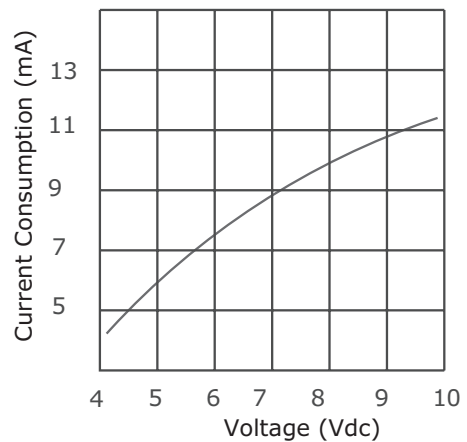

MODEL: CPI-137-83T | **DESCRIPTION:** PIEZO BUZZER INDICATOR**FEATURES**

- washable
- internally driven
- through hole

**SPECIFICATIONS**

parameter	conditions/description	min	typ	max	units
rated voltage			5		Vdc
operating voltage		4		10	Vdc
current consumption	at rated voltage			10	mA
rated frequency		3,800		4,800	Hz
sound pressure level	at 10 cm, rated voltage	83			dB
tone	continuous				
dimensions	Ø13.9 x 7.5				mm
weight				1.1	g
material	PBT				
terminal	pins (gold plating)				
operating temperature		-40		85	°C
storage temperature		-40		90	°C
washable	yes				
RoHS	yes				

MECHANICAL DRAWING

units: mm
tolerance: ±0.5 mm

PERFORMANCE CURVES

Voltage vs. Sound Pressure Level
at 10 cm, 25°C

Voltage vs. Current Consumption
at 25°C

PACKAGING

units: mm

Inner Egg Tray Size: 184 x 180 x 23 mm
 Carton Size: 440 x 400 x 310 mm
 Carton QTY: 6,000 pcs per carton