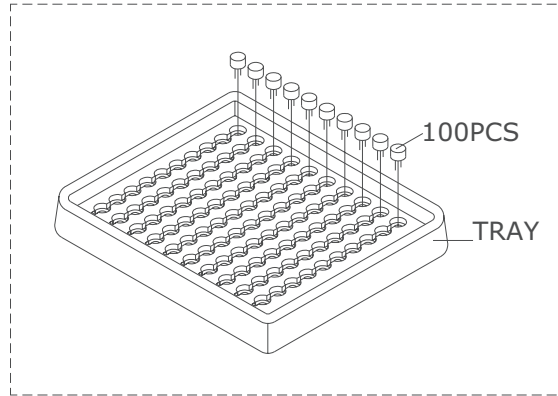

MODEL: CPI-137-83T | **DESCRIPTION:** PIEZO BUZZER INDICATOR**FEATURES**

- washable
- internally driven
- through hole

**SPECIFICATIONS**

parameter	conditions/description	min	typ	max	units
rated voltage			5		Vdc
operating voltage		4		10	Vdc
current consumption	at rated voltage			10	mA
rated frequency		3,800		4,800	Hz
sound pressure level	at 10 cm, rated voltage	83			dB
tone	continuous				
dimensions	Ø13.9 x 7.5				mm
weight				1.1	g
material	PBT				
terminal	pins (gold plating)				
operating temperature		-40		85	°C
storage temperature		-40		90	°C
washable	yes				
RoHS	yes				

MECHANICAL DRAWING

units: mm
tolerance: ±0.5 mm

PERFORMANCE CURVES

Voltage vs. Sound Pressure Level
at 10 cm, 25°C

Voltage vs. Current Consumption
at 25°C

PACKAGING

units: mm

Inner Egg Tray Size: 184 x 180 x 23 mm
 Carton Size: 440 x 400 x 310 mm
 Carton QTY: 6,000 pcs per carton