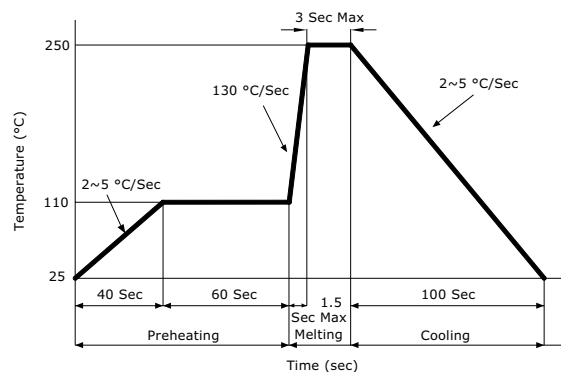

MODEL: CPI-137-83T | **DESCRIPTION:** PIEZO BUZZER INDICATOR**FEATURES**

- washable
- internally driven
- through hole

**SPECIFICATIONS**

parameter	conditions/description	min	typ	max	units
rated voltage			5		Vdc
operating voltage		4		10	Vdc
current consumption	at rated voltage			10	mA
rated frequency		3,800		4,800	Hz
sound pressure level	at 10 cm, rated voltage	83			dB
tone	continuous				
dimensions	Ø13.9 x 7.5				mm
weight				1.1	g
material	PBT				
terminal	pins (gold plating)				
operating temperature		-40		85	°C
storage temperature		-40		90	°C
washable	yes				
RoHS	yes				

Notes: 1. All specifications measured at 5-35°C, humidity at 45-85%, under 86-106 kPa pressure, unless otherwise noted.

SOLDERABILITY

parameter	conditions/description	min	typ	max	units
hand soldering	maximum 2 seconds	330		380	°C
wave soldering	see recommended wave soldering profile			250	°C

MECHANICAL DRAWING

units: mm
tolerance: ±0.5 mm

PERFORMANCE CURVES

Voltage vs. Sound Pressure Level
at 10 cm, 25°C

Voltage vs. Current Consumption
at 25°C

PACKAGING

units: mm

Inner Egg Tray Size: 184 x 180 x 23 mm
 Carton Size: 440 x 400 x 310 mm
 Carton QTY: 6,000 pcs per carton