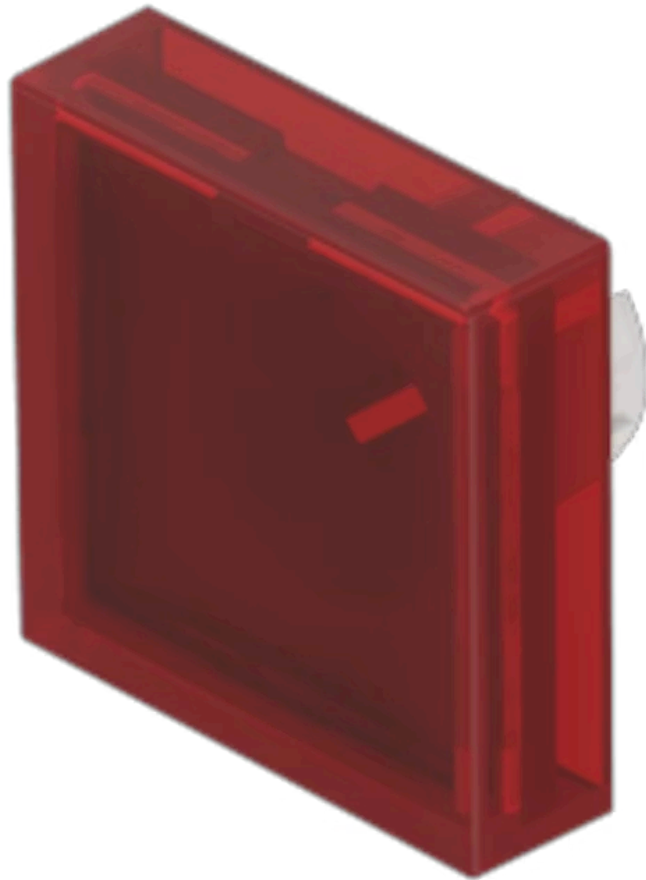

Lens

61-
9671.2

<https://www.eao.com/component/61-9671.2/en/lens>

Your product:

61-9671.2 Lens

FRONT

Front form: Square

OPERATING-/INDICATION PART

Lens colour: Red

Lens material: Plastic, according to UL 94 V0

Lens illumination: Illuminated

Lens shape: Flush

Lens optics: transparent

MECHANICAL CHARACTERISTICS

Weight: 0.002 kg

CERTIFICATE

REACH: REACH compliant

RoHS: RoHS compliant

OTHER

Short Description: Lens, 18 mm x 18 mm, Illuminated, Red, Flush, Plastic, according to UL 94 V0

Dimension: 18 mm x 18 mm