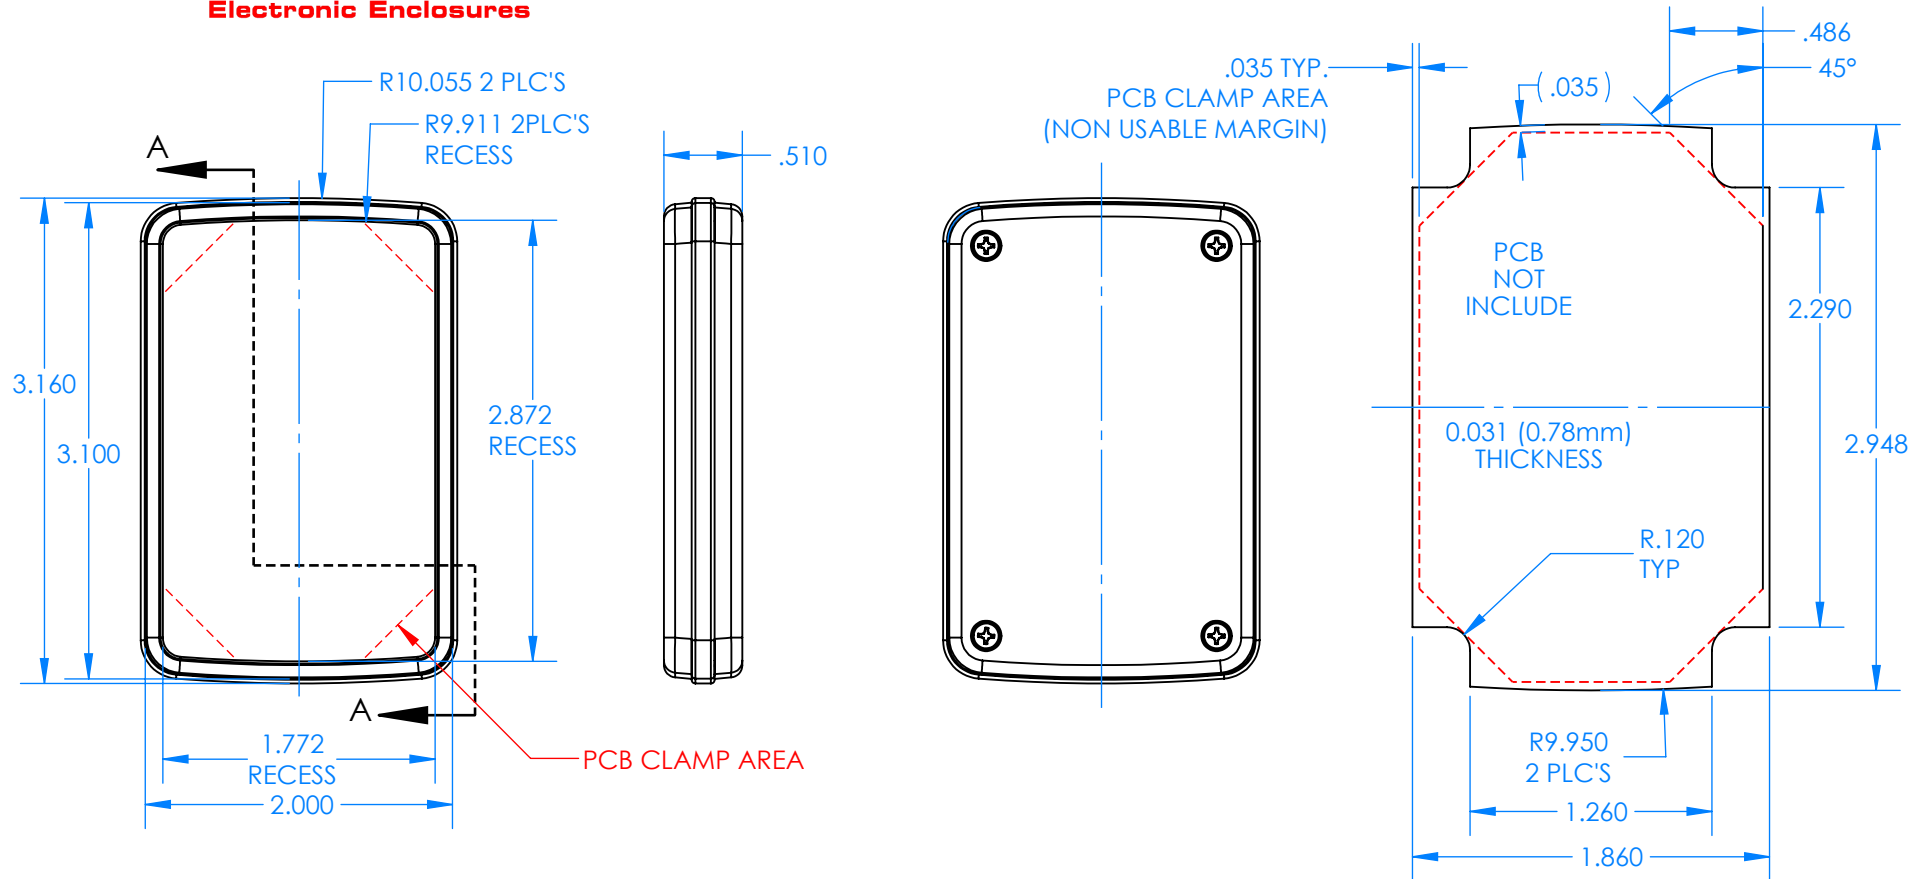

SERPAC CX60D-YY-A-ZZ

Electronic Enclosures

Enclosure color (YY)

Top-Bottom combinations available

- BK=black
- CL=clear
- TRGY=translucent gray
- TRRD=translucent red

Seal color (ZZ)

- BK=black
- BL=blue
- GM=gunmetal
- NG=neon green
- NO=neon orange
- OR=orange
- YL=yellow
- WH=white

PN	Description
5531D	(1) BW 6A Top style D
5532D	(1) BW 6A Bottom style D
5540A	(1) CX6A Series perimeter seal style A
6057	(4) #2 X 3/8" SS PH HD screw TORQUE 35-60 in-oz.

Wateright enclosure meets or exceeds:
IP67
NEMA 4X, 12, 13