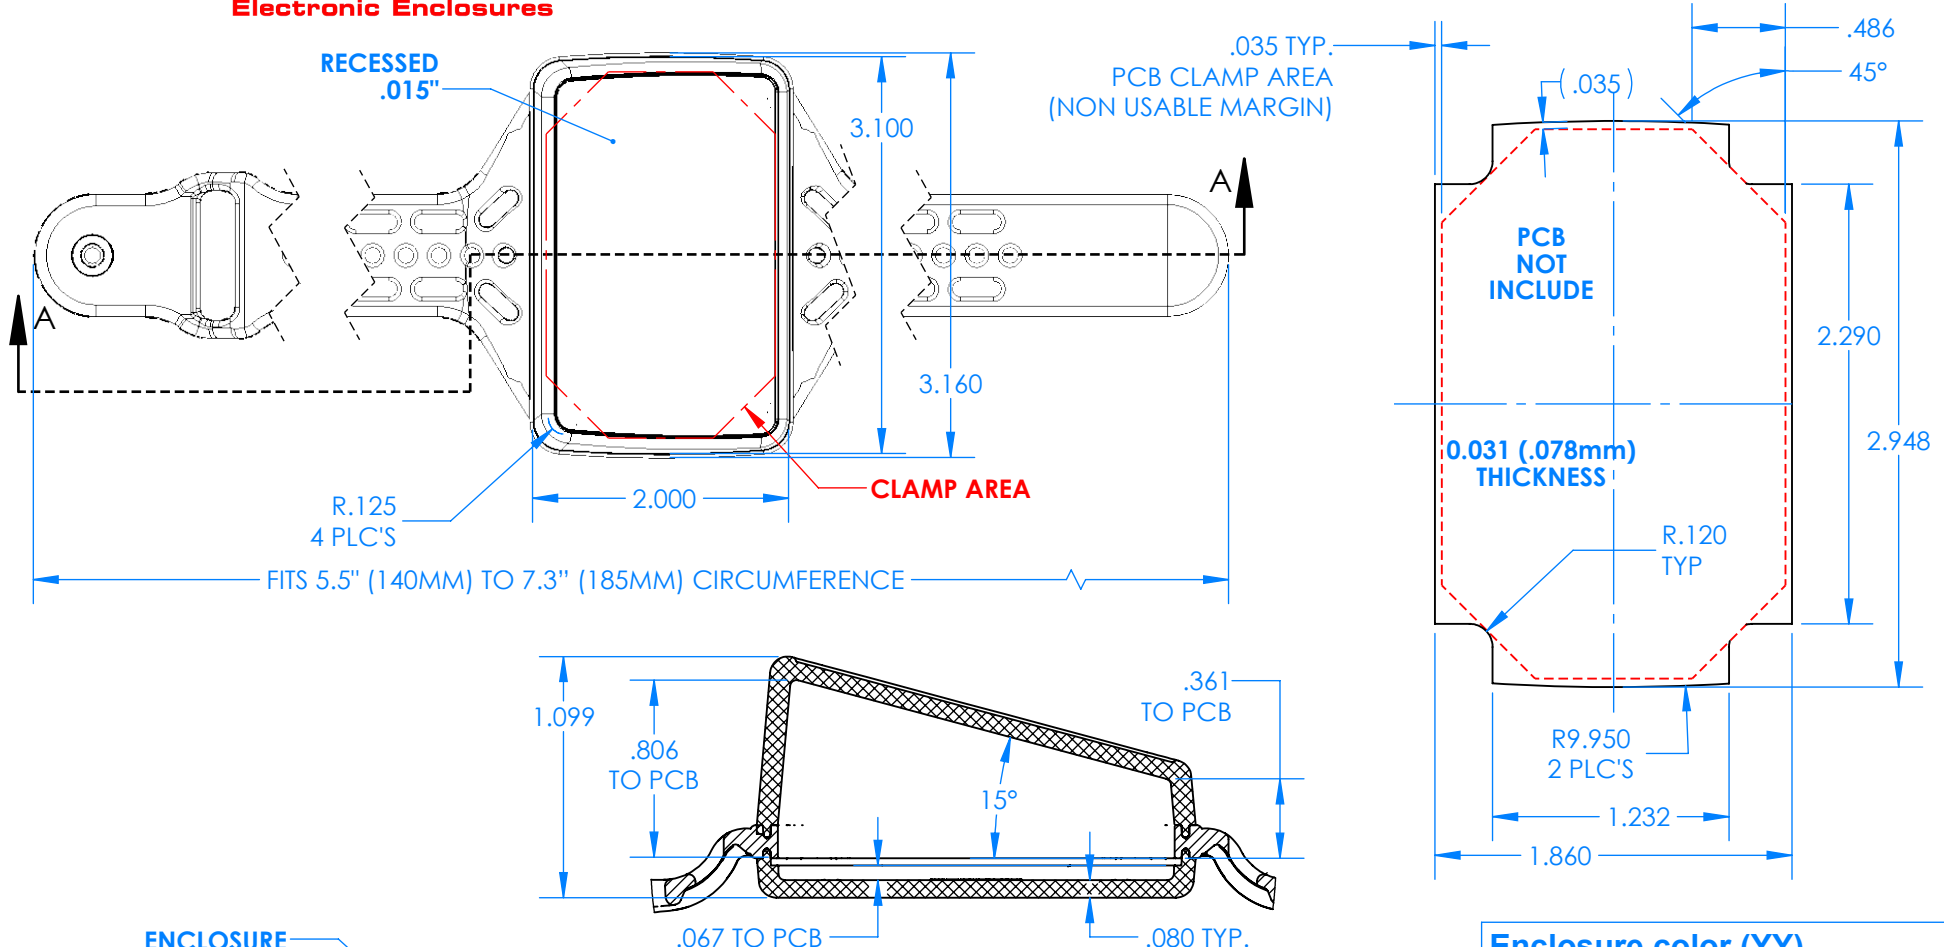

# SERPAC BW61SD-YY-CS-ZZ

Electronic Enclosures

SECTION A-A

**Enclosure color (YY)**

Top-Bottom combinations available

- BK=black
- CL=clear
- TRGY=translucent gray
- TRRD=translucent red

**Strap color (ZZ)**

- BK=black
- BL=blue
- GM=gunmetal
- NG=neon green
- NO=neon orange
- OR=orange
- YL=yellow
- WH=white

PN	Description
5537D	(1) BW 6B Slanted Top style D
5532D	(1) BW 6A Bottom style D
5538C	(1) BW 6C Small Strap style D
6057	(4) #2 X 3/8" SS PH HD screw TORQUE 35-60 in-oz.

**Watertight enclosure meets or exceed:**  
**IP67**  
**NEMA 4**