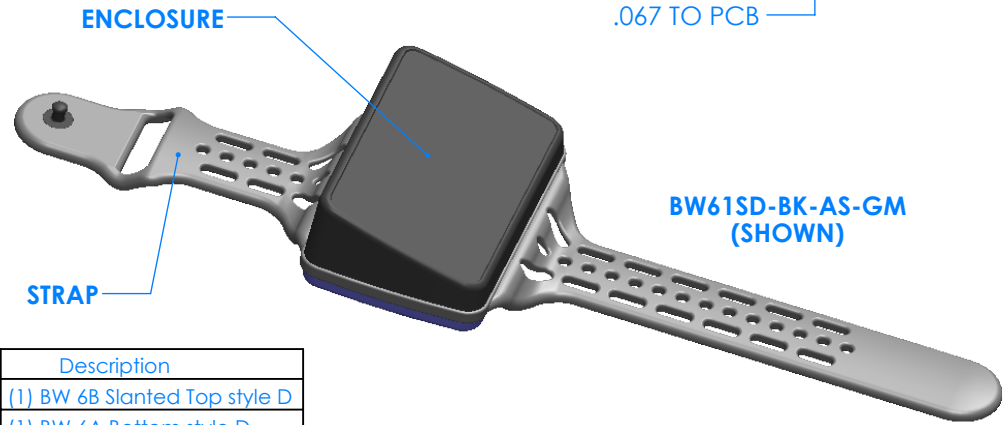

# SERPAC BW61SD-YY-CS-ZZ

Electronic Enclosures

SECTION A-A

**Enclosure color (YY)**

Top-Bottom combinations available

- BK=black
- CL=clear
- TRGY=translucent gray
- TRRD=translucent red

**Strap color (ZZ)**

- BK=black
- BL=blue
- GM=gunmetal
- NG=neon green
- NO=neon orange
- OR=orange
- YL=yellow
- WH=white

PN	Description
5537D	(1) BW 6B Slanted Top style D
5532D	(1) BW 6A Bottom style D
5538C	(1) BW 6C Small Strap style D
6057	(4) #2 X 3/8" SS PH HD screw TORQUE 35-60 in-oz.