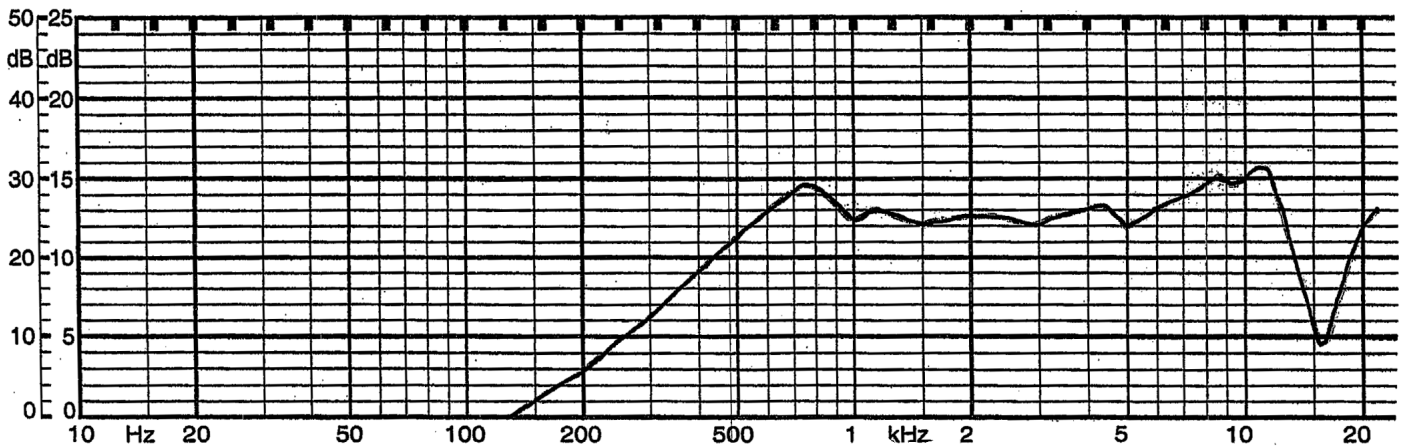

MODEL: CLS0301-L152 | **DESCRIPTION:** SPEAKER**FEATURES**

- 30 mm
- round frame
- 1.0 W
- 8 Ω
- neodymium magnet
- paper cone
- wire leads

**SPECIFICATIONS**

parameter	conditions/description	min	typ	max	units
input power			1.0	2.0	W
impedance	at 1.0 kHz, 1.0 V	6.8	8	9.2	Ω
resonant frequency (Fo)	at 1.0 V	440	550	660	Hz
frequency response		Fo		20,000	Hz
sound pressure level	at 1.0 W, 50 cm, avg at 0.8, 1.0, 1.2, 1.5 kHz	83	86	89	dB
buzz, rattle, etc.	must be normal at sine wave			2.83	V
dimensions	$\varnothing 30 \times 5.9$				mm
magnet	Nd-Fe-B				
cone material	paper				
terminal	wire leads				
weight			6.5		g
operating temperature		-25		70	$^{\circ}\text{C}$
hand soldering	for maximum 3 seconds	340	350	360	$^{\circ}\text{C}$
RoHS	yes				

MECHANICAL DRAWING

units: mm

wire: UL1007 28 AWG
length: 152 mm

FREQUENCY RESPONSE CURVE

parameter	conditions/description
potentiometer range	50 dB
rectifier	RMS
lower limit frequency	20 Hz
wr. speed	100 mm/sec
zero level	60 dB