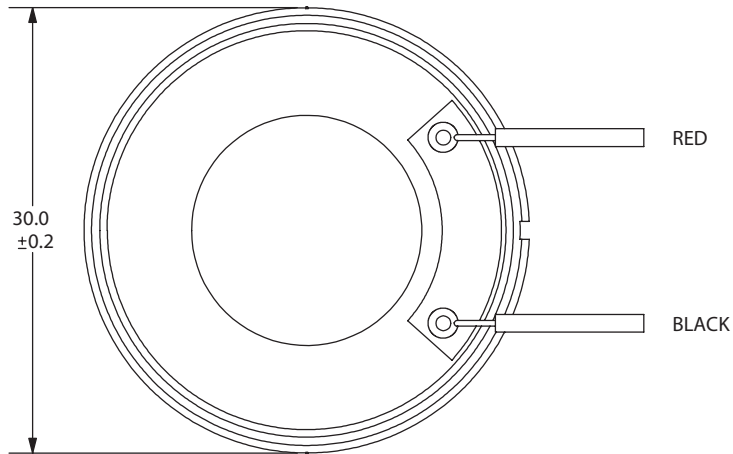

MODEL: CLS0301-L152 | **DESCRIPTION:** SPEAKER**FEATURES**

- 30 mm
- round frame
- 1.0 W
- 8 Ω
- neodymium magnet
- paper cone
- wire leads

**SPECIFICATIONS**

parameter	conditions/description	min	typ	max	units
input power			1.0	2.0	W
impedance	at 1.0 kHz, 1.0 V	6.8	8	9.2	Ω
resonant frequency (Fo)	at 1.0 V	440	550	660	Hz
frequency response		Fo		20,000	Hz
sound pressure level	at 1.0 W, 50 cm, avg at 0.8, 1.0, 1.2, 1.5 kHz	83	86	89	dB
buzz, rattle, etc.	must be normal at sine wave			2.83	V
dimensions	$\varnothing 30 \times 5.9$				mm
magnet	Nd-Fe-B				
cone material	paper				
terminal	wire leads				
weight			6.5		g
operating temperature		-25		70	$^{\circ}\text{C}$
hand soldering	for maximum 3 seconds	340	350	360	$^{\circ}\text{C}$
RoHS	yes				

MECHANICAL DRAWING

units: mm

wire: UL1007 28 AWG
length: 152 mm

FREQUENCY RESPONSE CURVE

parameter	conditions/description
potentiometer range	50 dB
rectifier	RMS
lower limit frequency	20 Hz
wr. speed	100 mm/sec
zero level	60 dB