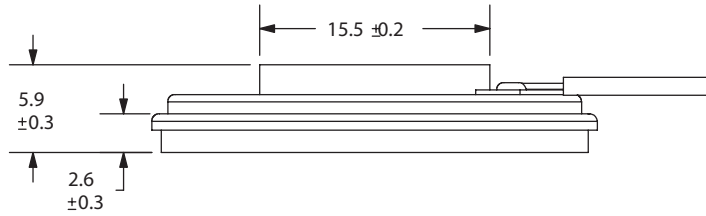

MODEL: CLS0301-L152 | **DESCRIPTION:** SPEAKER**FEATURES**

- 30 mm
- round frame
- 1.0 W
- 8 Ω
- neodymium magnet
- paper cone
- wire leads

**SPECIFICATIONS**

parameter	conditions/description	min	typ	max	units
input power			1.0	2.0	W
impedance	at 1.0 kHz, 1.0 V	6.8	8	9.2	Ω
resonant frequency (Fo)	at 1.0 V	440	550	660	Hz
frequency response		Fo		20,000	Hz
sound pressure level	at 1.0 W, 50 cm, avg at 0.8, 1.0, 1.2, 1.5 kHz	83	86	89	dB
buzz, rattle, etc.	must be normal at sine wave			2.83	V
dimensions	$\varnothing 30 \times 5.9$				mm
magnet	Nd-Fe-B				
cone material	paper				
terminal	wire leads				
weight			6.5		g
operating temperature		-25		70	$^{\circ}\text{C}$
hand soldering	for maximum 3 seconds	340	350	360	$^{\circ}\text{C}$
RoHS	yes				

MECHANICAL DRAWING

units: mm

wire: UL1007 28 AWG
length: 152 mm

FREQUENCY RESPONSE CURVE

parameter	conditions/description
potentiometer range	50 dB
rectifier	RMS
lower limit frequency	20 Hz
wr. speed	100 mm/sec
zero level	60 dB