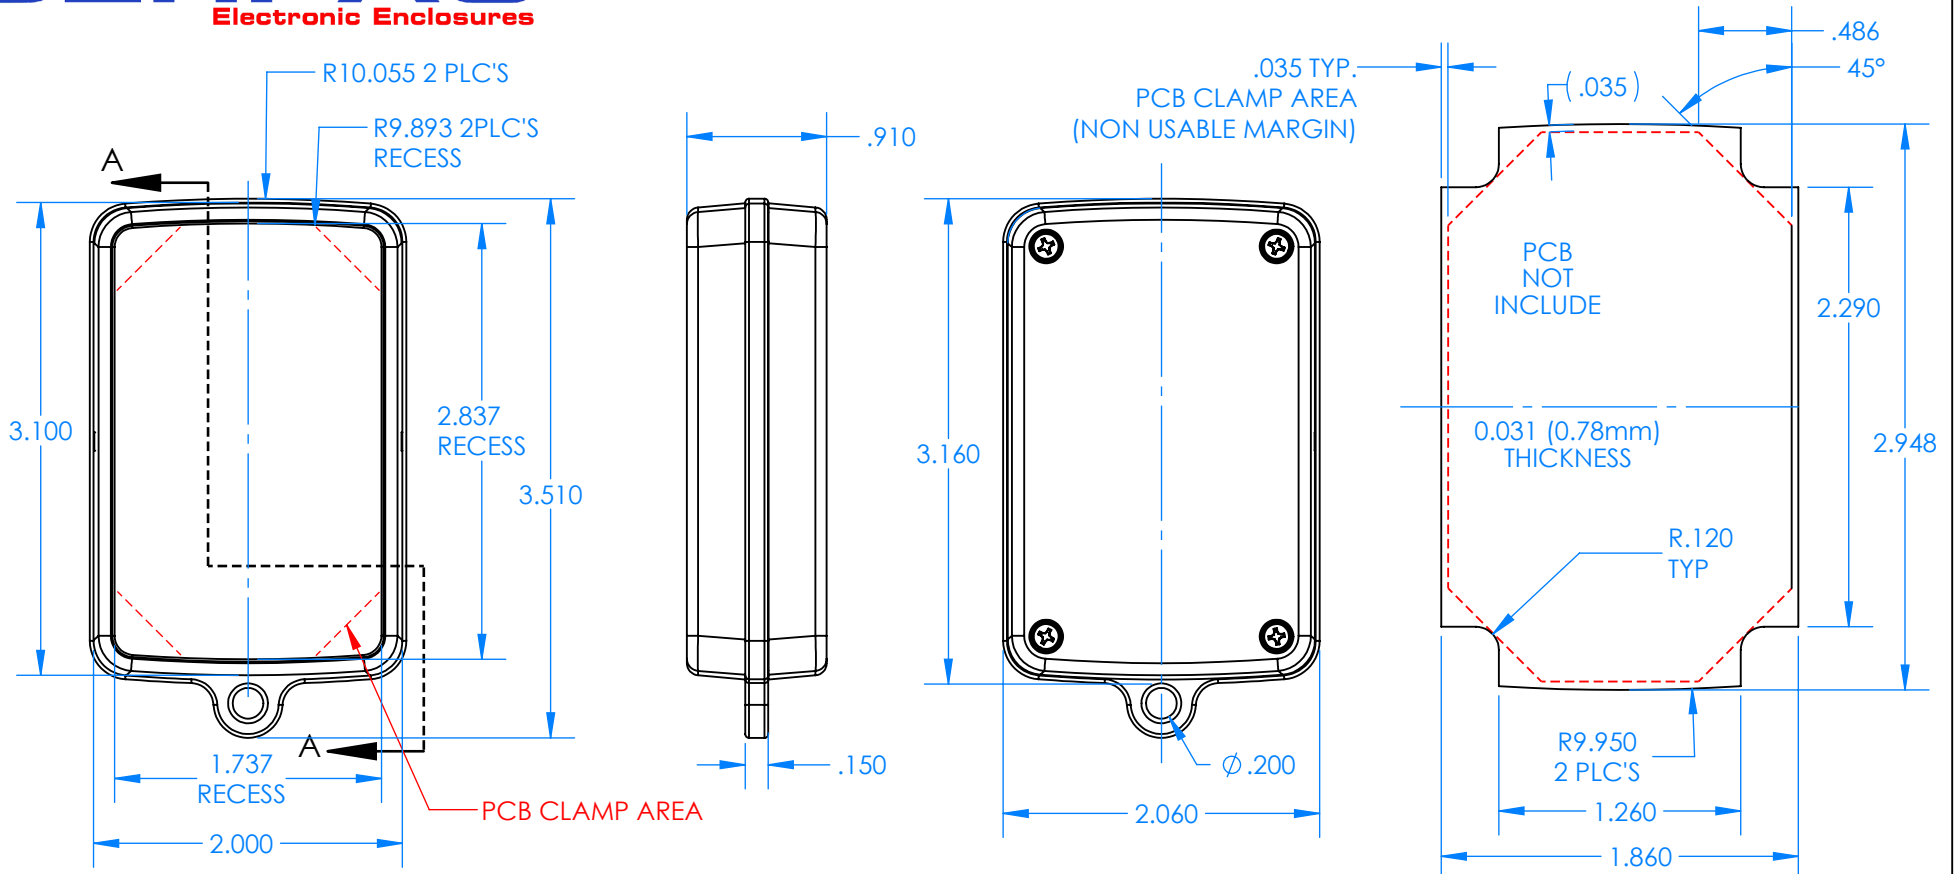

SERPAC CXL68D-YY-A-ZZ

Electronic Enclosures

Enclosure color (YY)

Top-Bottom combinations available

- BK=black
- CL=clear
- TRGY=translucent gray
- TRRD=translucent red

Seal color (ZZ)

- BK=black
- BL=blue
- GM=gunmetal
- NG=neon green
- NO=neon orange
- OR=orange
- YL=yellow
- WH=white

PN	Description
5535D	(1) BW 6C Top style D
5536D	(1) BW 6C Bottom style D
5541A	(1) CXL6A Series perimeter seal style A
6057	(4) #2 X 3/8" SS PH HD screw TORQUE 35-60 in-oz.

Watertight enclosure meets or exceeds:
IP67
NEMA 4X, 12, 13