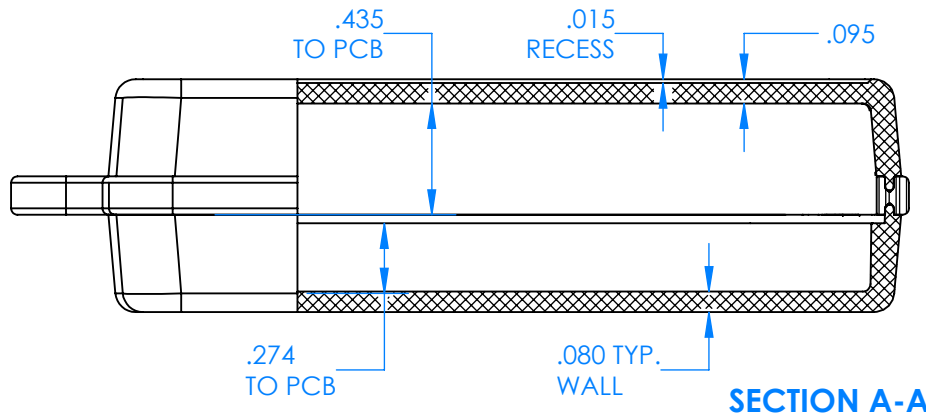

SERPAC CXL68D-YY-A-ZZ

Electronic Enclosures

Enclosure color (YY)

Top-Bottom combinations available

- BK=black
- CL=clear
- TRGY=translucent gray
- TRRD=translucent red

Seal color (ZZ)

- BK=black
- BL=blue
- GM=gunmetal
- NG=neon green
- NO=neon orange
- OR=orange
- YL=yellow
- WH=white

PN	Description
5535D	(1) BW 6C Top style D
5536D	(1) BW 6C Bottom style D
5541A	(1) CXL6A Series perimeter seal style A
6057	(4) #2 X 3/8" SS PH HD screw TORQUE 35-60 in-oz.

Watertight enclosure meets or exceeds:
IP67
NEMA 4X, 12, 13