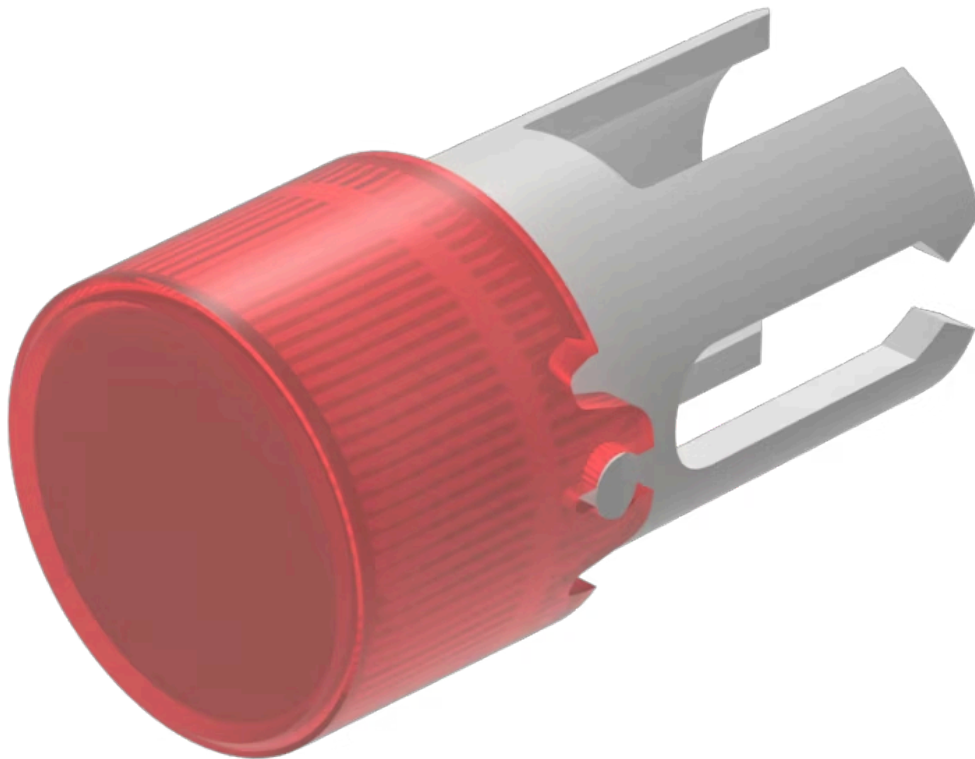

Lens

19-
931.2

<https://www.eao.com/component/19-931.2/en/lens>

Your product:

19-931.2 Lens

FRONT

Front form: Round

OPERATING-/INDICATION PART

Lens colour: Red

Lens material: Plastic

Lens illumination: Illuminated

Lens shape: Flush

Lens optics: transparent

MECHANICAL CHARACTERISTICS

Weight: 0 kg

CERTIFICATE

REACH: REACH compliant

RoHS: RoHS compliant

OTHER

Short Description: Lens, Ø 7.3 mm, Illuminated, Red, Flush, Plastic

Dimension: Ø 7.3 mm

Product attributes: For film insert