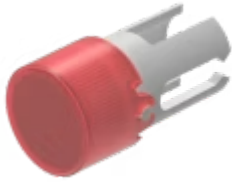

Lens

19-
931.2

<https://www.eao.com/component/19-931.2/en/lens>

Your product:

19-931.2 Lens

FRONT

Front form: Round

OPERATING-/INDICATION PART

Lens colour: Red

Lens material: Plastic

Lens illumination: Illuminated

Lens shape: Flush

Lens optics: transparent

MECHANICAL CHARACTERISTICS

Weight: 0 kg

CERTIFICATE

REACH: REACH compliant

RoHS: RoHS compliant

OTHER

Short Description: Lens, Ø 7.3 mm, Illuminated, Red, Flush, Plastic

Dimension: Ø 7.3 mm

Product attributes: For film insert