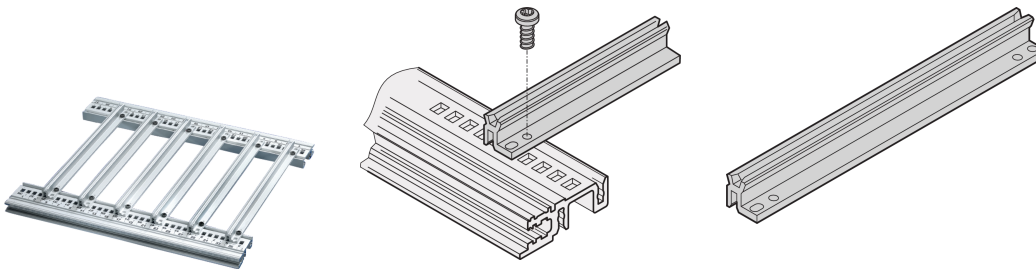

# Guide Rail Accessory Type for Heavy PCBs, Extra Strong, Aluminum, 340 mm, 2 mm Groove Width, Silver

## CATALOG NUMBER

**34562-884**

This reinforced guide rail for heavy PCBs of the type accessory, forms a reliable interface between the subrack mechanics and the sub-assemblies. The guide rails can additionally be bolted to the horizontal

## FEATURES

For especially heavy PCBs, plug-in units or frame type plug-in units

Mounting, for bolting to type H (heavy) and type R (rugged) horizontal rails only

Aluminium profile

## PRODUCT ATTRIBUTES

Package Quantity: 1

Color: Silver

Finish: Anodized

Material: Aluminum

Product Family: EuropacPRO; RatiopacPRO; RatiopacPRO AIR; CompacPRO; PropacPRO; MultipacPRO; Inpac

Product Type: Guide Rail