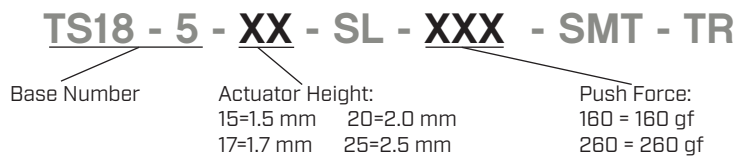

SERIES: TS18 | **DESCRIPTION:** TACTILE SWITCH

FEATURES

- surface mount
- 1.5-2.5 mm actuator height options
- 160-260 gf push force options

SPECIFICATIONS

parameter	conditions/description	min	typ	max	units
rated voltage		1		12	Vdc
rated current		0.01		50	mA
withstanding voltage	for 1 minute		250		Vac
contact resistance	applying load of 2 times operating force at 5 Vdc, 10 mA			100	mΩ
insulation resistance	at 100 Vdc for 1 minute	100			MΩ
operating force	see force table				
actuator travel		0.10	0.20	0.30	mm
operating temperature		-30		80	°C
storage temperature		-40		90	°C
life	rated load, 2 cycles/second, 1.5 times operating force 160 gf models 260 gf models		80,000 60,000		cycles cycles
vibration	10-55-10 Hz, 1.5 mm amplitude, 2 hours on each XYZ				
flammability rating	see material table				
RoHS	yes				

PART NUMBER KEY

MECHANICAL DRAWING

units: mm
 tolerance: ±0.2 mm
 unless otherwise noted

ITEM	DESCRIPTION	MATERIAL	PLATING/COLOR
1	terminals	phosphor copper	silver
2	housing	LCP [UL94V-0]	black
3	contacts	SUS	silver
4	film	PI	yellow
5	cover	SUS	
6	stem	brass	yellow