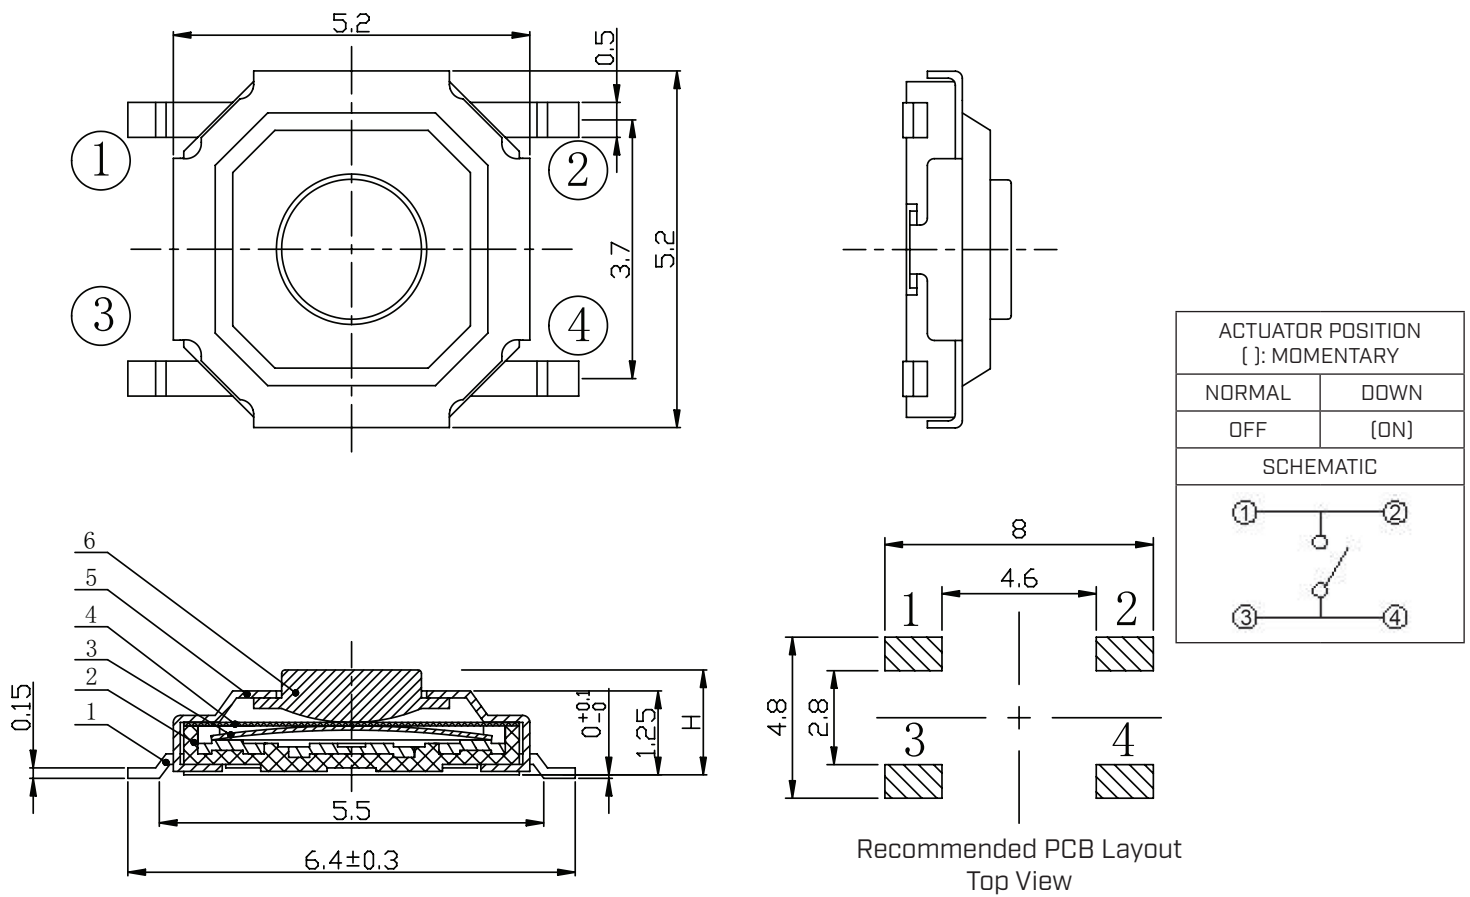

SERIES: TS18 | **DESCRIPTION:** TACTILE SWITCH

FEATURES

- surface mount
- 1.5-2.5 mm actuator height options
- 160-260 gf push force options

SPECIFICATIONS

parameter	conditions/description	min	typ	max	units
rated voltage		1		12	Vdc
rated current		0.01		50	mA
withstanding voltage	for 1 minute		250		Vac
contact resistance	applying load of 2 times operating force at 5 Vdc, 10 mA			100	mΩ
insulation resistance	at 100 Vdc for 1 minute	100			MΩ
operating force	see force table				
actuator travel		0.10	0.20	0.30	mm
operating temperature		-30		80	°C
storage temperature		-40		90	°C
life	rated load, 2 cycles/second, 1.5 times operating force 160 gf models 260 gf models		80,000 60,000		cycles cycles
vibration	10-55-10 Hz, 1.5 mm amplitude, 2 hours on each XYZ				
flammability rating	see material table				
RoHS	yes				

PART NUMBER KEY

MECHANICAL DRAWING

units: mm
 tolerance: ±0.2 mm
 unless otherwise noted

ITEM	DESCRIPTION	MATERIAL	PLATING/COLOR
1	terminals	phosphor copper	silver
2	housing	LCP [UL94V-0]	black
3	contacts	SUS	silver
4	film	PI	yellow
5	cover	SUS	
6	stem	brass	yellow