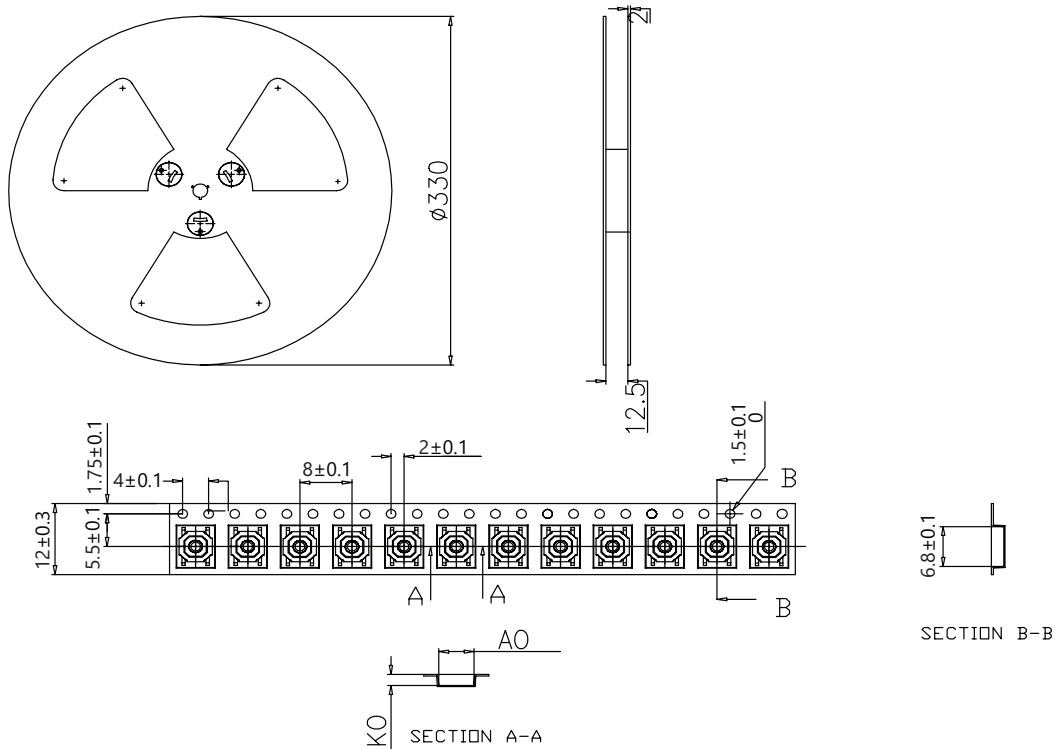

SERIES: TS18 | **DESCRIPTION:** TACTILE SWITCH

FEATURES

- surface mount
- 1.5-2.5 mm actuator height options
- 160-260 gf push force options

SPECIFICATIONS

parameter	conditions/description	min	typ	max	units
rated voltage		1		12	Vdc
rated current		0.01		50	mA
withstanding voltage	for 1 minute		250		Vac
contact resistance	applying load of 2 times operating force at 5 Vdc, 10 mA			100	mΩ
insulation resistance	at 100 Vdc for 1 minute	100			MΩ
operating force	see force table				
actuator travel		0.10	0.20	0.30	mm
operating temperature		-30		80	°C
storage temperature		-40		90	°C
life	rated load, 2 cycles/second, 1.5 times operating force 160 gf models 260 gf models		80,000 60,000		cycles cycles
vibration	10-55-10 Hz, 1.5 mm amplitude, 2 hours on each XYZ				
flammability rating	see material table				
RoHS	yes				

PART NUMBER KEY

MECHANICAL DRAWING

units: mm
 tolerance: ±0.2 mm
 unless otherwise noted

ITEM	DESCRIPTION	MATERIAL	PLATING/COLOR
1	terminals	phosphor copper	silver
2	housing	LCP [UL94V-0]	black
3	contacts	SUS	silver
4	film	PI	yellow
5	cover	SUS	
6	stem	brass	yellow

Notes: 1. Do not exceed 2 reflow cycles.

PACKAGING

Packaging Table					
Actuator Height Models (mm)	Reel QTY	Carton Size [XxYxZ] (mm)	Carton QTY	KD (mm)	A0 (mm)
1.5	4,000	340 x 430 x 340	80,000	1.8±0.1	5.4±0.1
1.7~2.0	4,000	340 x 430 x 340	80,000	2.05±0.1	5.6±0.1
2.5	3,000	340 x 430 x 340	60,000	2.8±0.1	5.4±0.1