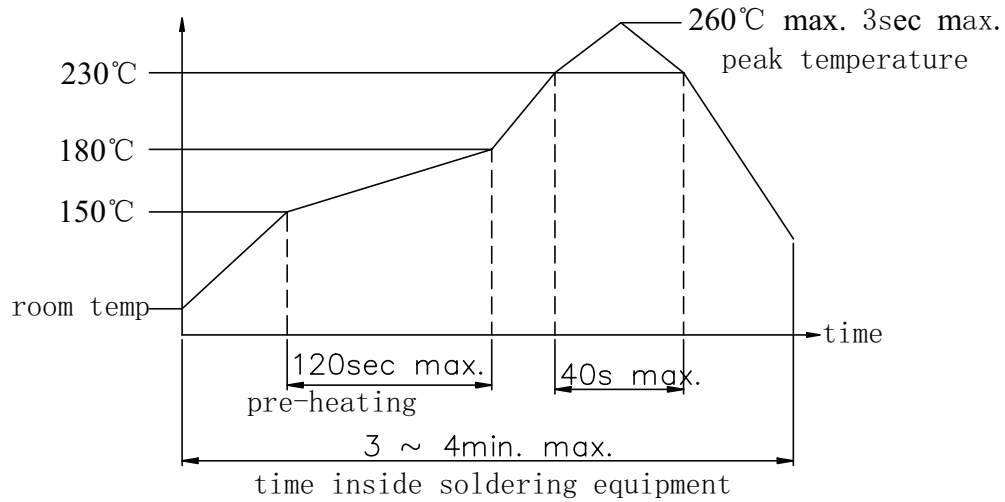

SOLDERABILITY

parameter	conditions/description	min	typ	max	units
hand soldering	for maximum 3 seconds			350	°C
reflow soldering¹	see reflow profile			260	°C

Notes: 1. Do not exceed 2 reflow cycles.