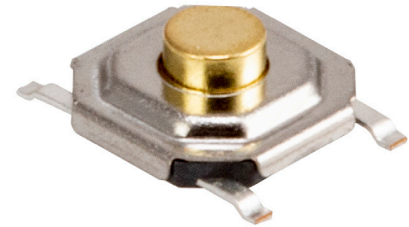

SERIES: TS18 | **DESCRIPTION:** TACTILE SWITCH

FEATURES

- surface mount
- 1.5-2.5 mm actuator height options
- 160-260 gf push force options

SPECIFICATIONS

parameter	conditions/description	min	typ	max	units
rated voltage		1		12	Vdc
rated current		0.01		50	mA
withstanding voltage	for 1 minute		250		Vac
contact resistance	applying load of 2 times operating force at 5 Vdc, 10 mA			100	mΩ
insulation resistance	at 100 Vdc for 1 minute	100			MΩ
operating force	see force table				
actuator travel		0.10	0.20	0.30	mm
operating temperature		-30		80	°C
storage temperature		-40		90	°C
life	rated load, 2 cycles/second, 1.5 times operating force 160 gf models 260 gf models		80,000 60,000		cycles cycles
vibration	10-55-10 Hz, 1.5 mm amplitude, 2 hours on each XYZ				
flammability rating	see material table				
RoHS	yes				

PART NUMBER KEY

MECHANICAL DRAWING

units: mm
 tolerance: ±0.2 mm
 unless otherwise noted

ITEM	DESCRIPTION	MATERIAL	PLATING/COLOR
1	terminals	phosphor copper	silver
2	housing	LCP [UL94V-0]	black
3	contacts	SUS	silver
4	film	PI	yellow
5	cover	SUS	
6	stem	brass	yellow

Model	Press Force [gf]	Return Force [gf]
160	160±50	>20
260	260±50	>20

SOLDERABILITY

parameter	conditions/description	min	typ	max	units
hand soldering	for maximum 3 seconds			350	°C
reflow soldering ¹	see reflow profile			260	°C