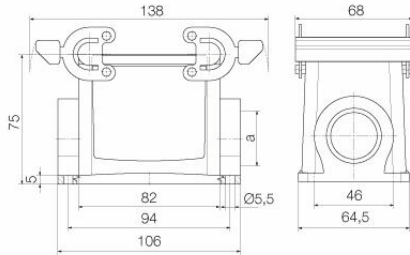

HDC 32A SBU 1PG29G

Weidmüller Interface GmbH & Co. KG
Klingenbergstraße 26
D-32758 Detmold
Germany

Drawings

www.weidmueller.com