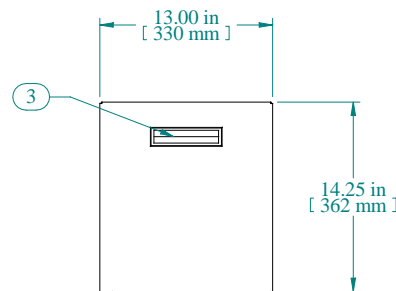

SECTION A-A

TOP VIEW

L.S. VIEW

FRONT VIEW

R.S. VIEW

BOTTOM VIEW

Item Number	Title	Quantity
1	RCBS - BOTTOM	1
2	RCBS - TOP & SIDES	1
3	BLACK PLASTIC HANDLE	2
4	PLUG BUMPER	4

PART NUMBERS

Data subject to change without notice. Isometric drawing not to scale.

**HAMMOND
MANUFACTURING™**

www.hammondmfg.com

PART NO. RCBS1901213