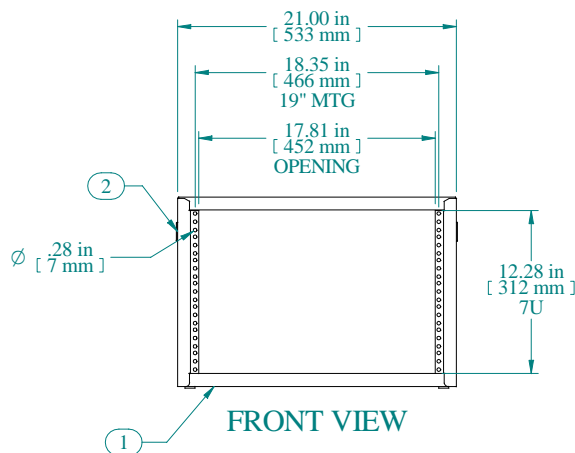

SECTION A-A

TOP VIEW

L.S. VIEW

FRONT VIEW

R.S. VIEW

BOTTOM VIEW

Item Number	Title	Quantity
1	RCBS - BOTTOM	1
2	RCBS - TOP & SIDES	1
3	BLACK PLASTIC HANDLE	2
4	PLUG BUMPER	4

PART NUMBERS

Data subject to change without notice. Isometric drawing not to scale.

**HAMMOND
MANUFACTURING™**

www.hammondmfg.com

PART NO. RCBS1901213