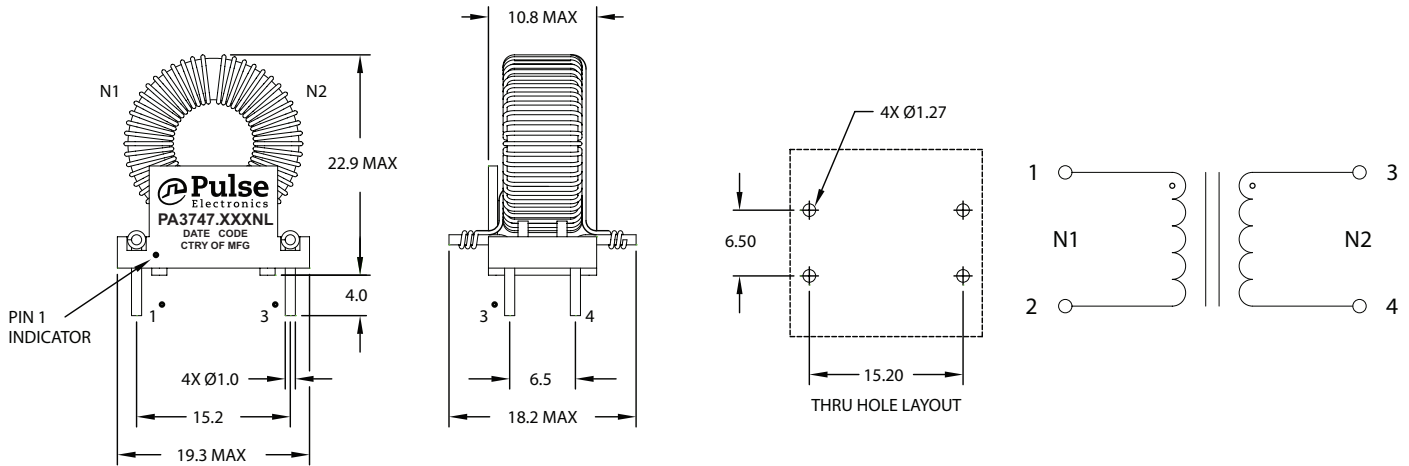

THT Common Mode Chokes

PA3747.XXXNL

Mechanical

Schematic

PA3747.XXXNL

For More Information

Pulse Worldwide Headquarters
12220 World Trade Drive
San Diego, CA
92128
U.S.A.

Pulse Europe
Zeppelinstrasse 15
71083 Herrenberg
Germany

Pulse China Headquarters
B402, Shenzhen Academy of
Aerospace Technology Bldg.
10th Kejian Road
High-Tech Zone
Nanshan District
Shenzhen, PR China
518057
Tel: 86 755 33966678
Fax: 86 755 33966700

Pulse North China
Room 2704/2705
Super Ocean Finance
Ctr.
2067 Yan An Road
West
Shanghai 200336
China
Tel: 86 21 62787060

Pulse South Asia
135 Joo Seng Road
#03-02
PM Industrial Bldg.
Singapore 368363
Tel: 65 6287 8998
Fax: 65 6287 8998

Pulse North Asia
3F, No. 198
Zhongyuan Road
Zhongli City
Taoyuan County 320
Taiwan R. O. C.
Tel: 886 3 4356768
Fax: 886 3 4356823
(Pulse)

Tel: 858 674 8100
Fax: 858 674 8262

Tel: 49 7032 7806 0
Fax: 49 7032 7806 12

Performance warranty of products offered on this data sheet is limited to the parameters specified. Data is subject to change without notice. Other brand and product names mentioned herein may be trademarks or registered trademarks of their respective owners. © Copyright, 2013. Pulse Electronics, Inc. All rights reserved.