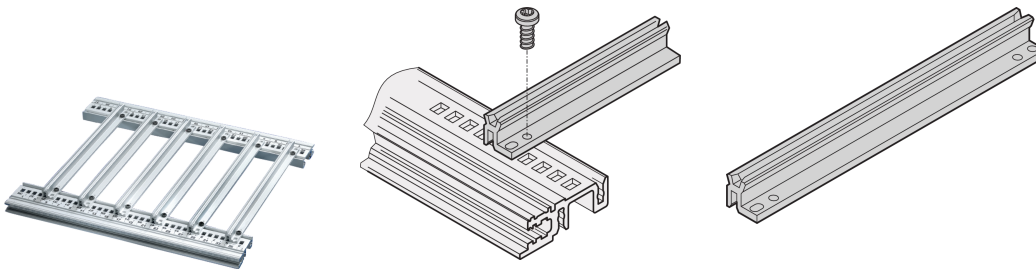

Guide Rail Accessory Type for Heavy PCBs, Extra Strong, Aluminum, 160 mm, 2.5 mm Groove Width, Silver

CATALOG NUMBER

34564-881

This reinforced guide rail for heavy PCBs of the type accessory, forms a reliable interface between the subrack mechanics and the sub-assemblies. The guide rails can additionally be bolted to the horizontal

CERTIFICATIONS

FEATURES

For especially heavy PCBs, plug-in units or frame type plug-in units

Mounting, for bolting to type H (heavy) and type R (rugged) horizontal rails only

Aluminium profile

PRODUCT ATTRIBUTES

Package Quantity: 1

Color: Silver

Finish: Anodized

Material: Aluminum

Product Family: EuropacPRO; RatiopacPRO; RatiopacPRO AIR; CompacPRO; PropacPRO; MultipacPRO; Inpac

Product Type: Guide Rail

Type: Heavy Duty