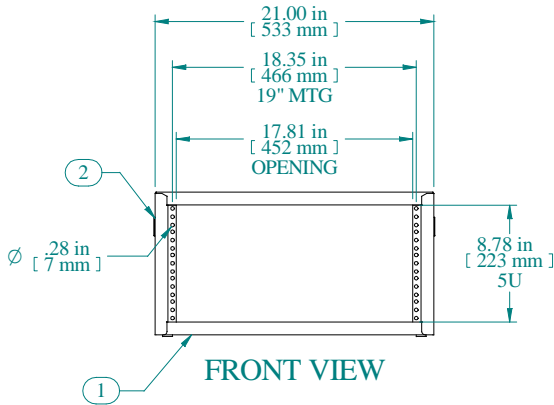

SECTION A-A

TOP VIEW

L.S. VIEW

FRONT VIEW

R.S. VIEW

BOTTOM VIEW

Item Number	Title	Quantity
1	RCBS - BOTTOM	1
2	RCBS - TOP - SIDES	1
3	BLACK PLASTIC HANDLE	2
4	PLUG BUMPER	4

PART NUMBERS

RCBS1900824BK1	PAINTED BLACK TEXTURED
RCBS1900824LG1	PAINTED RAL7035 TEXTURED

NOTES

Shipped with a starter pack of 10-32 clip nuts & matching quantity of 1421ABK black screws

Data subject to change without notice. Isometric drawing not to scale.