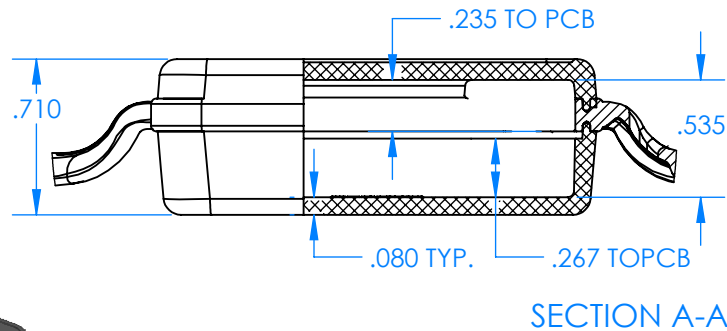

SERPAC BW66D-YY-CS-ZZ

Electronic Enclosures

BW66A-BK-AS-GM (SHOWN)

Enclosure color (YY)

Top-Bottom combinations available

- BK=black
- CL=clear
- TRGY=translucent gray
- TRRD=translucent red

Strap color (ZZ)

- BK=black
- BL=blue
- GM=gunmetal
- NG=neon green
- NO=neon orange
- OR=orange
- YL=yellow
- WH=white

PN	Description
5531D	(1) BW 6A Top style D
5536D	(1) BW 6C Bottom style D
5538C	(1) BW 6C Small Strap style D
6057	(4) #2 X 3/8" SS PH HD screw TORQUE 35-60 in-oz.