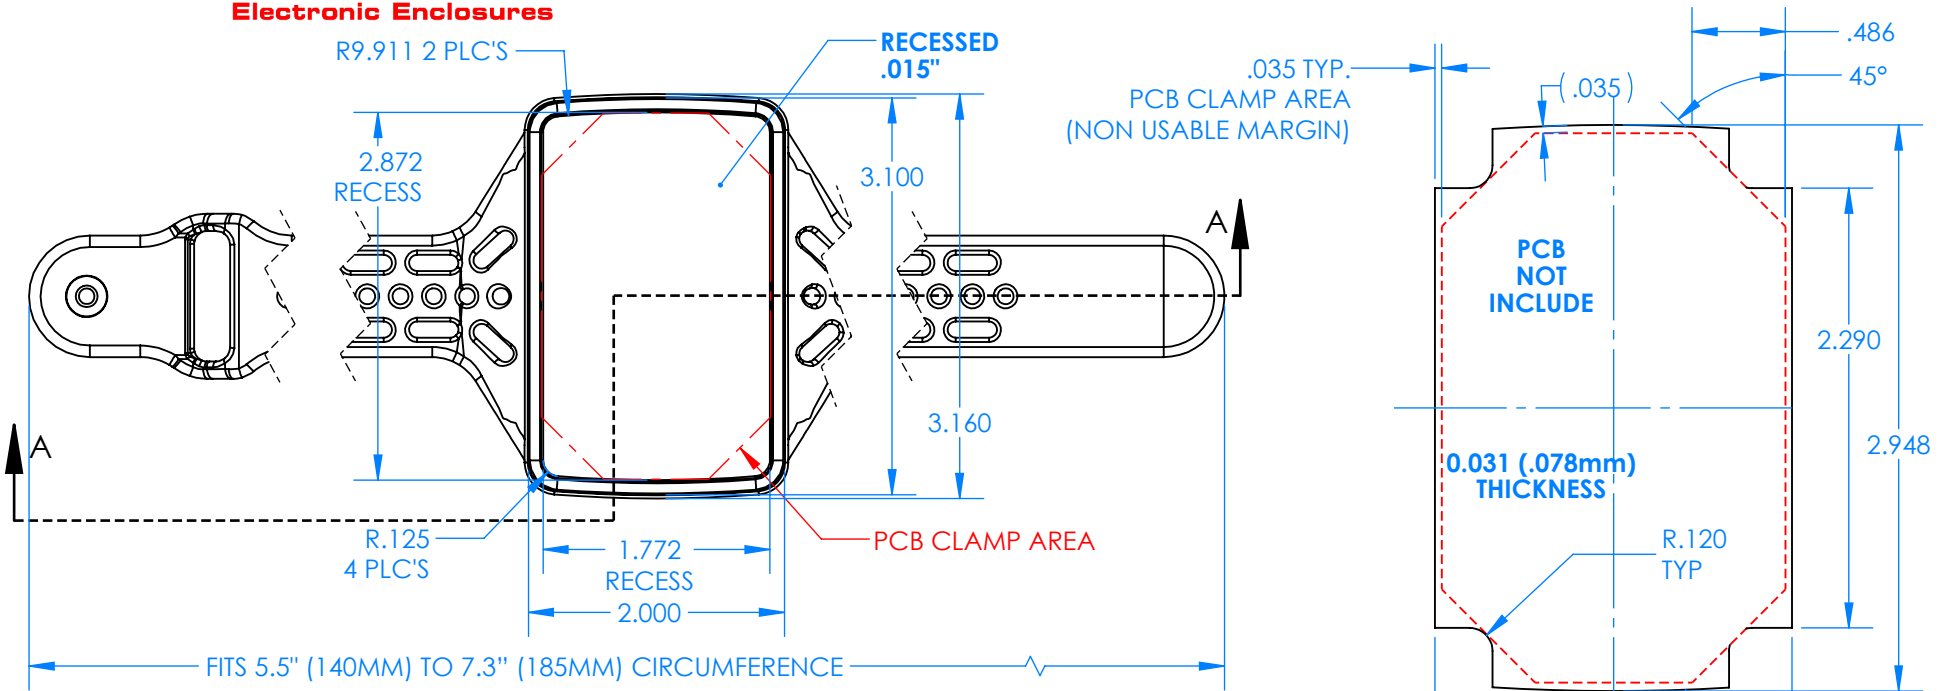

SERPAC BW66D-YY-CS-ZZ

Electronic Enclosures

BW66A-BK-AS-GM (SHOWN)

Enclosure color (YY)

Top-Bottom combinations available

- BK=black
- CL=clear
- TRGY=translucent gray
- TRRD=translucent red

Strap color (ZZ)

- BK=black
- BL=blue
- GM=gunmetal
- NG=neon green
- NO=neon orange
- OR=orange
- YL=yellow
- WH=white

PN	Description
5531D	(1) BW 6A Top style D
5536D	(1) BW 6C Bottom style D
5538C	(1) BW 6C Small Strap style D
6057	(4) #2 X 3/8" SS PH HD screw TORQUE 35-60 in-oz.

Watertight enclosure meets or exceeds:
IP67
NEMA 4