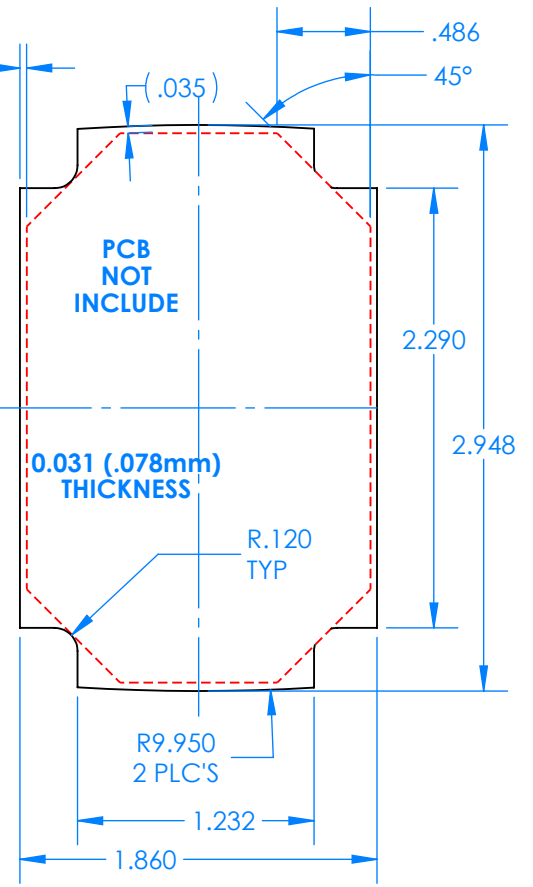

SERPAC BW66D-YY-CS-ZZ

Electronic Enclosures

BW66A-BK-AS-GM (SHOWN)

Enclosure color (YY)

Top-Bottom combinations available

- BK=black
- CL=clear
- TRGY=translucent gray
- TRRD=translucent red

Strap color (ZZ)

- BK=black
- BL=blue
- GM=gunmetal
- NG=neon green
- NO=neon orange
- OR=orange
- YL=yellow
- WH=white

PN	Description
5531D	(1) BW 6A Top style D
5536D	(1) BW 6C Bottom style D
5538C	(1) BW 6C Small Strap style D
6057	(4) #2 X 3/8" SS PH HD screw TORQUE 35-60 in-oz.

Watertight enclosure meets or exceeds:
IP67
NEMA 4