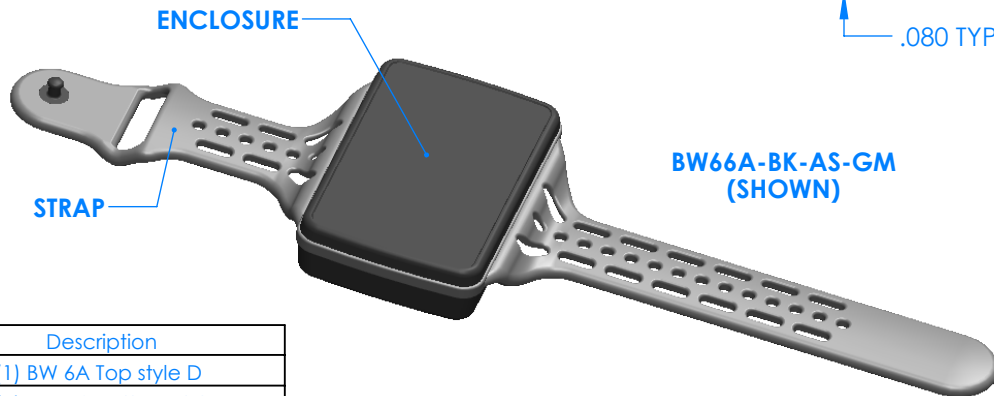

SERPAC BW66D-YY-CS-ZZ

Electronic Enclosures

BW66A-BK-AS-GM (SHOWN)

Enclosure color (YY)

Top-Bottom combinations available

- BK=black
- CL=clear
- TRGY=translucent gray
- TRRD=translucent red

Strap color (ZZ)

- BK=black
- BL=blue
- GM=gunmetal
- NG=neon green
- NO=neon orange
- OR=orange
- YL=yellow
- WH=white

PN	Description
5531D	(1) BW 6A Top style D
5536D	(1) BW 6C Bottom style D
5538C	(1) BW 6C Small Strap style D
6057	(4) #2 X 3/8" SS PH HD screw TORQUE 35-60 in-oz.

Watertight enclosure meets or exceeds:
IP67
NEMA 4