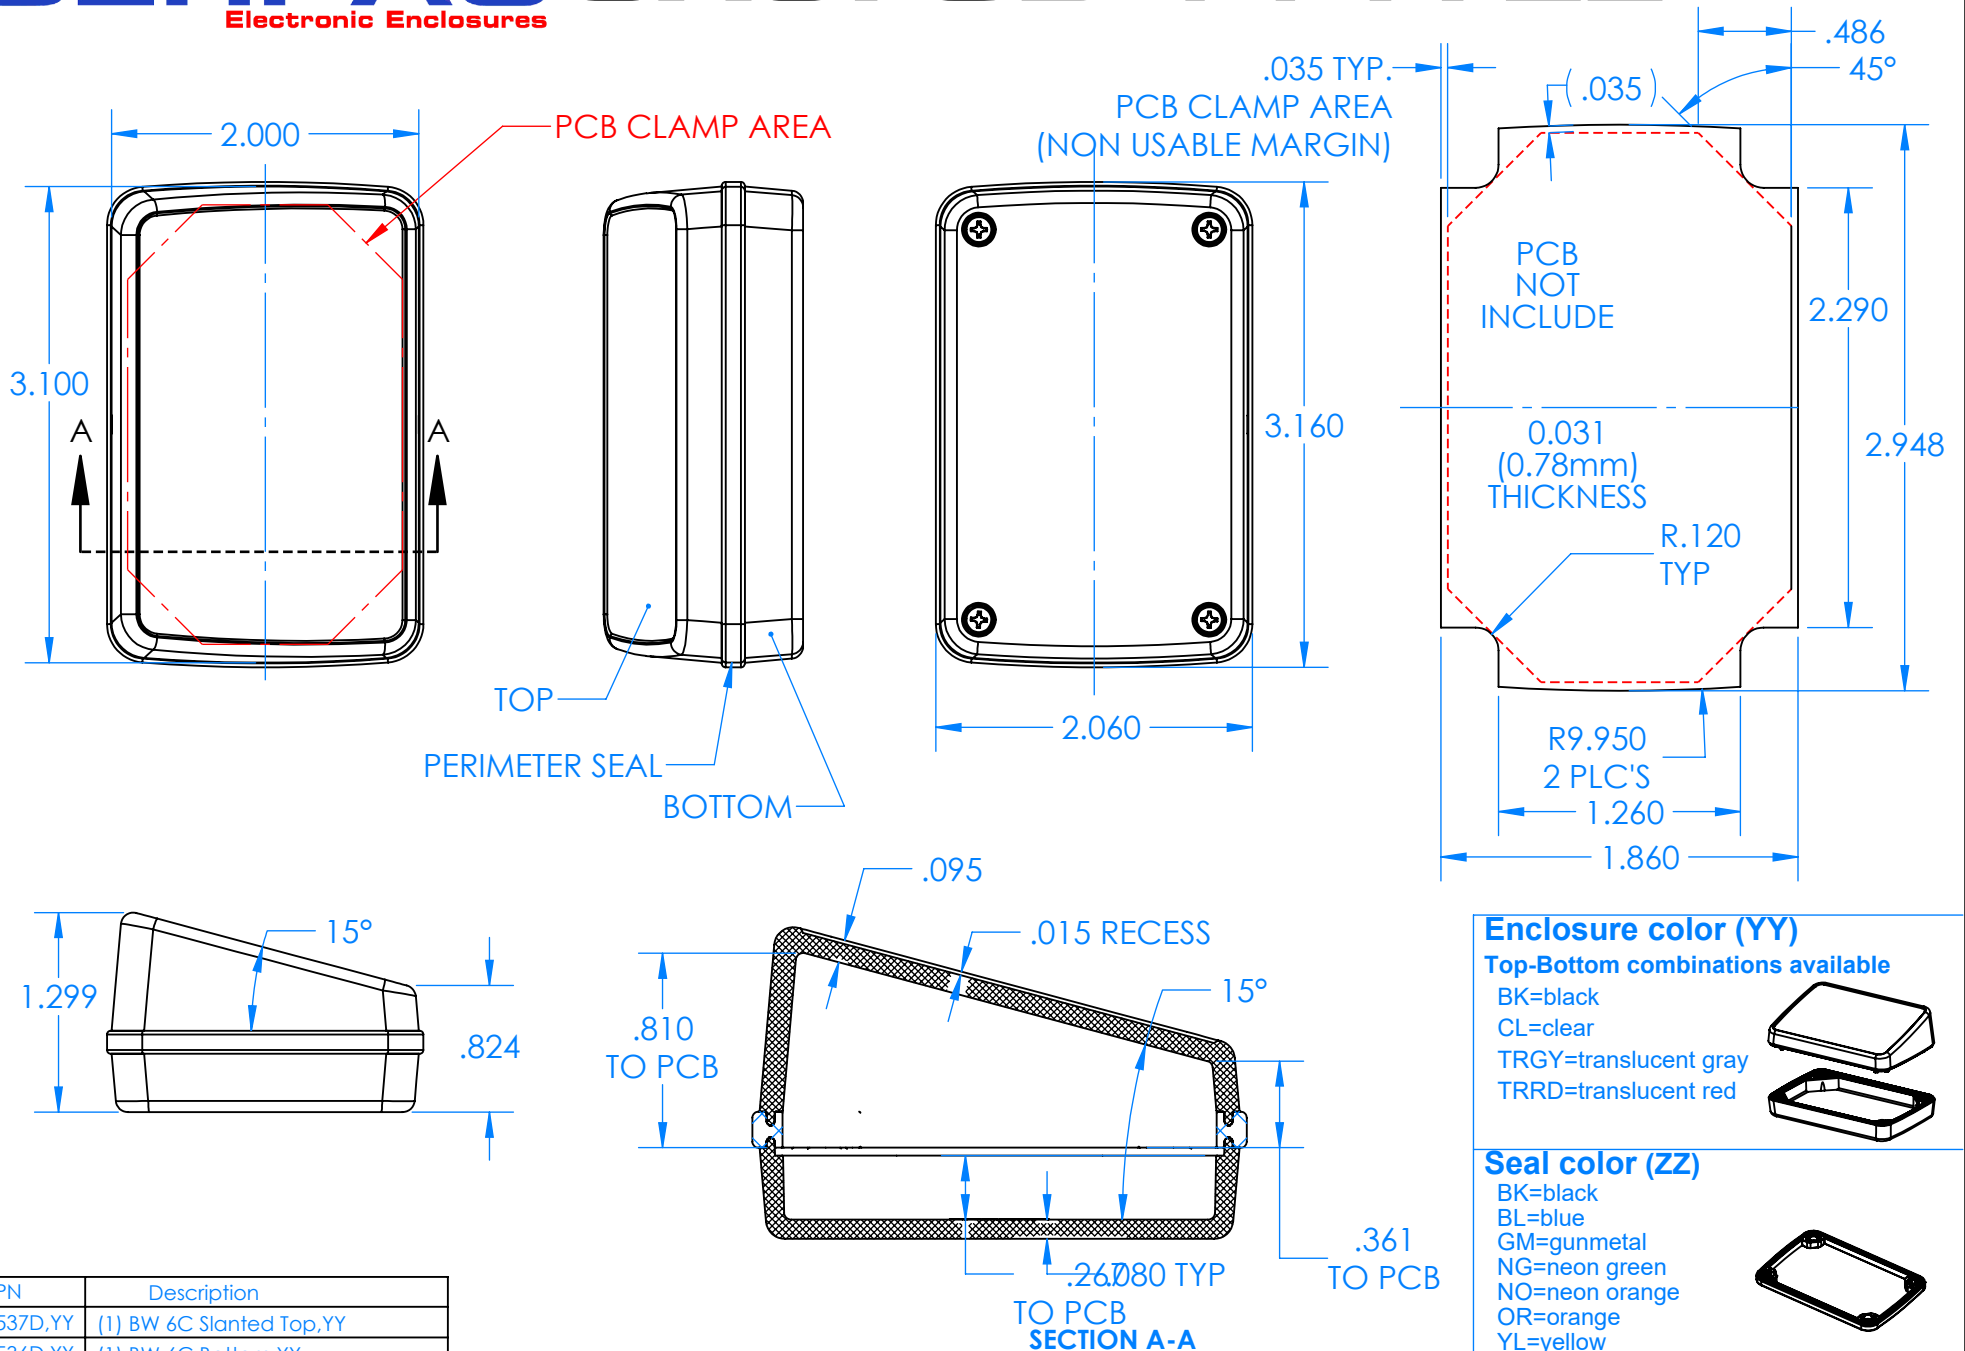

SERPAC CX67SD-YY-A-ZZ

Electronic Enclosures

PN	Description
5537D,YY	(1) BW 6C Slanted Top,YY
5536D,YY	(1) BW 6C Bottom,YY
5540A,ZZ	(1) CX6A Series perimeter seal, ZZ
6057	(4) #2 X 3/8" SS PH HD screw TORQUE 35-60 in-oz.

Wateright enclosure meets or exceeds:
IP67
NEMA 4X, 12, 13

- Enclosure color (YY)**
- Top-Bottom combinations available**
- BK=black
 - CL=clear
 - TRGY=translucent gray
 - TRRD=translucent red
- Seal color (ZZ)**
- BK=black
 - BL=blue
 - GM=gunmetal
 - NG=neon green
 - NO=neon orange
 - OR=orange
 - YL=yellow
 - WH=white

ALL DIMENSIONS ARE ± .010" 4/17/2025
 2009 Wright Ave. La Verne, CA 91750
 Ph. (626) 331-0517 Fx. (626) 331-8584 serpac.com