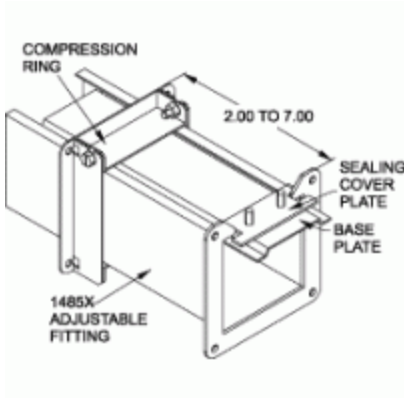

Adjustable Fitting 1485 X Series

- Allows on site length adjustment of 2" to 7"

Part No.	Size
1485BX	2.5 x 2.5
1485CX	4 x 4
1485DX	6 x 6
1485EX	8 x 8
1485FX	12 x 6

One special sealing plate included
Does not meet CSA or UL requirements

Tags: adjustable fitting, telescoping, 1485, wireway

Data subject to change without notice.