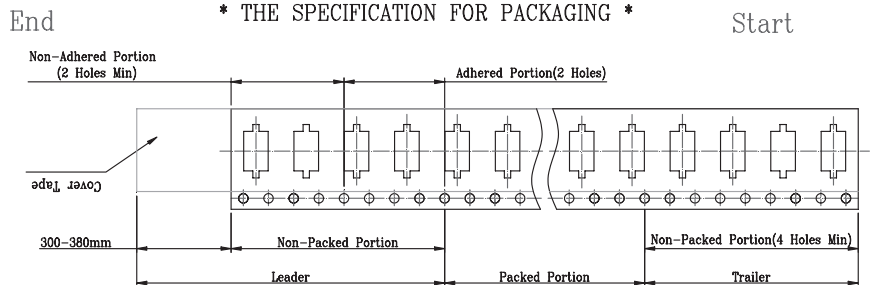

PACKAGING

units: mm

Reel QTY: 3,000 pcs per reel