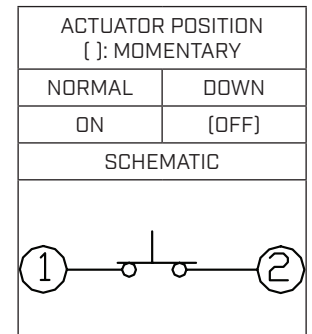

### PART NUMBER KEY

**TS10 - 63 - 26 - BE - 250 - SMT - TR**

Base Number

## MECHANICAL DRAWING

units: mm  
 tolerance:  $\pm 0.2$  mm  
 unless otherwise noted

ITEM	DESCRIPTION	MATERIAL	PLATING/COLOR
1	base	LCP (UL94V-0)	black
2	terminal	brass	silver
3	contacts	stainless steel	silver
4	cover	stainless steel	
5	stem	silica gel	blue