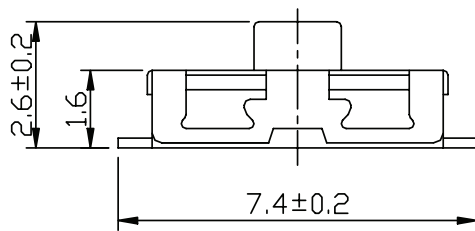

### PART NUMBER KEY

**TS10 - 63 - 26 - BE - 250 - SMT - TR**

Base Number

## MECHANICAL DRAWING

units: mm  
 tolerance:  $\pm 0.2$  mm  
 unless otherwise noted

ITEM	DESCRIPTION	MATERIAL	PLATING/COLOR
1	base	LCP (UL94V-0)	black
2	terminal	brass	silver
3	contacts	stainless steel	silver
4	cover	stainless steel	
5	stem	silica gel	blue