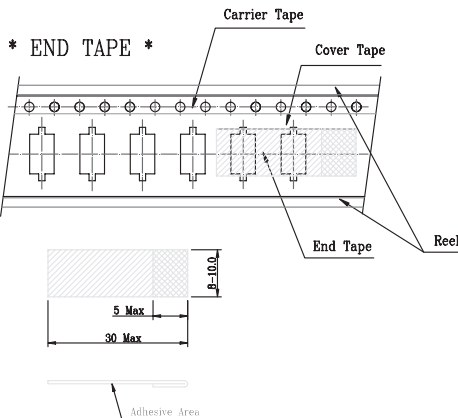

PACKAGING

units: mm

Reel QTY: 3,000 pcs per reel