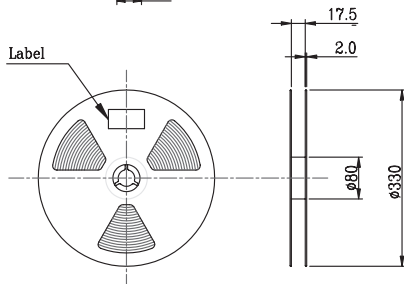

PACKAGING

units: mm

Reel QTY: 3,000 pcs per reel