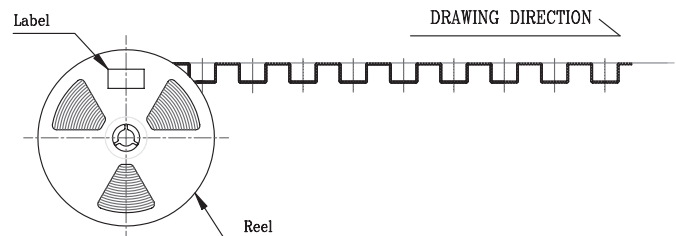

PACKAGING

units: mm

Reel QTY: 3,000 pcs per reel