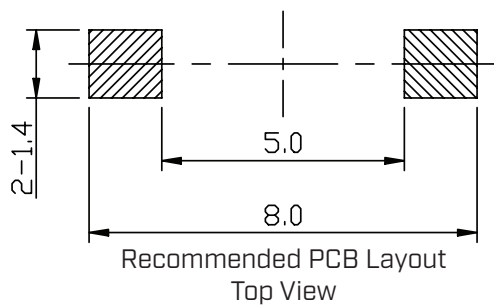

### PART NUMBER KEY

**TS10 - 63 - 26 - BE - 250 - SMT - TR**

Base Number

## MECHANICAL DRAWING

units: mm  
 tolerance:  $\pm 0.2$  mm  
 unless otherwise noted

ITEM	DESCRIPTION	MATERIAL	PLATING/COLOR
1	base	LCP (UL94V-0)	black
2	terminal	brass	silver
3	contacts	stainless steel	silver
4	cover	stainless steel	
5	stem	silica gel	blue