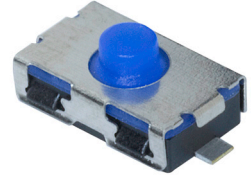

## SERIES: TS10 | DESCRIPTION: TACTILE SWITCH

### FEATURES

- blue actuator
- normally closed switch
- surface mount

### PART NUMBER KEY

**TS10 - 63 - 26 - BE - 250 - SMT - TR**

Base Number