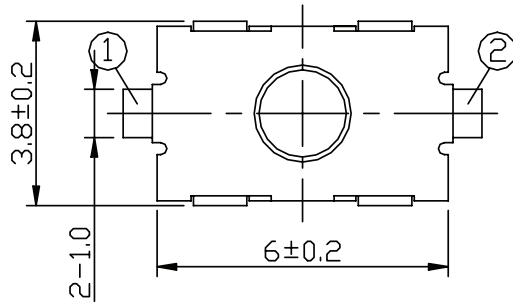

### PART NUMBER KEY

**TS10 - 63 - 26 - BE - 250 - SMT - TR**

Base Number

## MECHANICAL DRAWING

units: mm  
 tolerance:  $\pm 0.2$  mm  
 unless otherwise noted

ITEM	DESCRIPTION	MATERIAL	PLATING/COLOR
1	base	LCP (UL94V-0)	black
2	terminal	brass	silver
3	contacts	stainless steel	silver
4	cover	stainless steel	
5	stem	silica gel	blue