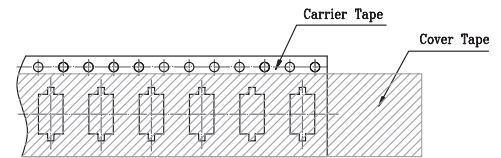

PACKAGING

units: mm

Reel QTY: 3,000 pcs per reel