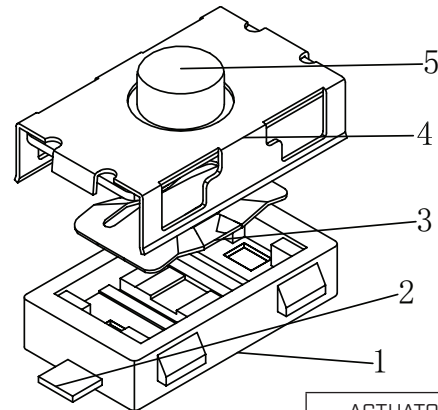

### PART NUMBER KEY

**TS10 - 63 - 26 - BE - 250 - SMT - TR**

Base Number

## MECHANICAL DRAWING

units: mm  
 tolerance:  $\pm 0.2$  mm  
 unless otherwise noted

ITEM	DESCRIPTION	MATERIAL	PLATING/COLOR
1	base	LCP (UL94V-0)	black
2	terminal	brass	silver
3	contacts	stainless steel	silver
4	cover	stainless steel	
5	stem	silica gel	blue