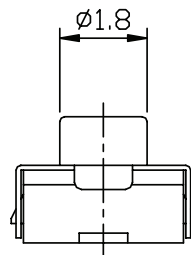

### PART NUMBER KEY

**TS10 - 63 - 26 - BE - 250 - SMT - TR**

Base Number

## MECHANICAL DRAWING

units: mm  
 tolerance:  $\pm 0.2$  mm  
 unless otherwise noted

ITEM	DESCRIPTION	MATERIAL	PLATING/COLOR
1	base	LCP (UL94V-0)	black
2	terminal	brass	silver
3	contacts	stainless steel	silver
4	cover	stainless steel	
5	stem	silica gel	blue