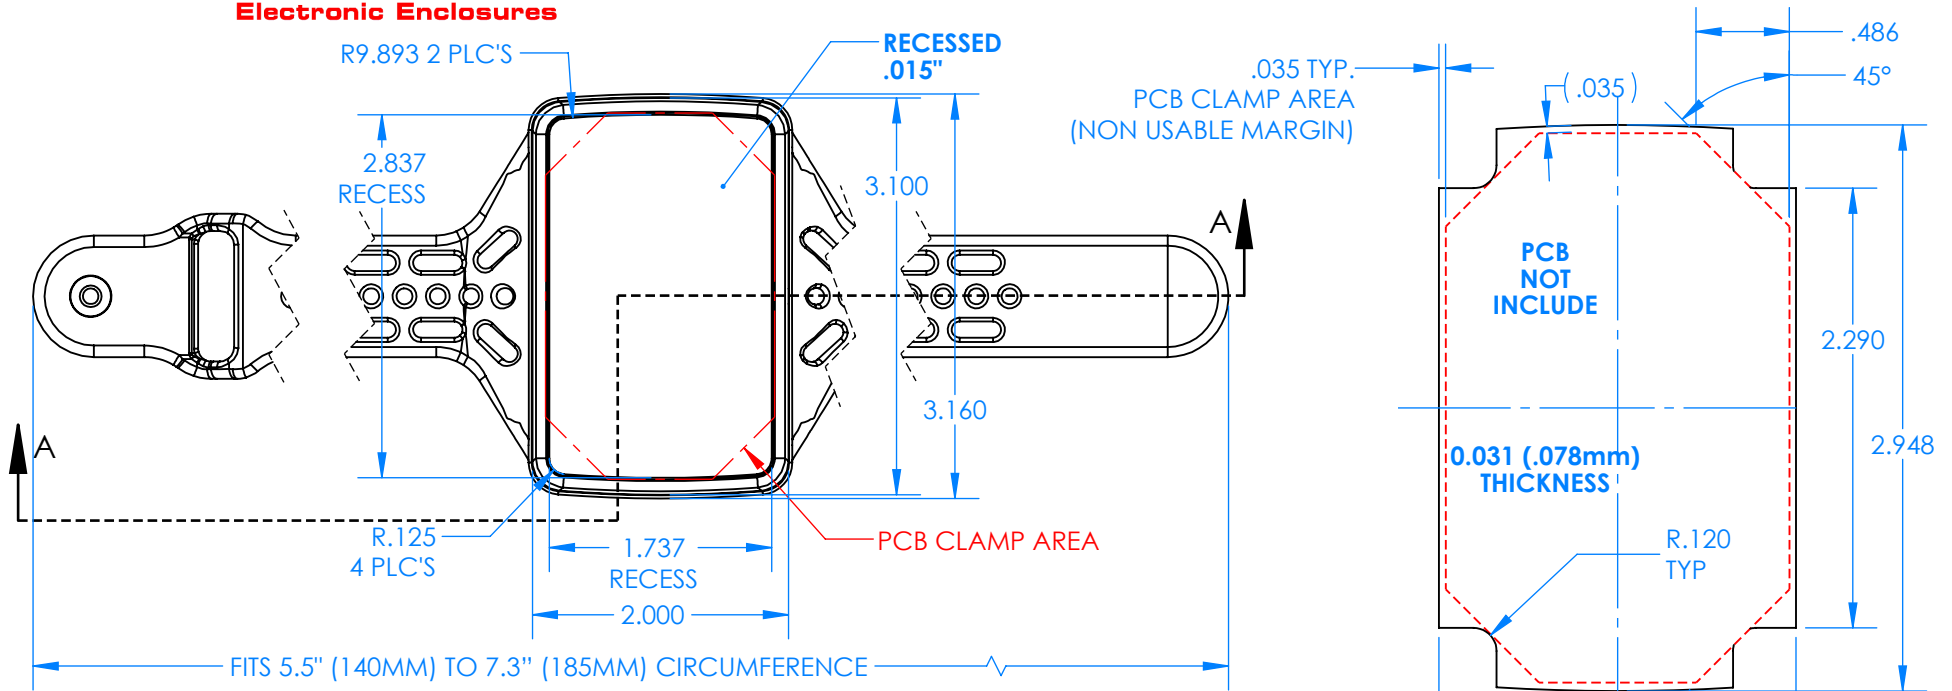

## Enclosure color (YY)

Top-Bottom combinations available

- BK=black
- CL=clear
- TRGY=translucent gray
- TRRD=translucent red

## Strap color (ZZ)

- BK=black
- BL=blue
- GM=gunmetal
- NG=neon green
- NO=neon orange
- OR=orange
- YL=yellow
- WH=white

PN	Description
5535D	(1) BW 6C Top style D
5534D	(1) BW 6B Bottom style D
5538C	(1) BW 6C Small Strap style D
6057	(4) #2 X 3/8" SS PH HD screw TORQUE 35-60 in-oz.

**Watertight enclosure meets or exceed:**  
**IP67**  
**NEMA 4**