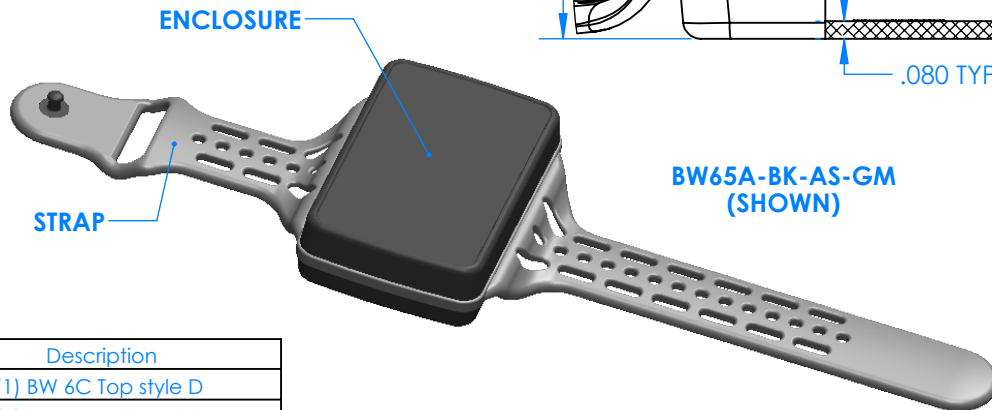

# SERPAC BW65D-YY-CS-ZZ

Electronic Enclosures

## Enclosure color (YY)

Top-Bottom combinations available

- BK=black
- CL=clear
- TRGY=translucent gray
- TRRD=translucent red

## Strap color (ZZ)

- BK=black
- BL=blue
- GM=gunmetal
- NG=neon green
- NO=neon orange
- OR=orange
- YL=yellow
- WH=white

PN	Description
5535D	(1) BW 6C Top style D
5534D	(1) BW 6B Bottom style D
5538C	(1) BW 6C Small Strap style D
6057	(4) #2 X 3/8" SS PH HD screw TORQUE 35-60 in-oz.