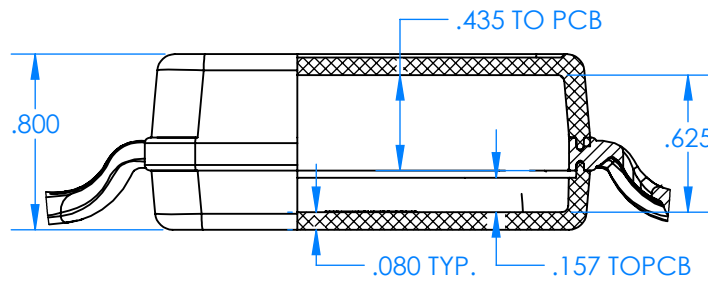

## Enclosure color (YY)

Top-Bottom combinations available

- BK=black
- CL=clear
- TRGY=translucent gray
- TRRD=translucent red

## Strap color (ZZ)

- BK=black
- BL=blue
- GM=gunmetal
- NG=neon green
- NO=neon orange
- OR=orange
- YL=yellow
- WH=white

PN	Description
5535D	(1) BW 6C Top style D
5534D	(1) BW 6B Bottom style D
5538C	(1) BW 6C Small Strap style D
6057	(4) #2 X 3/8" SS PH HD screw TORQUE 35-60 in-oz.