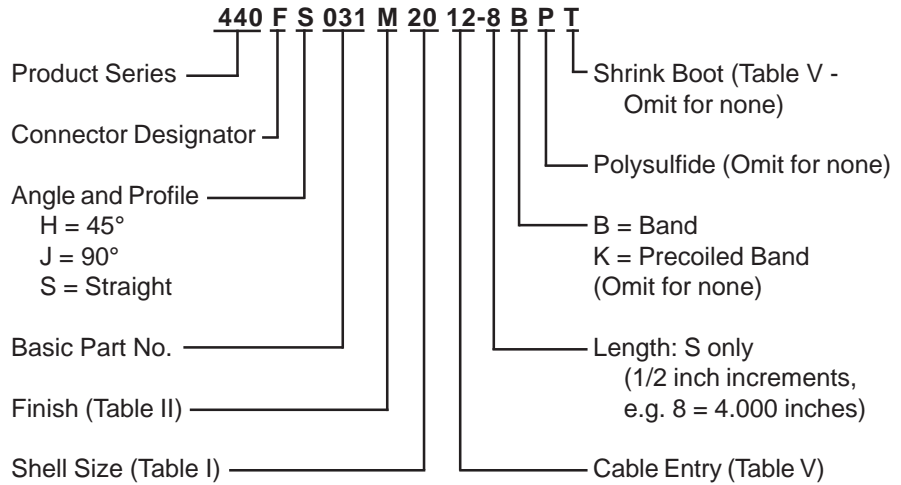

CONNECTOR DESIGNATORS
A-B*-C-D-E-F
G-H-J-K-L-S
 * Conn. Desig. B See Note 5
DIRECT COUPLING

Termination Area Free of Cadmium. Knurl or Ridges Mfr's Option

Polysulfide Stripes
 P Option

Band Option
 (K Option Shown - See Note 6)