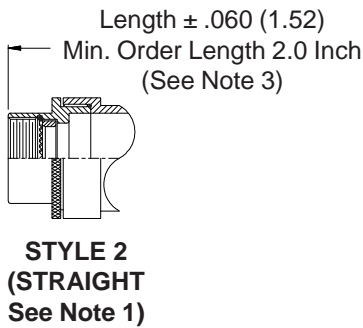

CONNECTOR DESIGNATORS
A-B*-C-D-E-F
G-H-J-K-L-S
 * Conn. Desig. B See Note 5
DIRECT COUPLING

Termination Area Free of Cadmium. Knurl or Ridges Mfr's Option

Polysulfide Stripes
 P Option

Band Option
 (K Option Shown - See Note 6)