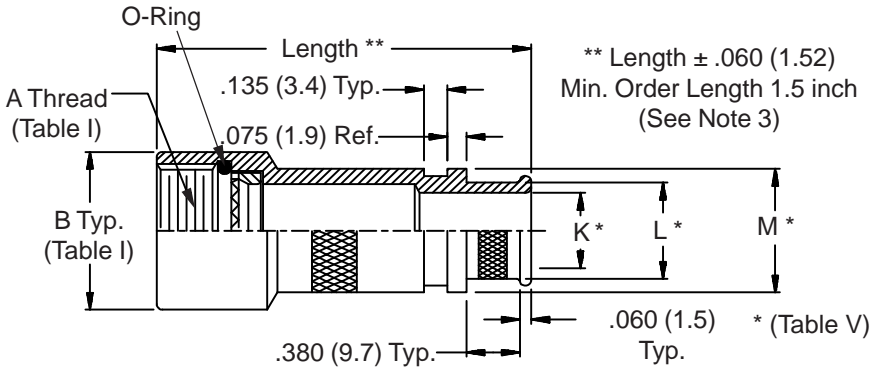

CONNECTOR DESIGNATORS
A-B*-C-D-E-F
G-H-J-K-L-S
 * Conn. Desig. B See Note 5
DIRECT COUPLING

Termination Area Free of Cadmium. Knurl or Ridges Mfr's Option

Polysulfide Stripes
 P Option

Band Option
 (K Option Shown - See Note 6)