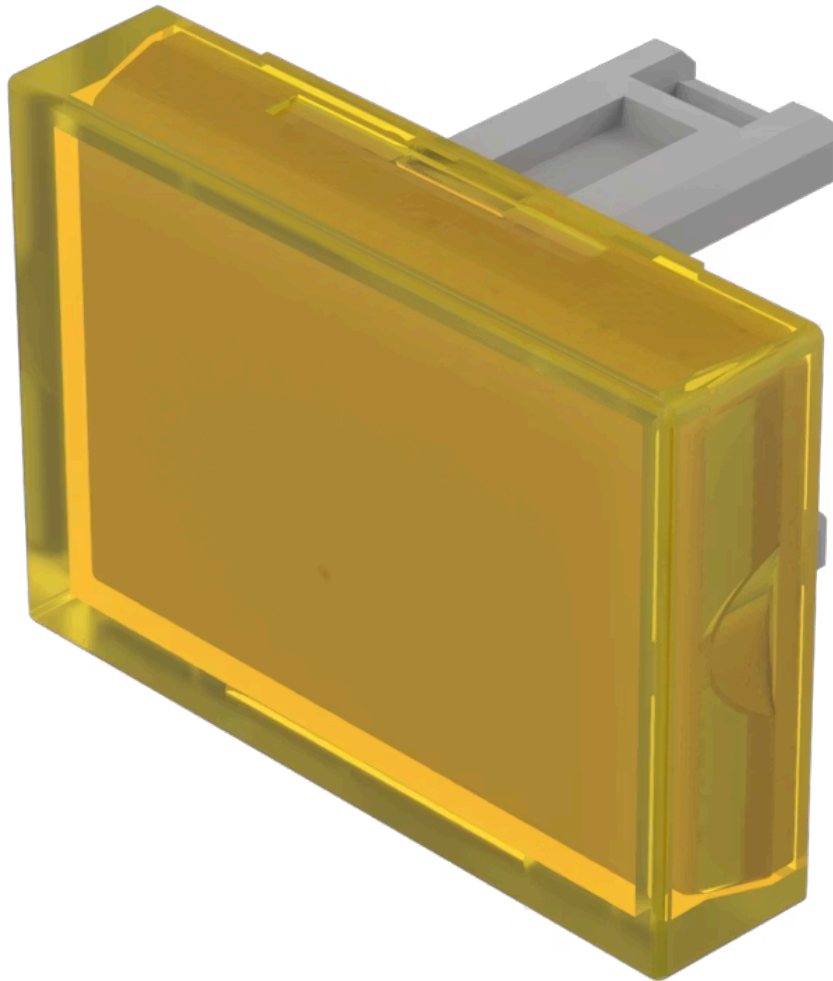

Lens

31-
903.4

<https://www.eao.com/component/31-903.4/en/lens>

Your product:

31-903.4 Lens

PRODUCT RANGE

Product Status: Not Recommended for new design

FRONT

Front form: Rectangular

OPERATING-/INDICATION PART

Lens colour: Yellow

Lens material: Plastic

Lens illumination: Illuminated

Lens shape: Flush

Lens optics: transparent

MECHANICAL CHARACTERISTICS

Weight: 0.001 kg

CERTIFICATE

REACH: REACH compliant

RoHS: RoHS compliant

OTHER

Short Description:

Lens, 21.5 mm x 15.3 mm, Illuminated, Yellow, Flush, Plastic

Dimension:

21.5 mm x 15.3 mm