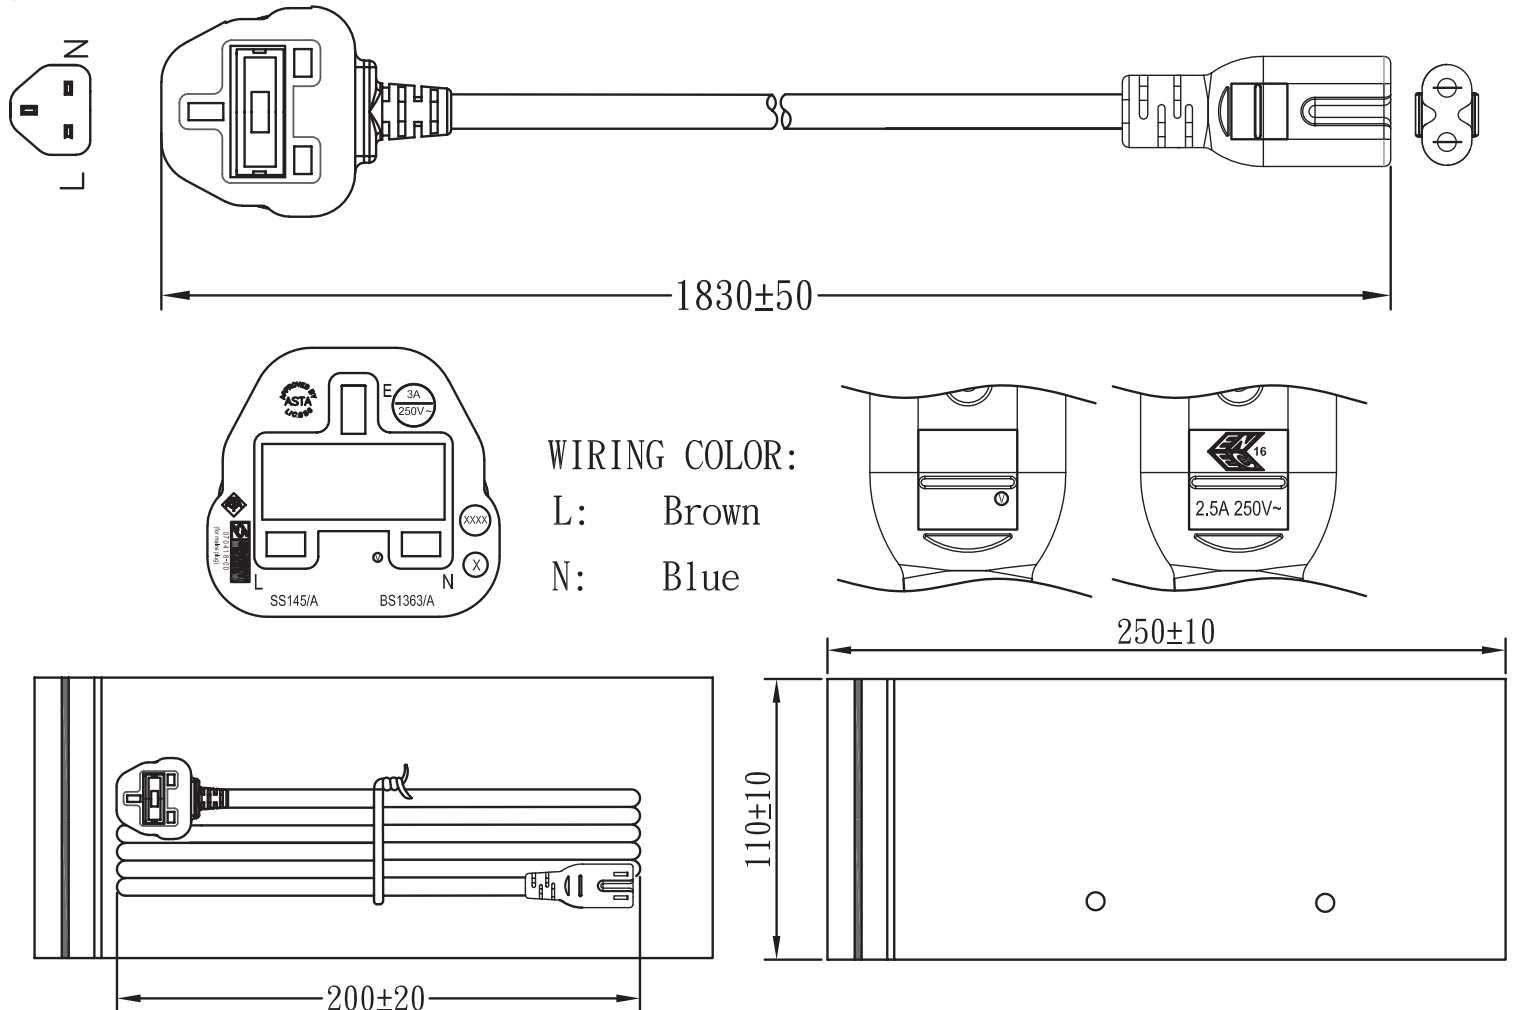

MODEL: AC-C7 UK | **DESCRIPTION:** AC CORD, UNITED KINGDOM

MECHANICAL DRAWING

units: mm

REVISION HISTORY

rev.	description	date
1.0	initial release	08/16/2011
1.01	updated safety marks	07/13/2018
1.02	changed mold of body	08/28/2019
1.03	plug and connector update, safety marking placement update	09/17/2019
1.04	brand update	02/14/2020
1.05	updated datasheet	05/04/2020
1.06	logo, datasheet style update	10/25/2022
1.07	CUI Devices rebranded to Same Sky	09/12/2024
1.08	factory location change	03/13/2026