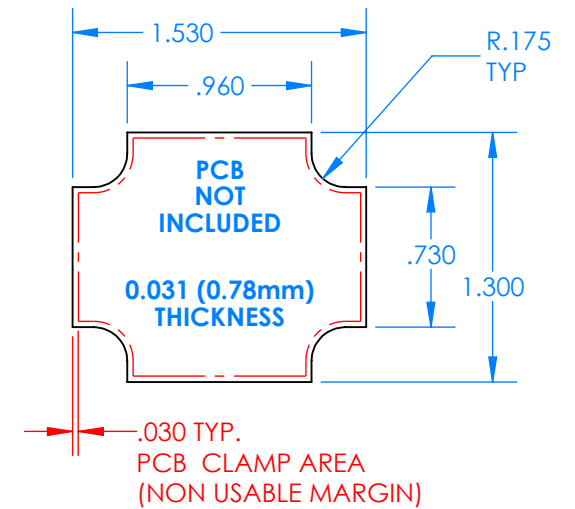

SERPAC BW21A-YY-AS-ZZ

Electronic Enclosures

Enclosure color (YY)

Top-Bottom combinations available

BK=black
CL=clear
TRGY=translucent gray
TRRD=translucent red

Strap color (ZZ)

BK=black
BL=blue
GM=gunmetal
NG=neon green
NO=neon orange
OR=orange
YL=yellow
WH=white

PN	Description
5512A	(1) BW2B Top style A
5511A	(1) BW2A Bottom style A
5517A	(1) BW2AS Small Strap style A
6057	(4) #2 X 3/8" SS PH HD screw. TORQUE 35-60 in-oz

Watertight enclosure meets or exceeds:
IP67
NEMA 4X, 12, 13