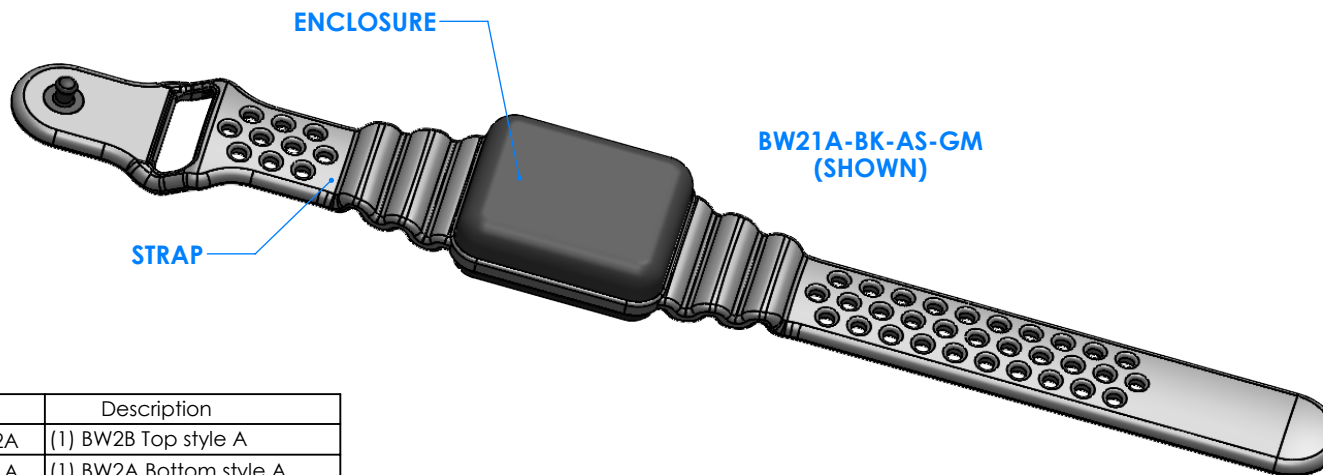

SERPAC BW21A-YY-AS-ZZ

Electronic Enclosures

Enclosure color (YY)

Top-Bottom combinations available

BK=black
CL=clear
TRGY=translucent gray
TRRD=translucent red

Strap color (ZZ)

BK=black
BL=blue
GM=gunmetal
NG=neon green
NO=neon orange
OR=orange
YL=yellow
WH=white

PN	Description
5512A	(1) BW2B Top style A
5511A	(1) BW2A Bottom style A
5517A	(1) BW2AS Small Strap style A
6057	(4) #2 X 3/8" SS PH HD screw. TORQUE 35-60 in-oz

Watertight enclosure meets or exceeds:
IP67
NEMA 4X, 12, 13