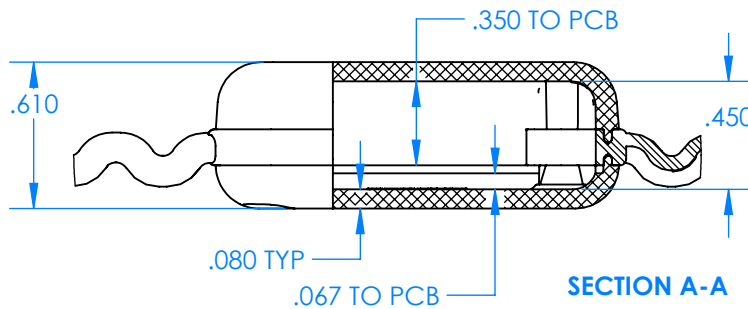

SERPAC BW21A-YY-AS-ZZ

Electronic Enclosures

Enclosure color (YY)

Top-Bottom combinations available

BK=black
CL=clear
TRGY=translucent gray
TRRD=translucent red

Strap color (ZZ)

BK=black
BL=blue
GM=gunmetal
NG=neon green
NO=neon orange
OR=orange
YL=yellow
WH=white

PN	Description
5512A	(1) BW2B Top style A
5511A	(1) BW2A Bottom style A
5517A	(1) BW2AS Small Strap style A
6057	(4) #2 X 3/8" SS PH HD screw. TORQUE 35-60 in-oz

Watertight enclosure meets or exceeds:
IP67
NEMA 4X, 12, 13