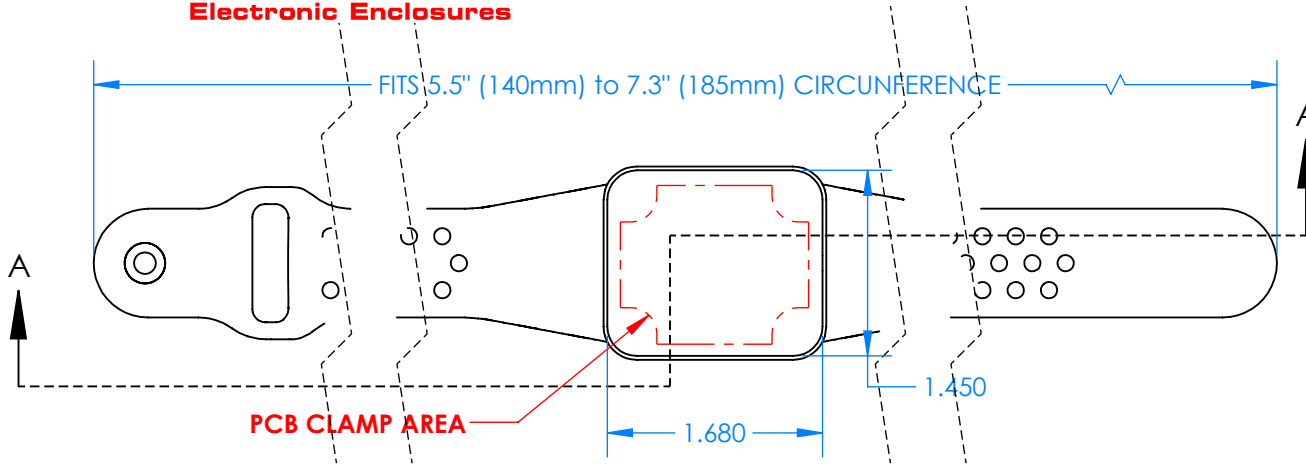

SERPAC BW21A-YY-AS-ZZ

Electronic Enclosures

Enclosure color (YY)

Top-Bottom combinations available

BK=black
CL=clear
TRGY=translucent gray
TRRD=translucent red

Strap color (ZZ)

BK=black
BL=blue
GM=gunmetal
NG=neon green
NO=neon orange
OR=orange
YL=yellow
WH=white

PN	Description
5512A	(1) BW2B Top style A
5511A	(1) BW2A Bottom style A
5517A	(1) BW2AS Small Strap style A
6057	(4) #2 X 3/8" SS PH HD screw. TORQUE 35-60 in-oz

Watertight enclosure meets or exceeds:
IP67
NEMA 4X, 12, 13