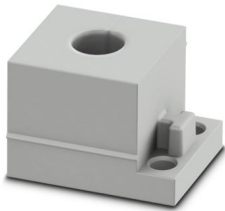

CES-B24-SFFS-PLBK - Sealing frame

0801658

<https://www.phoenixcontact.com/us/products/0801658>

CES-STPG-GY-11 - Cable sleeve

0801683

<https://www.phoenixcontact.com/us/products/0801683>

Cable sleeve, small, no. of conductors: 1, type: Round cable, slotted, external cable diameter: 1x 10 mm ... 11 mm, material: SEBS (halogen-free), color: gray, length: 29.5 mm, width: 19.5 mm, height: 17 mm

CES-STPG-GY-12 - Cable sleeve

0801684

<https://www.phoenixcontact.com/us/products/0801684>

Cable sleeve, small, no. of conductors: 1, type: Round cable, slotted, external cable diameter: 1x 11 mm ... 12 mm, material: SEBS (halogen-free), color: gray, length: 29.5 mm, width: 19.5 mm, height: 17 mm