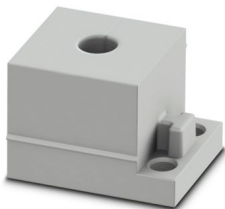

CES-B24-SFFS-PLBK - Sealing frame

0801658

<https://www.phoenixcontact.com/us/products/0801658>

CES-STPG-GY-7 - Cable sleeve

0801677

<https://www.phoenixcontact.com/us/products/0801677>

Cable sleeve, small, no. of conductors: 1, type: Round cable, slotted, external cable diameter: 1x 6 mm ... 7 mm, material: SEBS (halogen-free), color: gray, length: 29.5 mm, width: 19.5 mm, height: 17 mm

CES-STPG-GY-8 - Cable sleeve

0801679

<https://www.phoenixcontact.com/us/products/0801679>

Cable sleeve, small, no. of conductors: 1, type: Round cable, slotted, external cable diameter: 1x 7 mm ... 8 mm, material: SEBS (halogen-free), color: gray, length: 29.5 mm, width: 19.5 mm, height: 17 mm