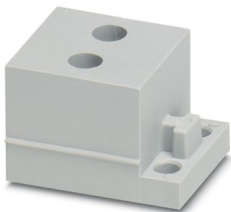

CES-STPG-GY-2X4 - Cable sleeve

1410438

<https://www.phoenixcontact.com/us/products/1410438>

Cable sleeve, small, no. of conductors: 2, type: Round cable, slotted, external cable diameter: 2x 3.4 mm ... 3.7 mm, material: SEBS (halogen-free), color: gray, length: 29.5 mm, width: 19.5 mm, height: 17 mm