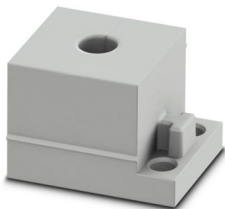

CES-B24-SFFS-PLBK - Sealing frame

0801658

<https://www.phoenixcontact.com/us/products/0801658>

CES-STPG-GY-9 - Cable sleeve

0801680

<https://www.phoenixcontact.com/us/products/0801680>

Cable sleeve, small, no. of conductors: 1, type: Round cable, slotted, external cable diameter: 1x 8 mm ... 9 mm, material: SEBS (halogen-free), color: gray, length: 29.5 mm, width: 19.5 mm, height: 17 mm

CES-STPG-GY-10 - Cable sleeve

0801682

<https://www.phoenixcontact.com/us/products/0801682>

Cable sleeve, small, no. of conductors: 1, type: Round cable, slotted, external cable diameter: 1x 9 mm ... 10 mm, material: SEBS (halogen-free), color: gray, length: 29.5 mm, width: 19.5 mm, height: 17 mm