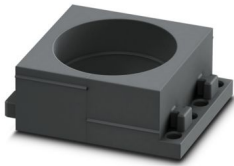

CES-B24-SFFS-PLBK - Sealing frame

0801658

<https://www.phoenixcontact.com/us/products/0801658>

CES-LRG-BK-30 - Cable sleeve

0801650

<https://www.phoenixcontact.com/us/products/0801650>

Cable sleeve, large, no. of conductors: 1, type: Round cable, slotted, external cable diameter: 1x 29 mm ... 30 mm, material: NBR, color: black, length: 53 mm, width: 39 mm, height: 17 mm