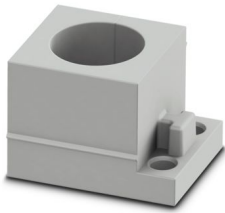

CES-B24-SFFS-PLBK - Sealing frame

0801658

<https://www.phoenixcontact.com/us/products/0801658>

CES-STPG-GY-17 - Cable sleeve

1410547

<https://www.phoenixcontact.com/us/products/1410547>

Cable sleeve, small, no. of conductors: 1, type: Round cable, slotted, external cable diameter: 1x 15.9 mm ... 16.2 mm, material: SEBS (halogen-free), color: gray, length: 29.5 mm, width: 19.5 mm, height: 17 mm