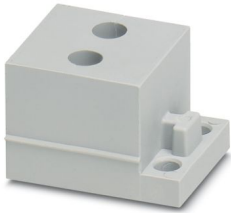

CES-B24-SFFS-PLBK - Sealing frame

0801658

<https://www.phoenixcontact.com/us/products/0801658>

CES-STPG-GY-2X5 - Cable sleeve

0801708

<https://www.phoenixcontact.com/us/products/0801708>

Cable sleeve, small, no. of conductors: 2, type: Round cable, slotted, external cable diameter: 2x 4 mm ... 5 mm, material: SEBS (halogen-free), color: gray, length: 29.5 mm, width: 19.5 mm, height: 17 mm