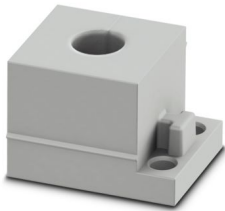

CES-B24-SFFS-PLBK - Sealing frame

0801658

<https://www.phoenixcontact.com/us/products/0801658>

CES-STPG-GY-13 - Cable sleeve

0801685

<https://www.phoenixcontact.com/us/products/0801685>

Cable sleeve, small, no. of conductors: 1, type: Round cable, slotted, external cable diameter: 1x 12 mm ... 13 mm, material: SEBS (halogen-free), color: gray, length: 29.5 mm, width: 19.5 mm, height: 17 mm

CES-STPG-GY-14 - Cable sleeve

0801686

<https://www.phoenixcontact.com/us/products/0801686>

Cable sleeve, small, no. of conductors: 1, type: Round cable, slotted, external cable diameter: 1x 13 mm ... 14 mm, material: SEBS (halogen-free), color: gray, length: 29.5 mm, width: 19.5 mm, height: 17 mm