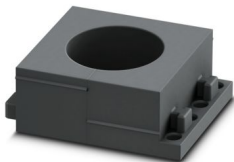

Cable sleeve, large, no. of conductors: 1, type: Round cable, slotted, external cable diameter: 1x 26 mm ... 27 mm, material: NBR, color: black, length: 53 mm, width: 39 mm, height: 17 mm