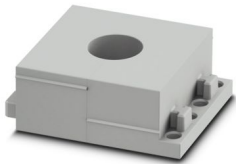

CES-B24-SFFS-PLBK - Sealing frame

0801658

<https://www.phoenixcontact.com/us/products/0801658>

CES-LTPG-GY-18 - Cable sleeve

0801690

<https://www.phoenixcontact.com/us/products/0801690>

Cable sleeve, large, no. of conductors: 1, type: Round cable, slotted, external cable diameter: 1x 17 mm ... 18 mm, material: SEBS (halogen-free), color: gray, length: 53 mm, width: 39 mm, height: 17 mm