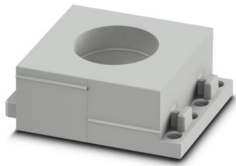

CES-B24-SFFS-PLBK - Sealing frame

0801658

<https://www.phoenixcontact.com/us/products/0801658>

CES-LTPG-GY-24 - Cable sleeve

0801697

<https://www.phoenixcontact.com/us/products/0801697>

Cable sleeve, large, no. of conductors: 1, type: Round cable, slotted, external cable diameter: 1x 23 mm ... 24 mm, material: SEBS (halogen-free), color: gray, length: 53 mm, width: 39 mm, height: 17 mm