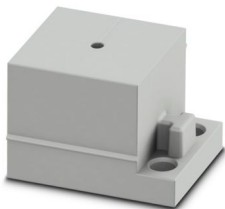

CES-STPG-GY-2 - Cable sleeve

0801672

<https://www.phoenixcontact.com/us/products/0801672>

Cable sleeve, small, no. of conductors: 1, type: Round cable, slotted, external cable diameter: 1x 1 mm ... 2 mm, material: SEBS (halogen-free), color: gray, length: 29.5 mm, width: 19.5 mm, height: 17 mm

CES-B24-SFFS-PLBK - Sealing frame

0801658

<https://www.phoenixcontact.com/us/products/0801658>

CES-STPG-GY-3 - Cable sleeve

0801673

<https://www.phoenixcontact.com/us/products/0801673>

Cable sleeve, small, no. of conductors: 1, type: Round cable, slotted, external cable diameter: 1x 2 mm ... 3 mm, material: SEBS (halogen-free), color: gray, length: 29.5 mm, width: 19.5 mm, height: 17 mm

CES-STPG-GY-4 - Cable sleeve

0801674

<https://www.phoenixcontact.com/us/products/0801674>

Cable sleeve, small, no. of conductors: 1, type: Round cable, slotted, external cable diameter: 1x 3 mm ... 4 mm, material: SEBS (halogen-free), color: gray, length: 29.5 mm, width: 19.5 mm, height: 17 mm