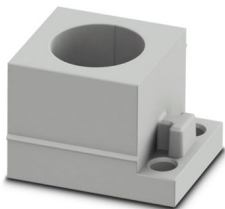

CES-B24-SFFS-PLBK - Sealing frame

0801658

<https://www.phoenixcontact.com/us/products/0801658>

CES-STPG-GY-15 - Cable sleeve

1410521

<https://www.phoenixcontact.com/us/products/1410521>

Cable sleeve, small, no. of conductors: 1, type: Round cable, slotted, external cable diameter: 1x 13.9 mm ... 14.2 mm, material: SEBS (halogen-free), color: gray, length: 29.5 mm, width: 19.5 mm, height: 17 mm

CES-STPG-GY-16 - Cable sleeve

1410534

<https://www.phoenixcontact.com/us/products/1410534>

Cable sleeve, small, no. of conductors: 1, type: Round cable, slotted, external cable diameter: 1x 14.9 mm ... 15.2 mm, material: SEBS (halogen-free), color: gray, length: 29.5 mm, width: 19.5 mm, height: 17 mm