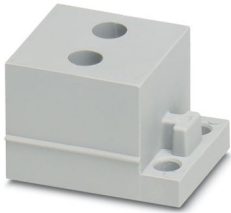

CES-B24-SFFS-PLBK - Sealing frame

0801658

<https://www.phoenixcontact.com/us/products/0801658>

CES-STPG-GY-2X3 - Cable sleeve

1410424

<https://www.phoenixcontact.com/us/products/1410424>

Cable sleeve, small, no. of conductors: 2, type: Round cable, slotted, external cable diameter: 2x 2.4 mm ... 2.7 mm, material: SEBS (halogen-free), color: gray, length: 29.5 mm, width: 19.5 mm, height: 17 mm