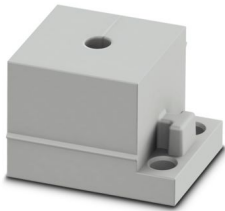

CES-B24-SFFS-PLBK - Sealing frame

0801658

<https://www.phoenixcontact.com/us/products/0801658>

CES-STPG-GY-5 - Cable sleeve

0801675

<https://www.phoenixcontact.com/us/products/0801675>

Cable sleeve, small, no. of conductors: 1, type: Round cable, slotted, external cable diameter: 1x 4 mm ... 5 mm, material: SEBS (halogen-free), color: gray, length: 29.5 mm, width: 19.5 mm, height: 17 mm

CES-STPG-GY-6 - Cable sleeve

0801676

<https://www.phoenixcontact.com/us/products/0801676>

Cable sleeve, small, no. of conductors: 1, type: Round cable, slotted, external cable diameter: 1x 5 mm ... 6 mm, material: SEBS (halogen-free), color: gray, length: 29.5 mm, width: 19.5 mm, height: 17 mm