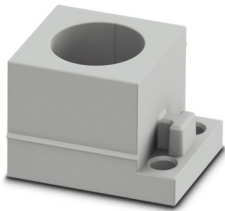

CES-B24-SFFS-PLBK - Sealing frame

0801658

<https://www.phoenixcontact.com/us/products/0801658>

CES-STPG-GY-15 - Cable sleeve

1410521

<https://www.phoenixcontact.com/us/products/1410521>

Cable sleeve, small, no. of conductors: 1, type: Round cable, slotted, external cable diameter: 1x 13.9 mm ... 14.2 mm, material: SEBS (halogen-free), color: gray, length: 29.5 mm, width: 19.5 mm, height: 17 mm

CES-STPG-GY-16 - Cable sleeve

1410534

<https://www.phoenixcontact.com/us/products/1410534>

Cable sleeve, small, no. of conductors: 1, type: Round cable, slotted, external cable diameter: 1x 14.9 mm ... 15.2 mm, material: SEBS (halogen-free), color: gray, length: 29.5 mm, width: 19.5 mm, height: 17 mm