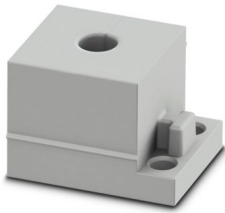

CES-B24-SFFS-PLBK - Sealing frame

0801658

<https://www.phoenixcontact.com/us/products/0801658>

CES-STPG-GY-9 - Cable sleeve

0801680

<https://www.phoenixcontact.com/us/products/0801680>

Cable sleeve, small, no. of conductors: 1, type: Round cable, slotted, external cable diameter: 1x 8 mm ... 9 mm, material: SEBS (halogen-free), color: gray, length: 29.5 mm, width: 19.5 mm, height: 17 mm

CES-STPG-GY-10 - Cable sleeve

0801682

<https://www.phoenixcontact.com/us/products/0801682>

Cable sleeve, small, no. of conductors: 1, type: Round cable, slotted, external cable diameter: 1x 9 mm ... 10 mm, material: SEBS (halogen-free), color: gray, length: 29.5 mm, width: 19.5 mm, height: 17 mm