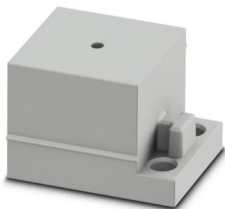

CES-STPG-GY-2 - Cable sleeve

0801672

<https://www.phoenixcontact.com/us/products/0801672>

Cable sleeve, small, no. of conductors: 1, type: Round cable, slotted, external cable diameter: 1x 1 mm ... 2 mm, material: SEBS (halogen-free), color: gray, length: 29.5 mm, width: 19.5 mm, height: 17 mm