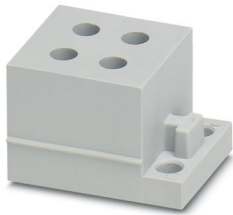

CES-B24-SFFS-PLBK - Sealing frame

0801658

<https://www.phoenixcontact.com/us/products/0801658>

CES-STPG-GY-4X4 - Cable sleeve

0801711

<https://www.phoenixcontact.com/us/products/0801711>

Cable sleeve, small, no. of conductors: 4, type: Round cable, slotted, external cable diameter: 4x 3 mm ... 4 mm, material: SEBS (halogen-free), color: gray, length: 29.5 mm, width: 19.5 mm, height: 17 mm