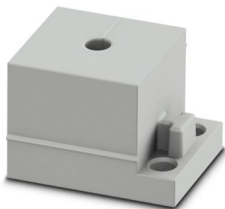

CES-B24-SFFS-PLBK - Sealing frame

0801658

<https://www.phoenixcontact.com/us/products/0801658>

CES-STPG-GY-5 - Cable sleeve

0801675

<https://www.phoenixcontact.com/us/products/0801675>

Cable sleeve, small, no. of conductors: 1, type: Round cable, slotted, external cable diameter: 1x 4 mm ... 5 mm, material: SEBS (halogen-free), color: gray, length: 29.5 mm, width: 19.5 mm, height: 17 mm

CES-STPG-GY-6 - Cable sleeve

0801676

<https://www.phoenixcontact.com/us/products/0801676>

Cable sleeve, small, no. of conductors: 1, type: Round cable, slotted, external cable diameter: 1x 5 mm ... 6 mm, material: SEBS (halogen-free), color: gray, length: 29.5 mm, width: 19.5 mm, height: 17 mm