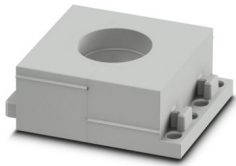

CES-B24-SFFS-PLBK - Sealing frame

0801658

<https://www.phoenixcontact.com/us/products/0801658>

CES-LTPG-GY-20 - Cable sleeve

0801692

<https://www.phoenixcontact.com/us/products/0801692>

Cable sleeve, large, no. of conductors: 1, type: Round cable, slotted, external cable diameter: 1x 19 mm ... 20 mm, material: SEBS (halogen-free), color: gray, length: 53 mm, width: 39 mm, height: 17 mm