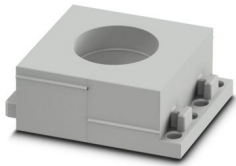

CES-B24-SFFS-PLBK - Sealing frame

0801658

<https://www.phoenixcontact.com/us/products/0801658>

CES-LTPG-GY-26 - Cable sleeve

0801699

<https://www.phoenixcontact.com/us/products/0801699>

Cable sleeve, large, no. of conductors: 1, type: Round cable, slotted, external cable diameter: 1x 25 mm ... 26 mm, material: SEBS (halogen-free), color: gray, length: 53 mm, width: 39 mm, height: 17 mm