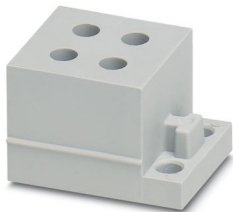

CES-STPG-GY-4X5 - Cable sleeve

1410136

<https://www.phoenixcontact.com/us/products/1410136>

Cable sleeve, small, no. of conductors: 4, type: Round cable, slotted, external cable diameter: 4x 4.4 mm ... 4.7 mm, material: SEBS (halogen-free), color: gray, length: 29.5 mm, width: 19.5 mm, height: 17 mm