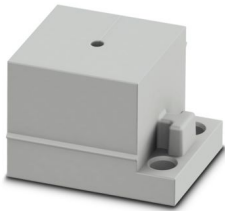

CES-B24-SFFS-PLBK - Sealing frame

0801658

<https://www.phoenixcontact.com/us/products/0801658>

CES-STPG-GY-3 - Cable sleeve

0801673

<https://www.phoenixcontact.com/us/products/0801673>

Cable sleeve, small, no. of conductors: 1, type: Round cable, slotted, external cable diameter: 1x 2 mm ... 3 mm, material: SEBS (halogen-free), color: gray, length: 29.5 mm, width: 19.5 mm, height: 17 mm