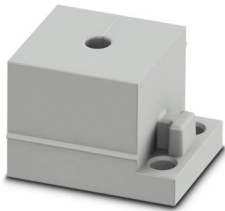

CES-B24-SFFS-PLBK - Sealing frame

0801658

<https://www.phoenixcontact.com/us/products/0801658>

CES-STPG-GY-7 - Cable sleeve

0801677

<https://www.phoenixcontact.com/us/products/0801677>

Cable sleeve, small, no. of conductors: 1, type: Round cable, slotted, external cable diameter: 1x 6 mm ... 7 mm, material: SEBS (halogen-free), color: gray, length: 29.5 mm, width: 19.5 mm, height: 17 mm

CES-STPG-GY-8 - Cable sleeve

0801679

<https://www.phoenixcontact.com/us/products/0801679>

Cable sleeve, small, no. of conductors: 1, type: Round cable, slotted, external cable diameter: 1x 7 mm ... 8 mm, material: SEBS (halogen-free), color: gray, length: 29.5 mm, width: 19.5 mm, height: 17 mm