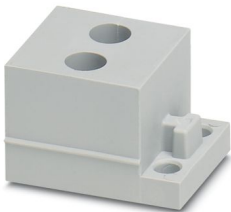

CES-STPG-GY-2X6 - Cable sleeve

0801709

<https://www.phoenixcontact.com/us/products/0801709>

Cable sleeve, small, no. of conductors: 2, type: Round cable, slotted, external cable diameter: 2x 5 mm ... 6 mm, material: SEBS (halogen-free), color: gray, length: 29.5 mm, width: 19.5 mm, height: 17 mm