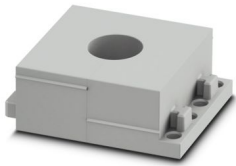

CES-B24-SFFS-PLBK - Sealing frame

0801658

<https://www.phoenixcontact.com/us/products/0801658>

CES-LTPG-GY-16 - Cable sleeve

0801688

<https://www.phoenixcontact.com/us/products/0801688>

Cable sleeve, large, no. of conductors: 1, type: Round cable, slotted, external cable diameter: 1x 15 mm ... 16 mm, material: SEBS (halogen-free), color: gray, length: 53 mm, width: 39 mm, height: 17 mm

CES-LTPG-GY-17 - Cable sleeve

0801689

<https://www.phoenixcontact.com/us/products/0801689>

Cable sleeve, large, no. of conductors: 1, type: Round cable, slotted, external cable diameter: 1x 16 mm ... 17 mm, material: SEBS (halogen-free), color: gray, length: 53 mm, width: 39 mm, height: 17 mm