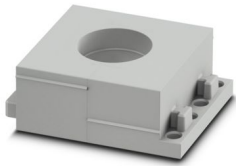

CES-B24-SFFS-PLBK - Sealing frame

0801658

<https://www.phoenixcontact.com/us/products/0801658>

CES-LTPG-GY-22 - Cable sleeve

0801695

<https://www.phoenixcontact.com/us/products/0801695>

Cable sleeve, large, no. of conductors: 1, type: Round cable, slotted, external cable diameter: 1x 21 mm ... 22 mm, material: SEBS (halogen-free), color: gray, length: 53 mm, width: 39 mm, height: 17 mm