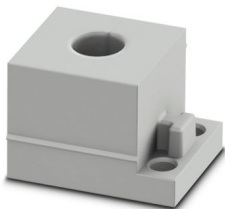

CES-B24-SFFS-PLBK - Sealing frame

0801658

<https://www.phoenixcontact.com/us/products/0801658>

CES-STPG-GY-11 - Cable sleeve

0801683

<https://www.phoenixcontact.com/us/products/0801683>

Cable sleeve, small, no. of conductors: 1, type: Round cable, slotted, external cable diameter: 1x 10 mm ... 11 mm, material: SEBS (halogen-free), color: gray, length: 29.5 mm, width: 19.5 mm, height: 17 mm

CES-STPG-GY-12 - Cable sleeve

0801684

<https://www.phoenixcontact.com/us/products/0801684>

Cable sleeve, small, no. of conductors: 1, type: Round cable, slotted, external cable diameter: 1x 11 mm ... 12 mm, material: SEBS (halogen-free), color: gray, length: 29.5 mm, width: 19.5 mm, height: 17 mm