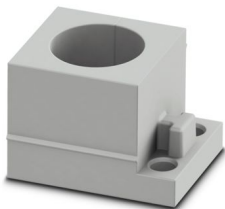

CES-B24-SFFS-PLBK - Sealing frame

0801658

<https://www.phoenixcontact.com/us/products/0801658>

CES-STPG-GY-13 - Cable sleeve

0801685

<https://www.phoenixcontact.com/us/products/0801685>

Cable sleeve, small, no. of conductors: 1, type: Round cable, slotted, external cable diameter: 1x 12 mm ... 13 mm, material: SEBS (halogen-free), color: gray, length: 29.5 mm, width: 19.5 mm, height: 17 mm

CES-STPG-GY-14 - Cable sleeve

0801686

<https://www.phoenixcontact.com/us/products/0801686>

Cable sleeve, small, no. of conductors: 1, type: Round cable, slotted, external cable diameter: 1x 13 mm ... 14 mm, material: SEBS (halogen-free), color: gray, length: 29.5 mm, width: 19.5 mm, height: 17 mm