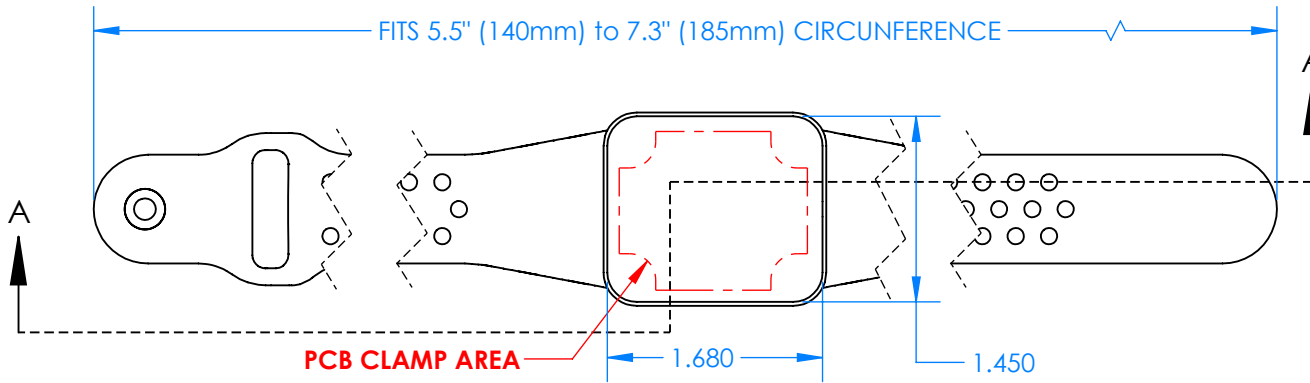

SERPAC BW22A-YY-AS-ZZ

Electronic Enclosures

PCB CLAMP AREA

SECTION A-A

Enclosure color (YY)
Top-Bottom combinations available
 BK=black
 CL=clear
 TRGY=translucent gray
 TRRD=translucent red

Strap color (ZZ)
 BK=black
 BL=blue
 GM=gunmetal
 NG=neon green
 NO=neon orange
 OR=orange
 YL=yellow
 WH=white

PN	Description
5514A	(1) BW2C Top style A
5511A	(1) BW2A Bottom style A
5517A	(1) BW2AS Small Strap style A
6057	(4) #2 X 3/8" SS PH HD screw. TORQUE 35-60 in-oz

Watertight enclosure meets or exceeds:
IP67
NEMA 4X, 12, 13