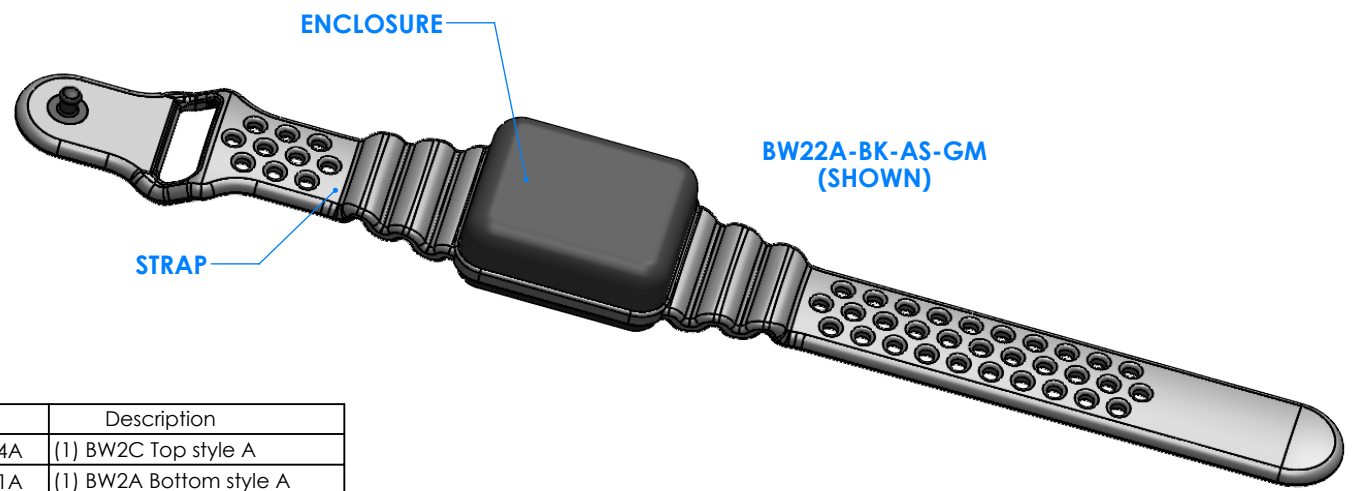

SERPAC BW22A-YY-AS-ZZ

Electronic Enclosures

PCB CLAMP AREA

SECTION A-A

Enclosure color (YY)
Top-Bottom combinations available
 BK=black
 CL=clear
 TRGY=translucent gray
 TRRD=translucent red

Strap color (ZZ)
 BK=black
 BL=blue
 GM=gunmetal
 NG=neon green
 NO=neon orange
 OR=orange
 YL=yellow
 WH=white

PN	Description
5514A	(1) BW2C Top style A
5511A	(1) BW2A Bottom style A
5517A	(1) BW2AS Small Strap style A
6057	(4) #2 X 3/8" SS PH HD screw. TORQUE 35-60 in-oz

Watertight enclosure meets or exceeds:
IP67
NEMA 4X, 12, 13