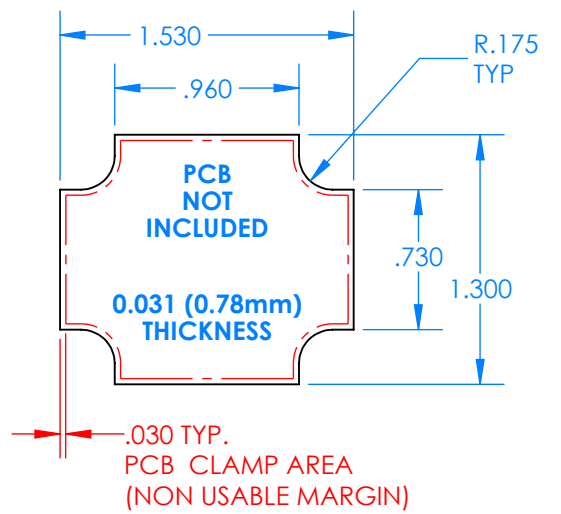

SERPAC BW22A-YY-AS-ZZ

Electronic Enclosures

PCB CLAMP AREA

SECTION A-A

Enclosure color (YY)
Top-Bottom combinations available
 BK=black
 CL=clear
 TRGY=translucent gray
 TRRD=translucent red

Strap color (ZZ)
 BK=black
 BL=blue
 GM=gunmetal
 NG=neon green
 NO=neon orange
 OR=orange
 YL=yellow
 WH=white

PN	Description
5514A	(1) BW2C Top style A
5511A	(1) BW2A Bottom style A
5517A	(1) BW2AS Small Strap style A
6057	(4) #2 X 3/8" SS PH HD screw. TORQUE 35-60 in-oz

Watertight enclosure meets or exceeds:
IP67
NEMA 4X, 12, 13