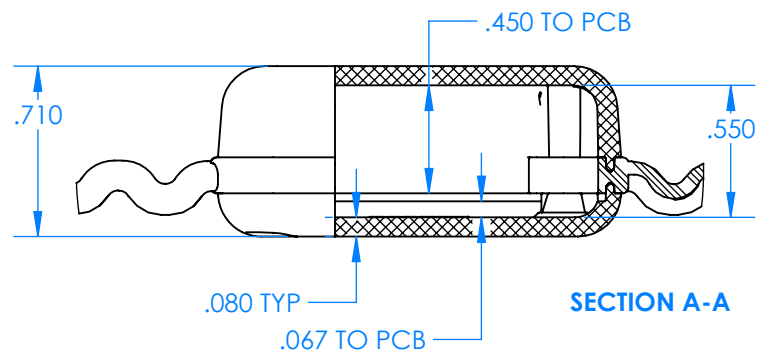

SERPAC BW22A-YY-AS-ZZ

Electronic Enclosures

PCB CLAMP AREA

SECTION A-A

Enclosure color (YY)
Top-Bottom combinations available
 BK=black
 CL=clear
 TRGY=translucent gray
 TRRD=translucent red

Strap color (ZZ)
 BK=black
 BL=blue
 GM=gunmetal
 NG=neon green
 NO=neon orange
 OR=orange
 YL=yellow
 WH=white

PN	Description
5514A	(1) BW2C Top style A
5511A	(1) BW2A Bottom style A
5517A	(1) BW2AS Small Strap style A
6057	(4) #2 X 3/8" SS PH HD screw. TORQUE 35-60 in-oz

Watertight enclosure meets or exceeds:
IP67
NEMA 4X, 12, 13