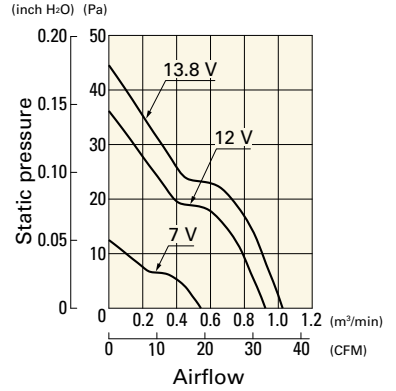

Airflow - Static Pressure Characteristics

9RA0812G4001 With pulse sensor

Operating voltage range

9RA0812S4001 With pulse sensor

Operating voltage range

9RA0812H4001 With pulse sensor

Operating voltage range

9RA0812M4001 With pulse sensor

Operating voltage range

9RA0824G4001 With pulse sensor

Operating voltage range

9RA0824S4001 With pulse sensor

Operating voltage range

9RA0824H4001 With pulse sensor

Operating voltage range