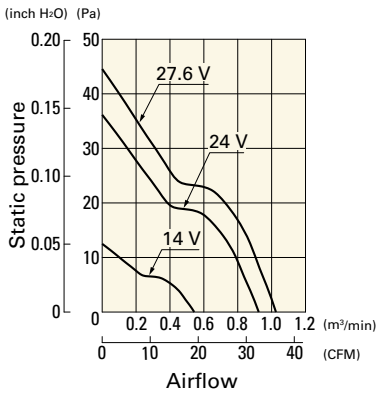

Airflow - Static Pressure Characteristics

9RA0812G4001 With pulse sensor

Operating voltage range

9RA0812S4001 With pulse sensor

Operating voltage range

9RA0812H4001 With pulse sensor

Operating voltage range

9RA0812M4001 With pulse sensor

Operating voltage range

9RA0824G4001 With pulse sensor

Operating voltage range

9RA0824S4001 With pulse sensor

Operating voltage range

9RA0824H4001 With pulse sensor

Operating voltage range

9RA0824M4001 With pulse sensor

Operating voltage range

9RA0848G4001 With pulse sensor

Operating voltage range

9RA0848S4001 With pulse sensor

Operating voltage range