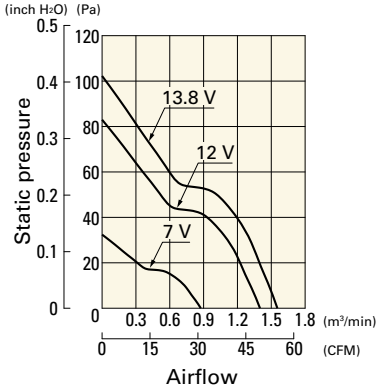

Airflow - Static Pressure Characteristics

9RA0812G4001 With pulse sensor

Operating voltage range

9RA0812S4001 With pulse sensor

Operating voltage range

9RA0812H4001 With pulse sensor

Operating voltage range

9RA0812M4001 With pulse sensor

Operating voltage range

9RA0824G4001 With pulse sensor

Operating voltage range

9RA0824S4001 With pulse sensor

Operating voltage range

9RA0824H4001 With pulse sensor

Operating voltage range