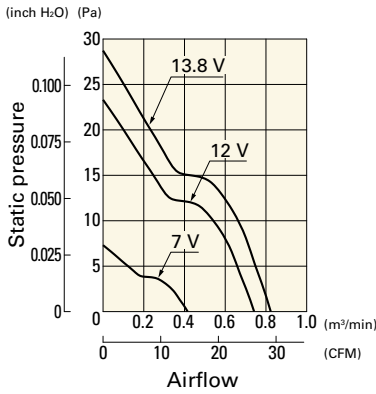

Airflow - Static Pressure Characteristics

9RA0812G4001 With pulse sensor

Operating voltage range

9RA0812S4001 With pulse sensor

Operating voltage range

9RA0812H4001 With pulse sensor

Operating voltage range

9RA0812M4001 With pulse sensor

Operating voltage range

9RA0824G4001 With pulse sensor

Operating voltage range

9RA0824S4001 With pulse sensor

Operating voltage range

9RA0824H4001 With pulse sensor

Operating voltage range