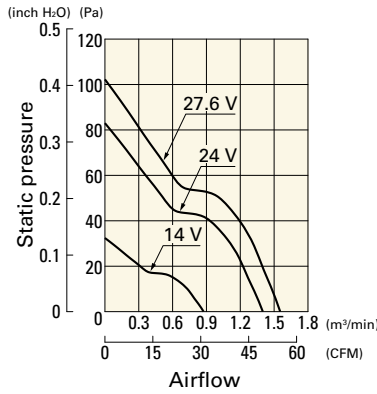

Airflow - Static Pressure Characteristics

9RA0812G4001 With pulse sensor

Operating voltage range

9RA0812S4001 With pulse sensor

Operating voltage range

9RA0812H4001 With pulse sensor

Operating voltage range

9RA0812M4001 With pulse sensor

Operating voltage range

9RA0824G4001 With pulse sensor

Operating voltage range

9RA0824S4001 With pulse sensor

Operating voltage range

9RA0824H4001 With pulse sensor

Operating voltage range