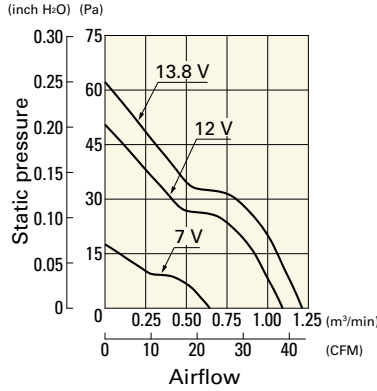

Airflow - Static Pressure Characteristics

9RA0812G4001 With pulse sensor

Operating voltage range

9RA0812S4001 With pulse sensor

Operating voltage range

9RA0812H4001 With pulse sensor

Operating voltage range

9RA0812M4001 With pulse sensor

Operating voltage range

9RA0824G4001 With pulse sensor

Operating voltage range

9RA0824S4001 With pulse sensor

Operating voltage range

9RA0824H4001 With pulse sensor

Operating voltage range