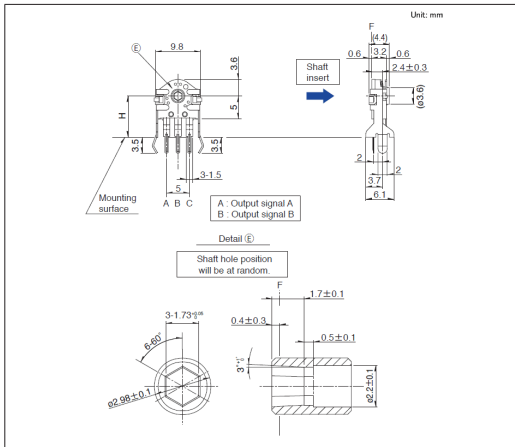

10mm Size Hollow Shaft Type  
**EC10E Series**

**Drawing No.5**

■ Dimensions

■ Mounting Hole Dimensions