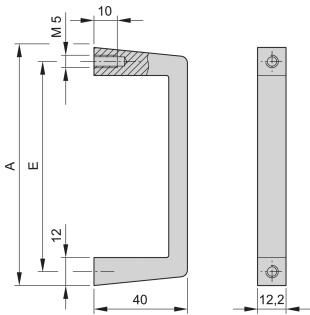

Front Handle One-Piece, Width 12.2 mm, Black Anodized, 132 mm

CATALOG NUMBER

10501-027

The handle can be assembled to a subrack or 19" front panel. Available with clear or black anodized surface. Handles will be bolted from the rear side.

CERTIFICATIONS

FEATURES

Static load-carrying capacity 30 kg/pair

Bolted from rear

PRODUCT ATTRIBUTES

Rack Height: 4U

Finish: Anodized

Package Quantity: 1

Handle Type: Straight

Color: Black

Material: Aluminum

Product Family: EuropacPRO

Product Type: Handle

Works With: Subracks

Gross Weight: 0.059kg

ADDITIONAL PRODUCT DETAILS

Please order assembly part kit separately.

Please take into consideration that deliveries may be carried out in the stated SPQs (SPQ, e.g. 5 pieces, 10 pieces, 50 pieces, etc.). Differing order quantities (e.g. 2 pieces) may be changed to the next possible delivery quantity = Standard Pack Quantity.