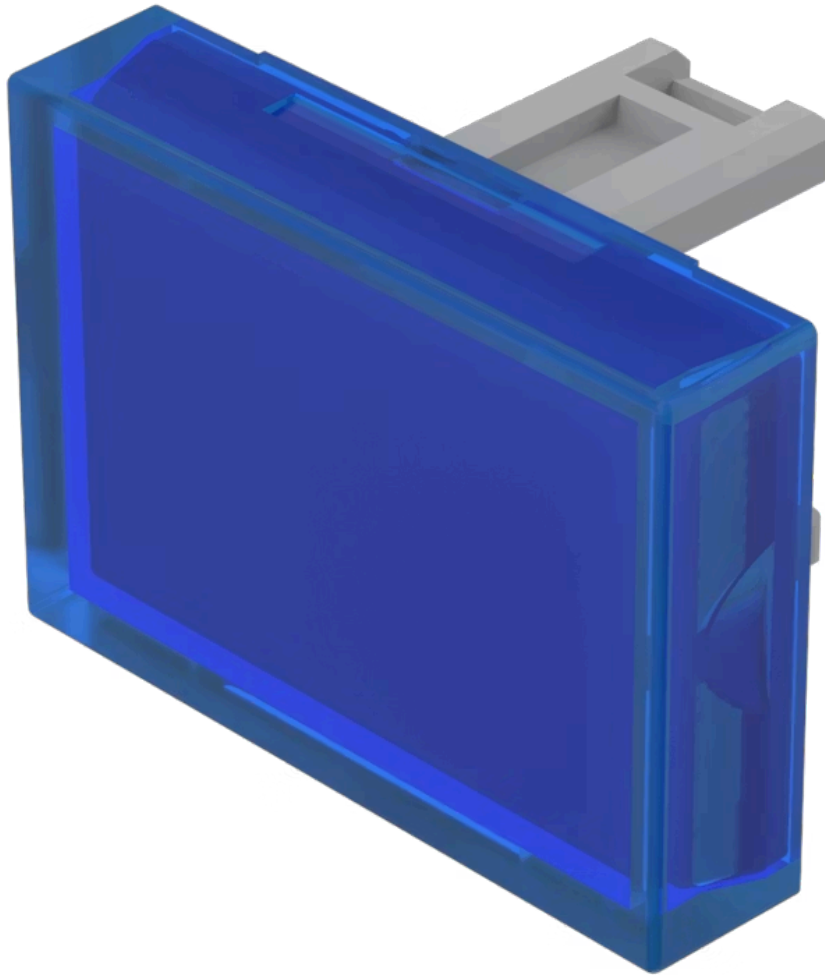

Lens

31-
903.6

<https://www.eao.com/component/31-903.6/en/lens>

Your product:

31-903.6 Lens

PRODUCT RANGE

Product Status: Not Recommended for new design

FRONT

Front form: Rectangular

OPERATING-/INDICATION PART

Lens colour: Blue

Lens material: Plastic

Lens illumination: Illuminated

Lens shape: Flush

Lens optics: transparent

MECHANICAL CHARACTERISTICS

Weight: 0.001 kg

CERTIFICATE

REACH: REACH compliant

RoHS: RoHS compliant

OTHER

Short Description: Lens, 21.5 mm x 15.3 mm, Illuminated, Blue, Flush, Plastic

Dimension: 21.5 mm x 15.3 mm