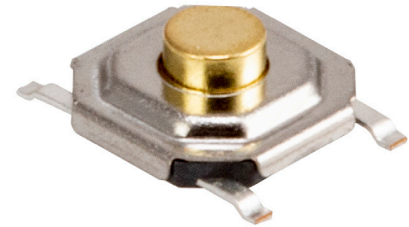

SERIES: TS18 | **DESCRIPTION:** TACTILE SWITCH

FEATURES

- surface mount
- 1.5-2.5 mm actuator height options
- 160-260 gf push force options

SPECIFICATIONS

parameter	conditions/description	min	typ	max	units
rated voltage		1		12	Vdc
rated current		0.01		50	mA
withstanding voltage	for 1 minute		250		Vac
contact resistance	applying load of 2 times operating force at 5 Vdc, 10 mA			100	mΩ
insulation resistance	at 100 Vdc for 1 minute	100			MΩ
operating force	see force table				
actuator travel		0.10	0.20	0.30	mm
operating temperature		-30		80	°C
storage temperature		-40		90	°C
life	rated load, 2 cycles/second, 1.5 times operating force 160 gf models 260 gf models		80,000 60,000		cycles cycles
vibration	10-55-10 Hz, 1.5 mm amplitude, 2 hours on each XYZ				
flammability rating	see material table				
RoHS	yes				

PART NUMBER KEY

MECHANICAL DRAWING

units: mm
 tolerance: ±0.2 mm
 unless otherwise noted

ITEM	DESCRIPTION	MATERIAL	PLATING/COLOR
1	terminals	phosphor copper	silver
2	housing	LCP (UL94V-0)	black
3	contacts	SUS	silver
4	film	PI	yellow
5	cover	SUS	
6	stem	brass	yellow

Model	Press Force [gf]	Return Force [gf]
160	160±50	>20
260	260±50	>20

SOLDERABILITY

parameter	conditions/description	min	typ	max	units
hand soldering	for maximum 3 seconds			350	°C
reflow soldering ¹	see reflow profile			260	°C