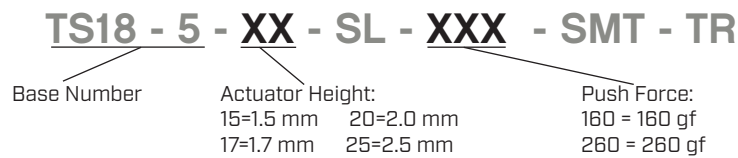

SERIES: TS18 | **DESCRIPTION:** TACTILE SWITCH

FEATURES

- surface mount
- 1.5-2.5 mm actuator height options
- 160-260 gf push force options

SPECIFICATIONS

parameter	conditions/description	min	typ	max	units
rated voltage		1		12	Vdc
rated current		0.01		50	mA
withstanding voltage	for 1 minute		250		Vac
contact resistance	applying load of 2 times operating force at 5 Vdc, 10 mA			100	mΩ
insulation resistance	at 100 Vdc for 1 minute	100			MΩ
operating force	see force table				
actuator travel		0.10	0.20	0.30	mm
operating temperature		-30		80	°C
storage temperature		-40		90	°C
life	rated load, 2 cycles/second, 1.5 times operating force 160 gf models 260 gf models		80,000 60,000		cycles cycles
vibration	10-55-10 Hz, 1.5 mm amplitude, 2 hours on each XYZ				
flammability rating	see material table				
RoHS	yes				

PART NUMBER KEY

MECHANICAL DRAWING

units: mm
 tolerance: ±0.2 mm
 unless otherwise noted

ITEM	DESCRIPTION	MATERIAL	PLATING/COLOR
1	terminals	phosphor copper	silver
2	housing	LCP (UL94V-0)	black
3	contacts	SUS	silver
4	film	PI	yellow
5	cover	SUS	
6	stem	brass	yellow