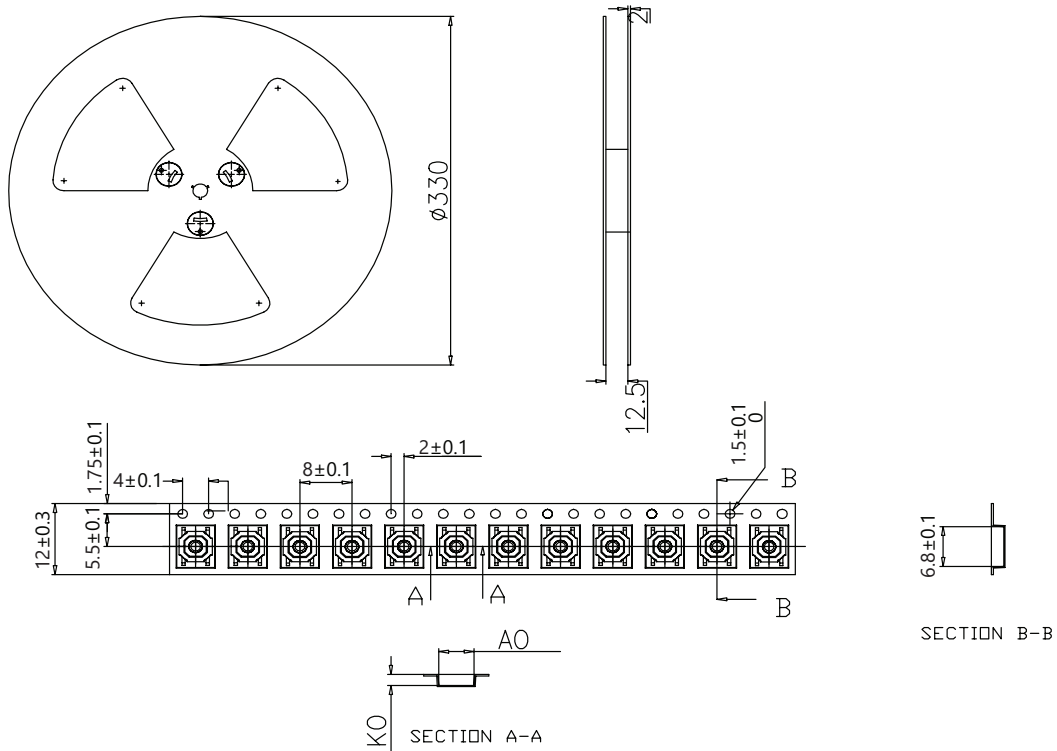

SERIES: TS18 | **DESCRIPTION:** TACTILE SWITCH

FEATURES

- surface mount
- 1.5-2.5 mm actuator height options
- 160-260 gf push force options

SPECIFICATIONS

parameter	conditions/description	min	typ	max	units
rated voltage		1		12	Vdc
rated current		0.01		50	mA
withstanding voltage	for 1 minute		250		Vac
contact resistance	applying load of 2 times operating force at 5 Vdc, 10 mA			100	mΩ
insulation resistance	at 100 Vdc for 1 minute	100			MΩ
operating force	see force table				
actuator travel		0.10	0.20	0.30	mm
operating temperature		-30		80	°C
storage temperature		-40		90	°C
life	rated load, 2 cycles/second, 1.5 times operating force 160 gf models 260 gf models		80,000 60,000		cycles cycles
vibration	10-55-10 Hz, 1.5 mm amplitude, 2 hours on each XYZ				
flammability rating	see material table				
RoHS	yes				

PART NUMBER KEY

MECHANICAL DRAWING

units: mm
 tolerance: ±0.2 mm
 unless otherwise noted

ITEM	DESCRIPTION	MATERIAL	PLATING/COLOR
1	terminals	phosphor copper	silver
2	housing	LCP (UL94V-0)	black
3	contacts	SUS	silver
4	film	PI	yellow
5	cover	SUS	
6	stem	brass	yellow

Notes: 1. Do not exceed 2 reflow cycles.

PACKAGING

Packaging Table					
Actuator Height Models (mm)	Reel QTY	Carton Size [XxYxZ] (mm)	Carton QTY	K0 (mm)	A0 (mm)
1.5	4,000	340 x 430 x 340	80,000	1.8±0.1	5.4±0.1
1.7~2.0	4,000	340 x 430 x 340	80,000	2.05±0.1	5.6±0.1
2.5	3,000	340 x 430 x 340	60,000	2.8±0.1	5.4±0.1