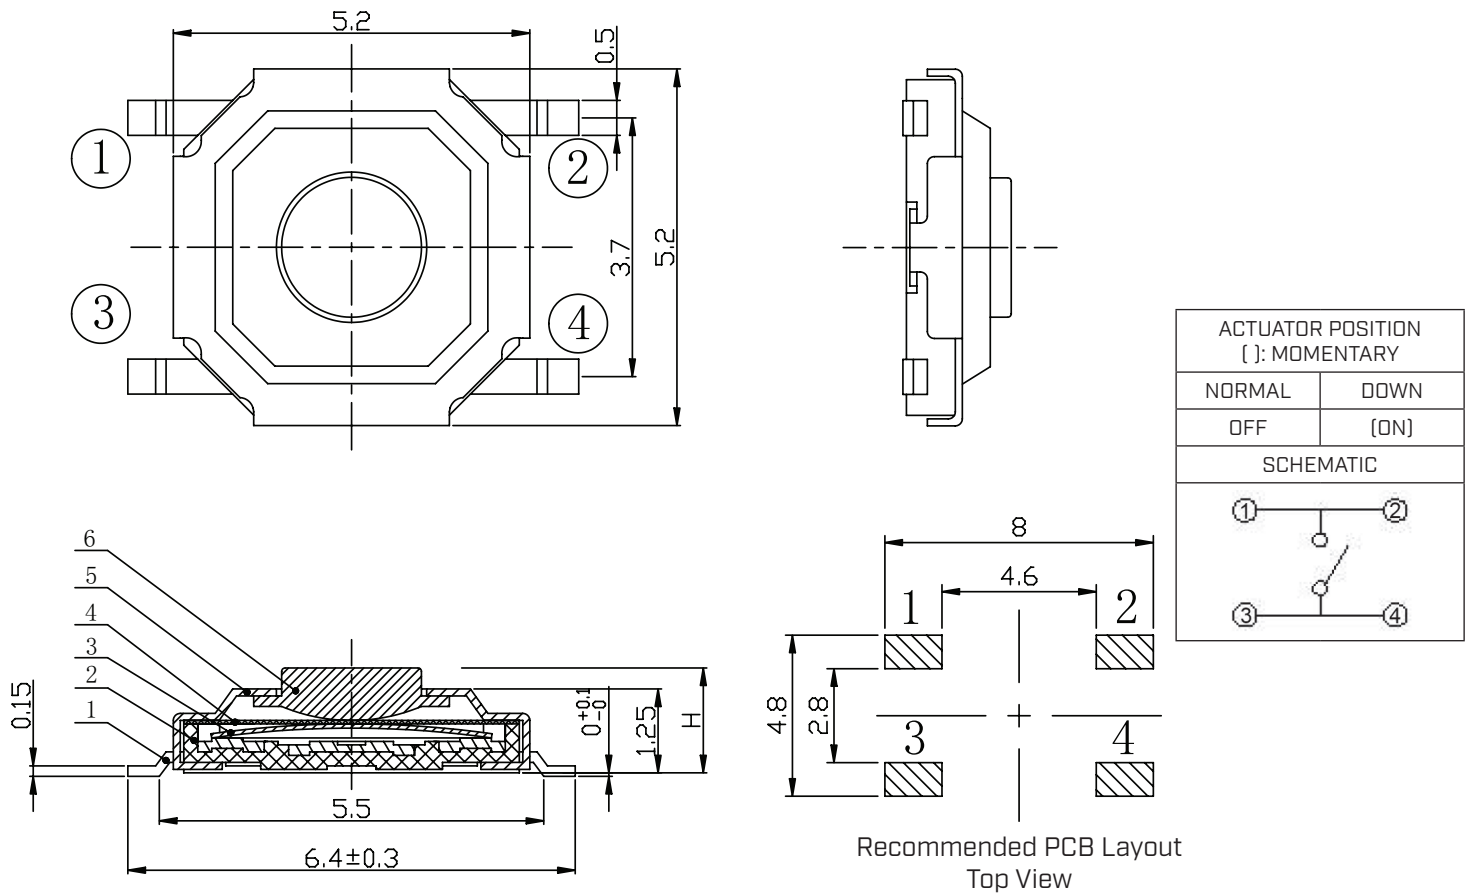

SERIES: TS18 | **DESCRIPTION:** TACTILE SWITCH

FEATURES

- surface mount
- 1.5-2.5 mm actuator height options
- 160-260 gf push force options

SPECIFICATIONS

parameter	conditions/description	min	typ	max	units
rated voltage		1		12	Vdc
rated current		0.01		50	mA
withstanding voltage	for 1 minute		250		Vac
contact resistance	applying load of 2 times operating force at 5 Vdc, 10 mA			100	mΩ
insulation resistance	at 100 Vdc for 1 minute	100			MΩ
operating force	see force table				
actuator travel		0.10	0.20	0.30	mm
operating temperature		-30		80	°C
storage temperature		-40		90	°C
life	rated load, 2 cycles/second, 1.5 times operating force 160 gf models 260 gf models		80,000 60,000		cycles cycles
vibration	10-55-10 Hz, 1.5 mm amplitude, 2 hours on each XYZ				
flammability rating	see material table				
RoHS	yes				

PART NUMBER KEY

MECHANICAL DRAWING

units: mm
 tolerance: ±0.2 mm
 unless otherwise noted

ITEM	DESCRIPTION	MATERIAL	PLATING/COLOR
1	terminals	phosphor copper	silver
2	housing	LCP (UL94V-0)	black
3	contacts	SUS	silver
4	film	PI	yellow
5	cover	SUS	
6	stem	brass	yellow